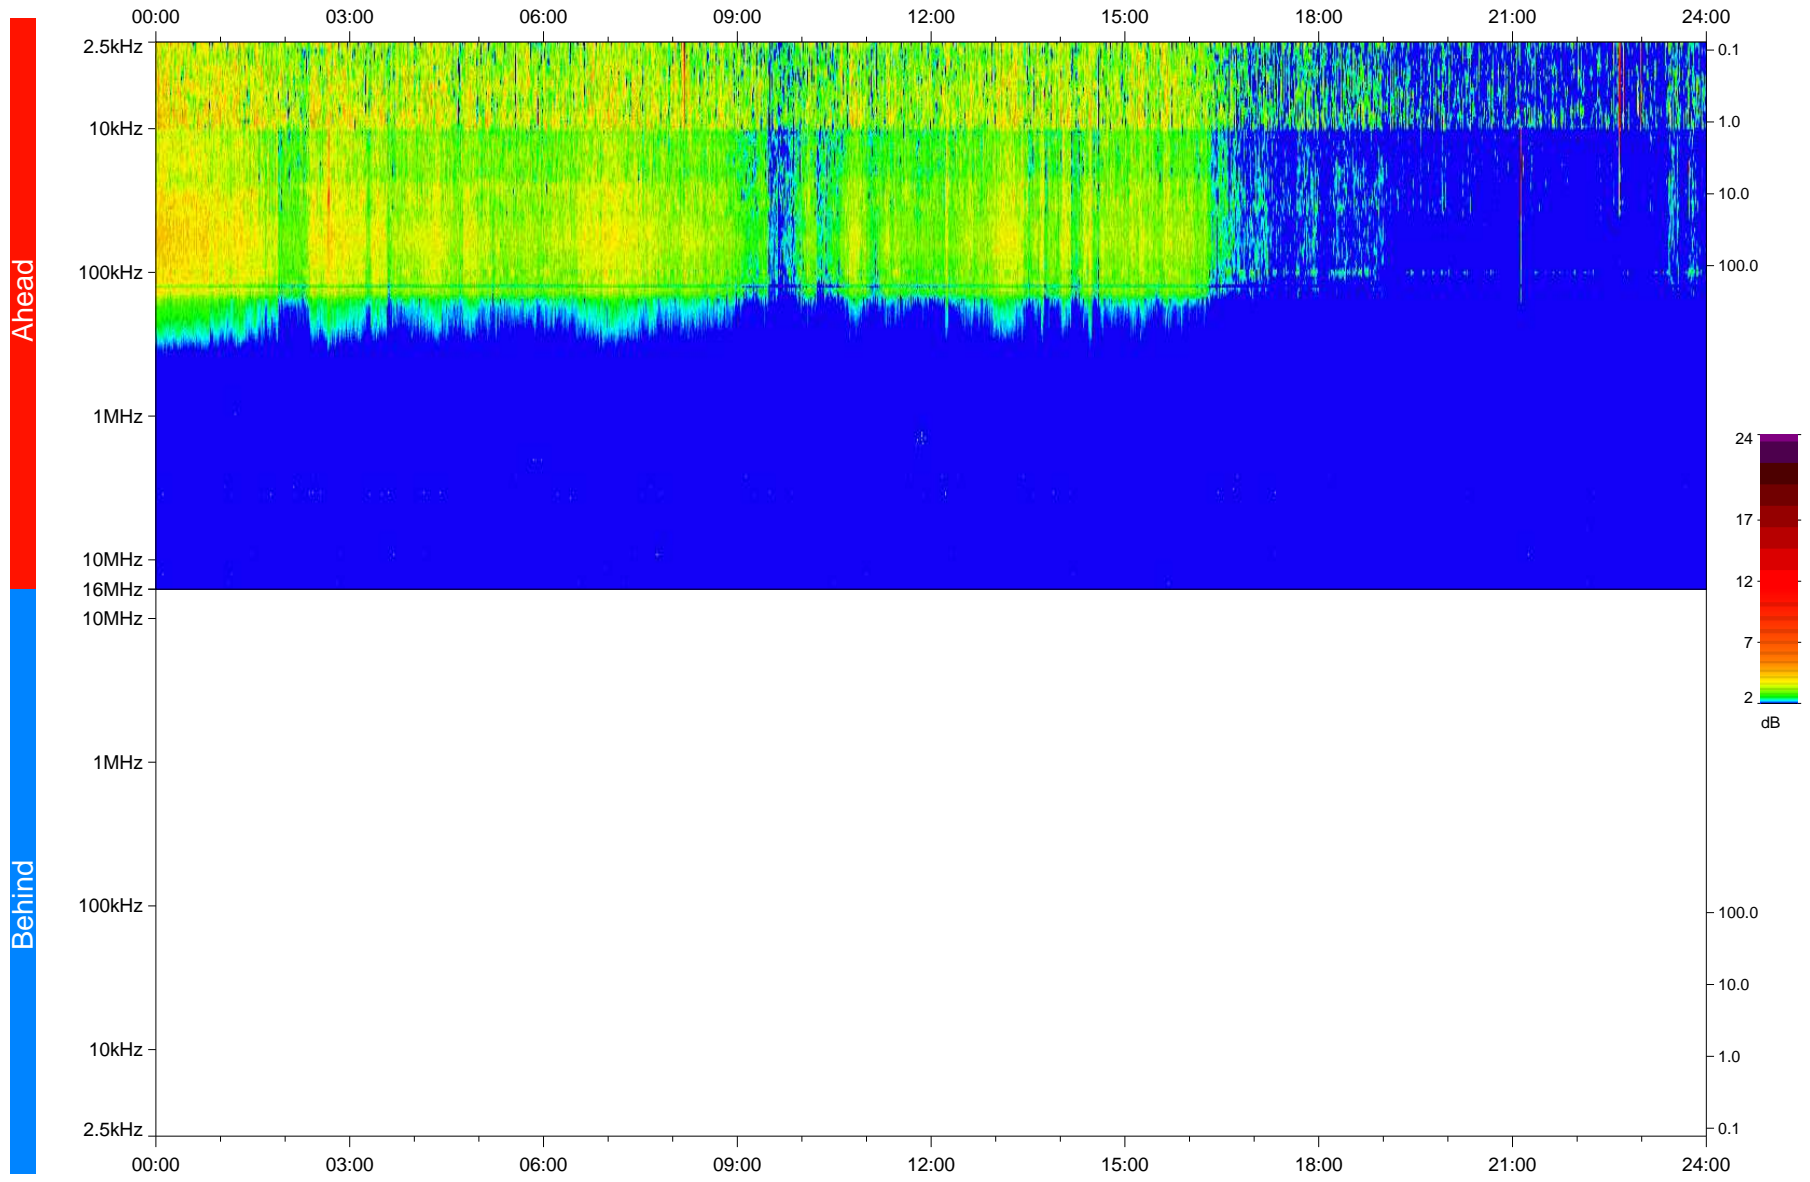

# STEREO/WAVES Daily Summary - 16-Dec-2020 (DOY 351)

Ahead source file: swaves\_ahead\_2020\_351\_1\_05.fin  
Ahead PSE Angle: -57.4°

Behind PSE Angle: 57.5°  
Behind source file: No STEREO-B data

Time (UTC)

file: stereo\_swaves\_daily-summary\_color\_20201216\_v03  
made by: space.umn.edu on macOS with IDL 8.8.2 on 2022-09-15 18:53:38, with TLib V945 / dynspec V311