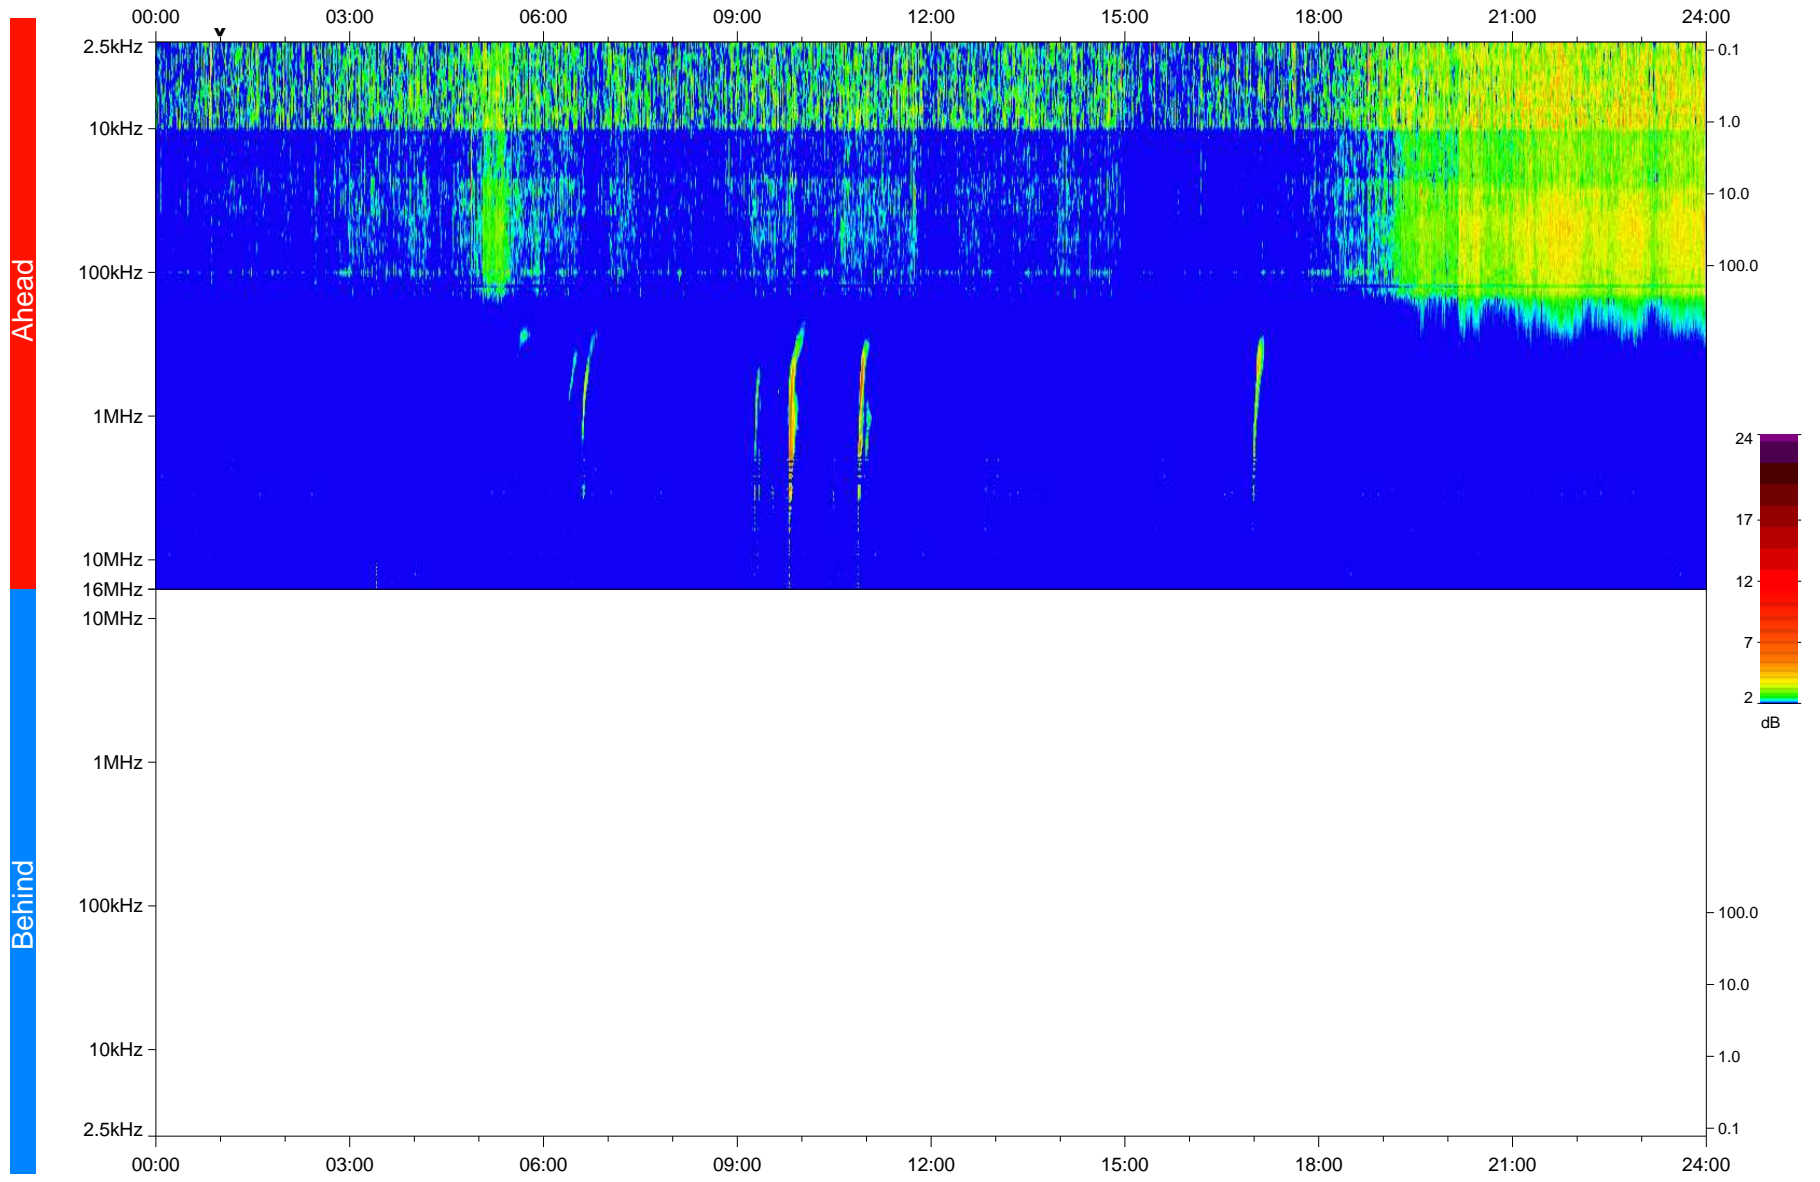

# STEREO/WAVES Daily Summary - 15-Dec-2020 (DOY 350)

Ahead source file: swaves\_ahead\_2020\_350\_1\_05.fin  
Ahead PSE Angle: -57.5°

Behind PSE Angle: 57.5°  
Behind source file: No STEREO-B data

Time (UTC)

file: stereo\_swaves\_daily-summary\_color\_20201215\_v04  
made by: space.umn.edu on macOS with IDL 8.8.2 on 2022-10-03 20:01:42, with TLib V945 / dynspec V311