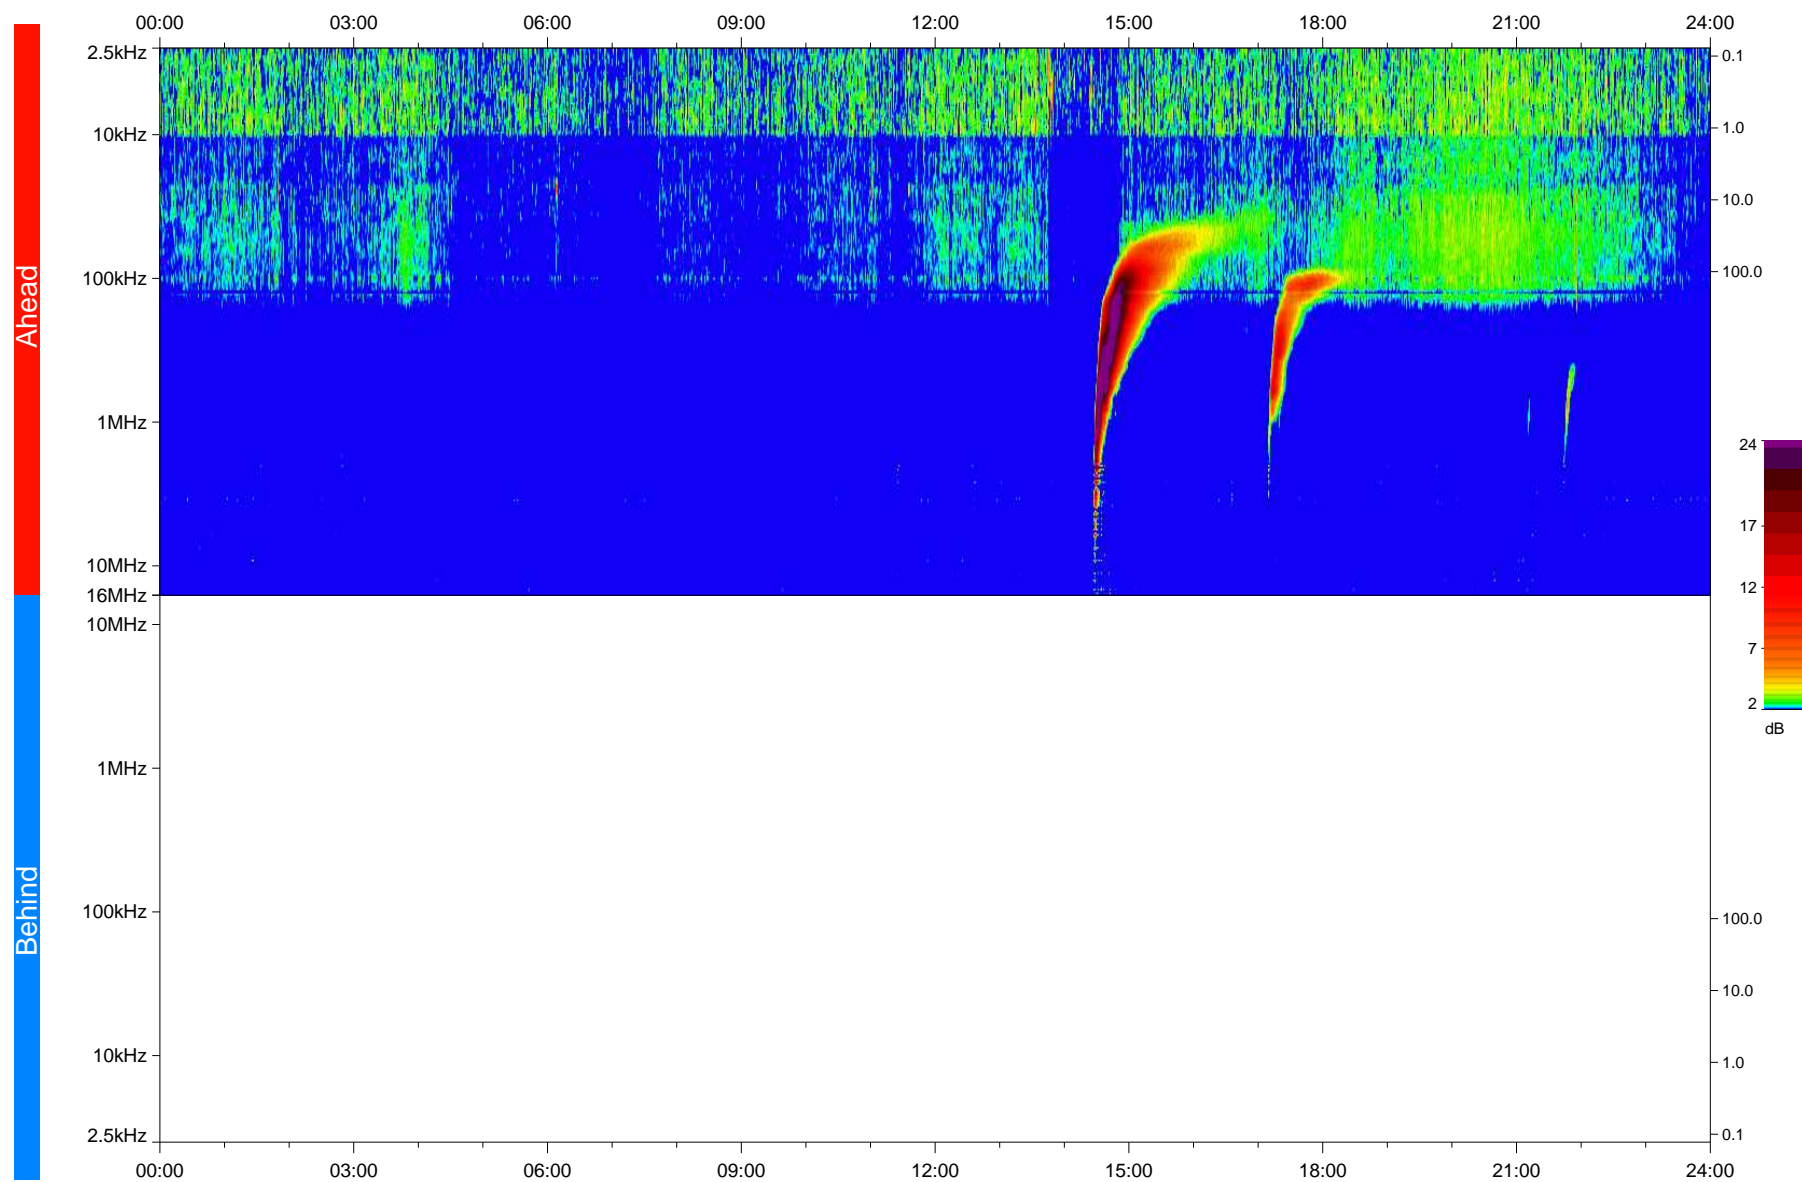

STEREO/WAVES Daily Summary - 14-Dec-2020 (DOY 349)

Ahead source file: swaves_ahead_2020_349_1_05.fin
Ahead PSE Angle: -57.4°

Behind PSE Angle: 57.5°
Behind source file: No STEREO-B data

Time (UTC)

file: stereo_swaves_daily-summary_color_20201214_v04
made by: space.umn.edu on macOS with IDL 8.8.2 on 2022-10-03 20:00:13, with TMLib V945 / dynspec V311