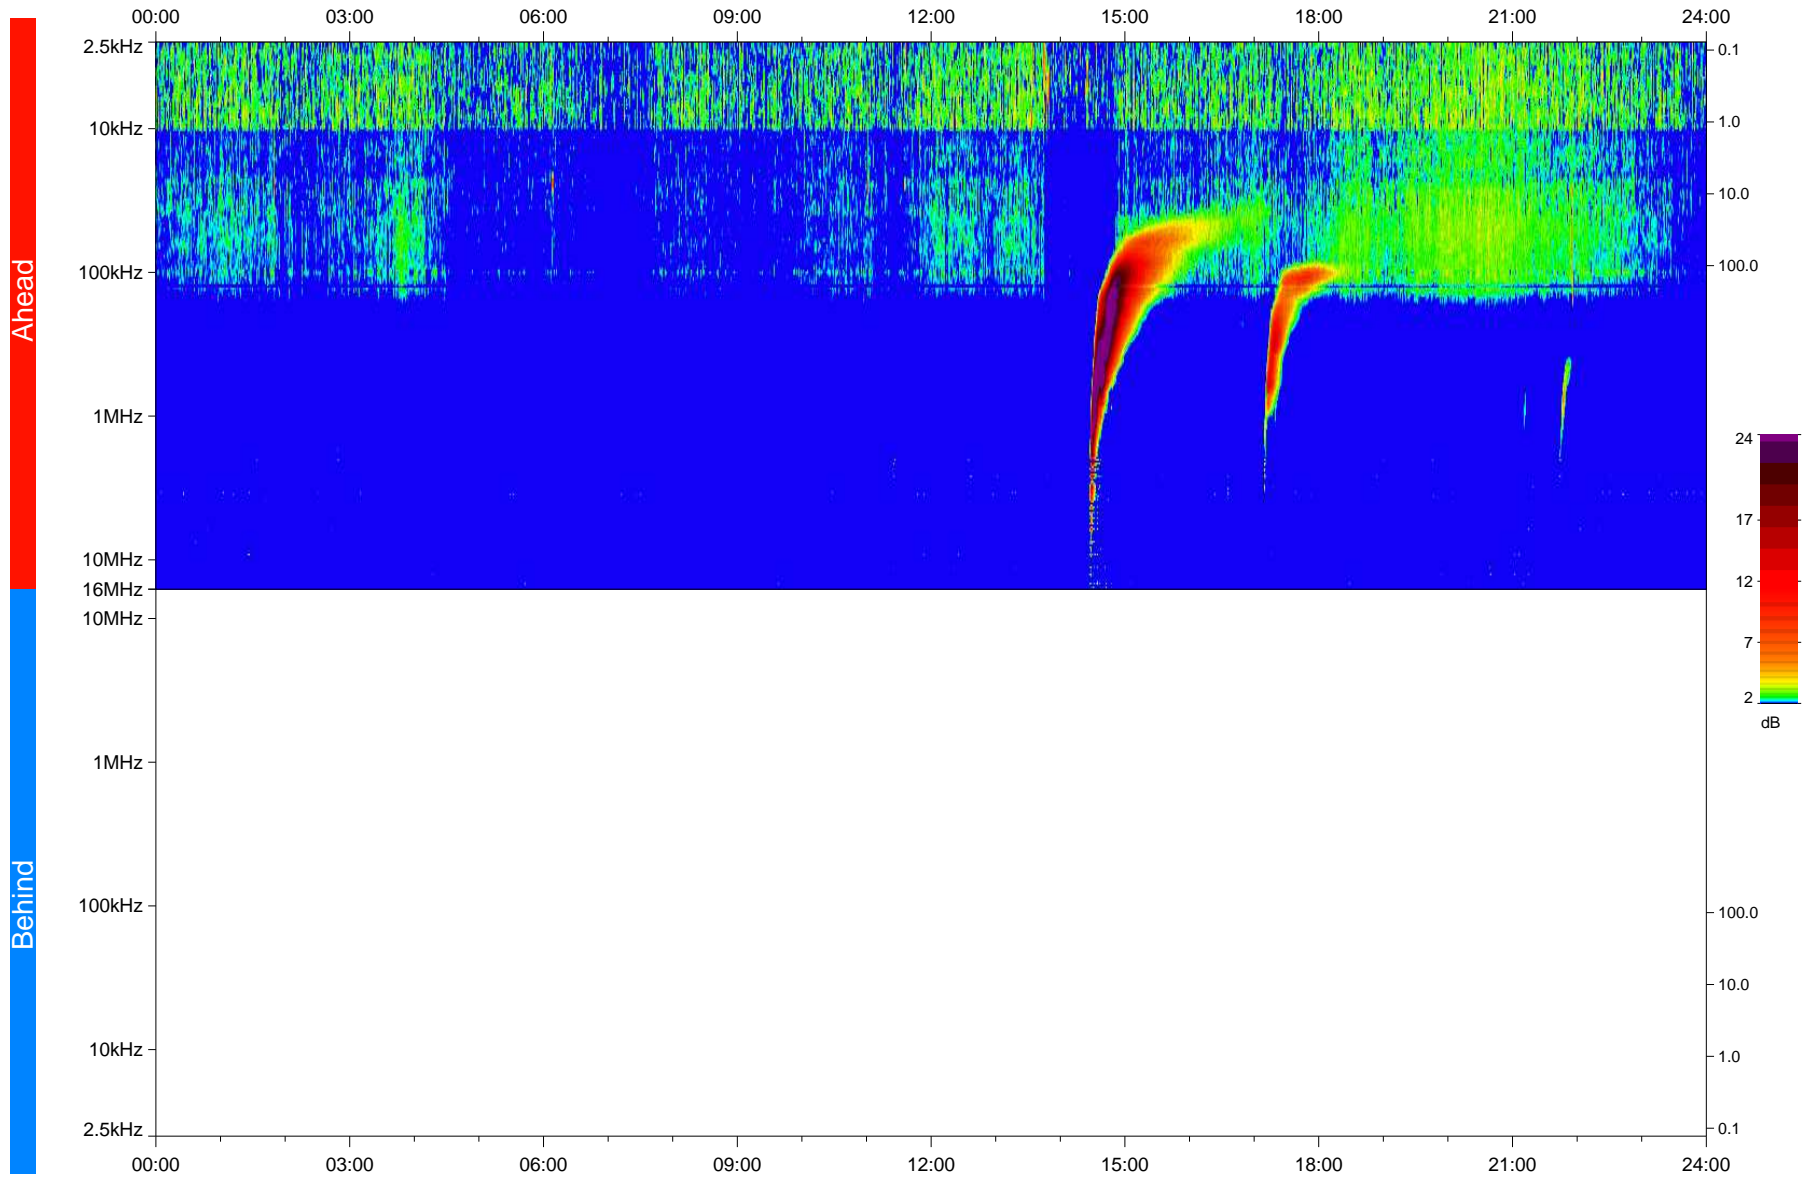

STEREO/WAVES Daily Summary - 14-Dec-2020 (DOY 349)

Ahead source file: swaves_ahead_2020_349_1_05.fin
Ahead PSE Angle: -57.4°

Behind PSE Angle: 57.5°
Behind source file: No STEREO-B data

Time (UTC)

file: stereo_swaves_daily-summary_color_20201214_v03
made by: space.umn.edu on macOS with IDL 8.8.2 on 2022-09-15 18:50:54, with TLib V945 / dynspec V311