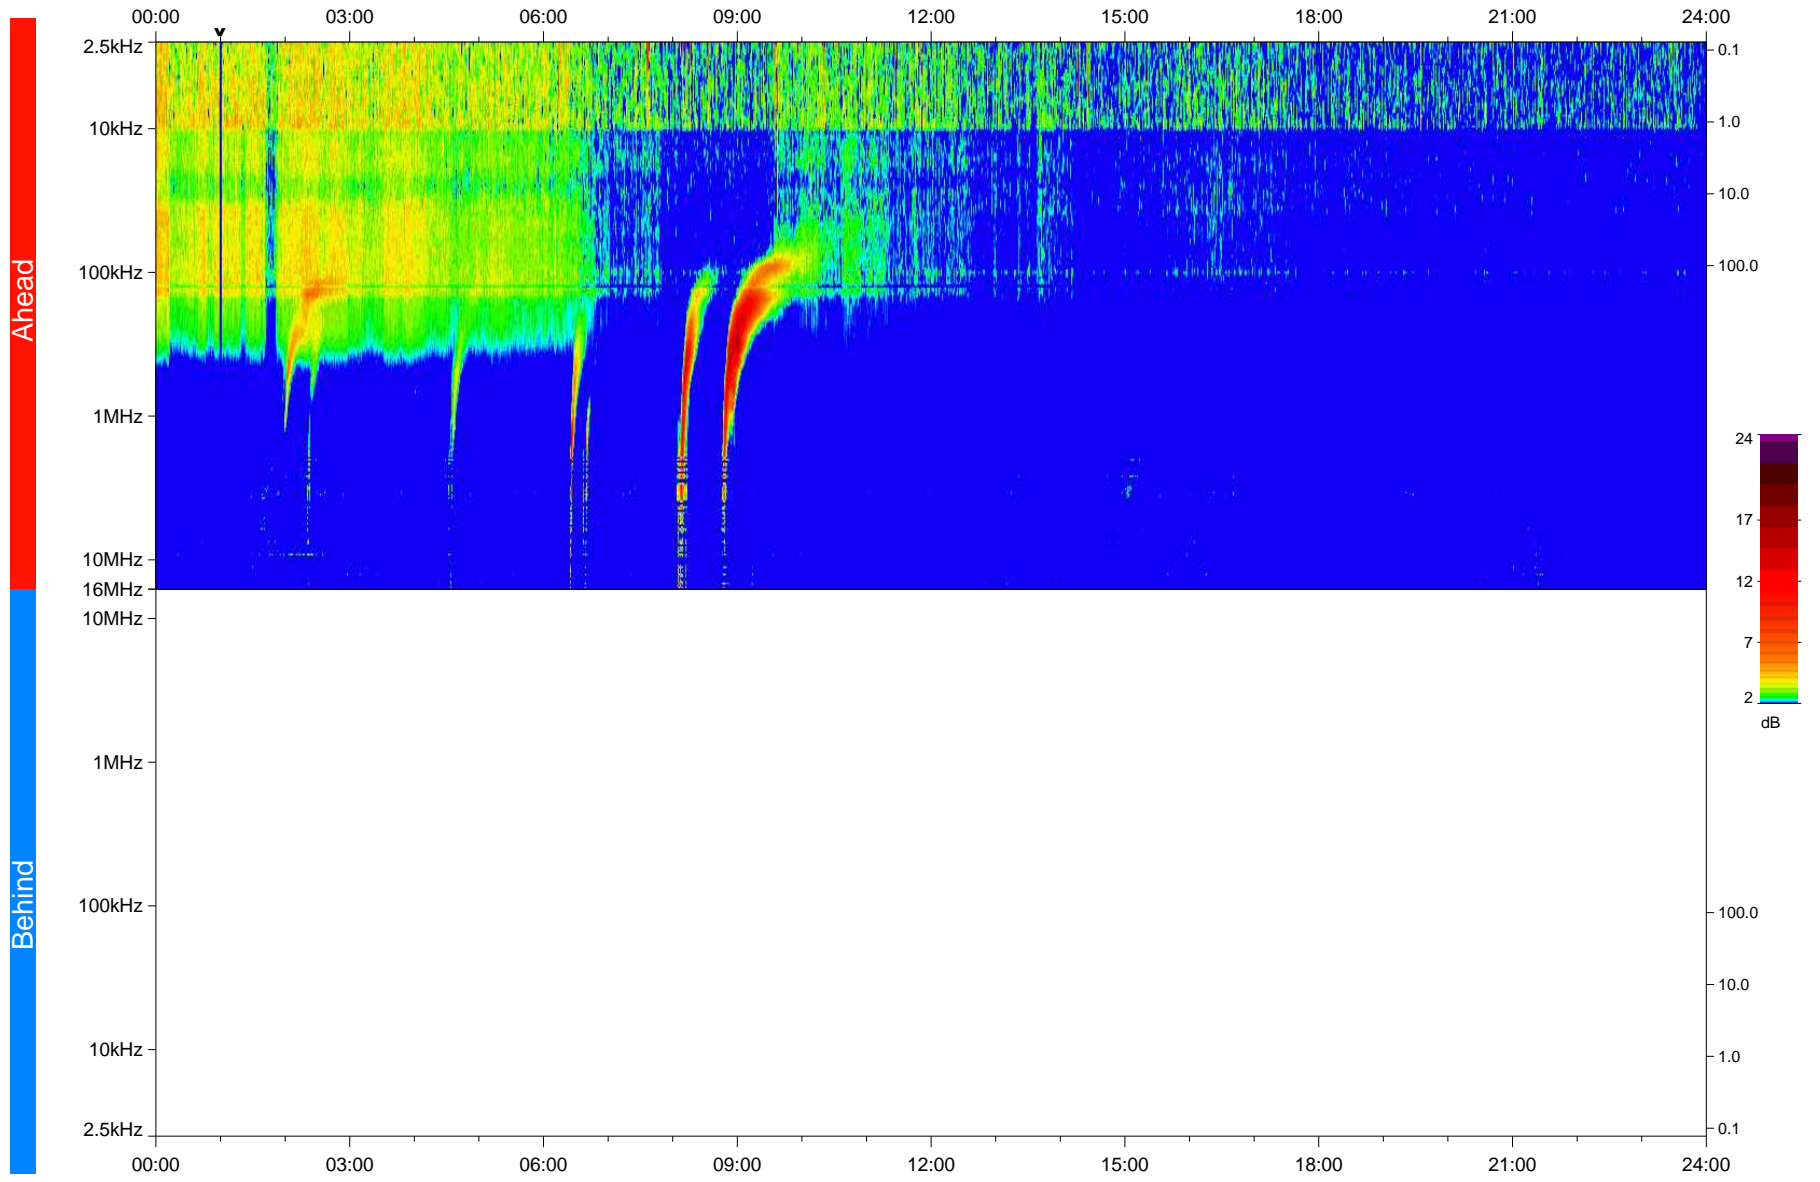

# STEREO/WAVES Daily Summary - 13-Dec-2020 (DOY 348)

Ahead source file: swaves\_ahead\_2020\_348\_1\_05.fin  
Ahead PSE Angle: -57.5°

Behind PSE Angle: 57.5°  
Behind source file: No STEREO-B data

Time (UTC)

file: stereo\_swaves\_daily-summary\_color\_20201213\_v04  
made by: space.umn.edu on macOS with IDL 8.8.2 on 2022-10-03 19:58:43, with TLib V945 / dynspec V311