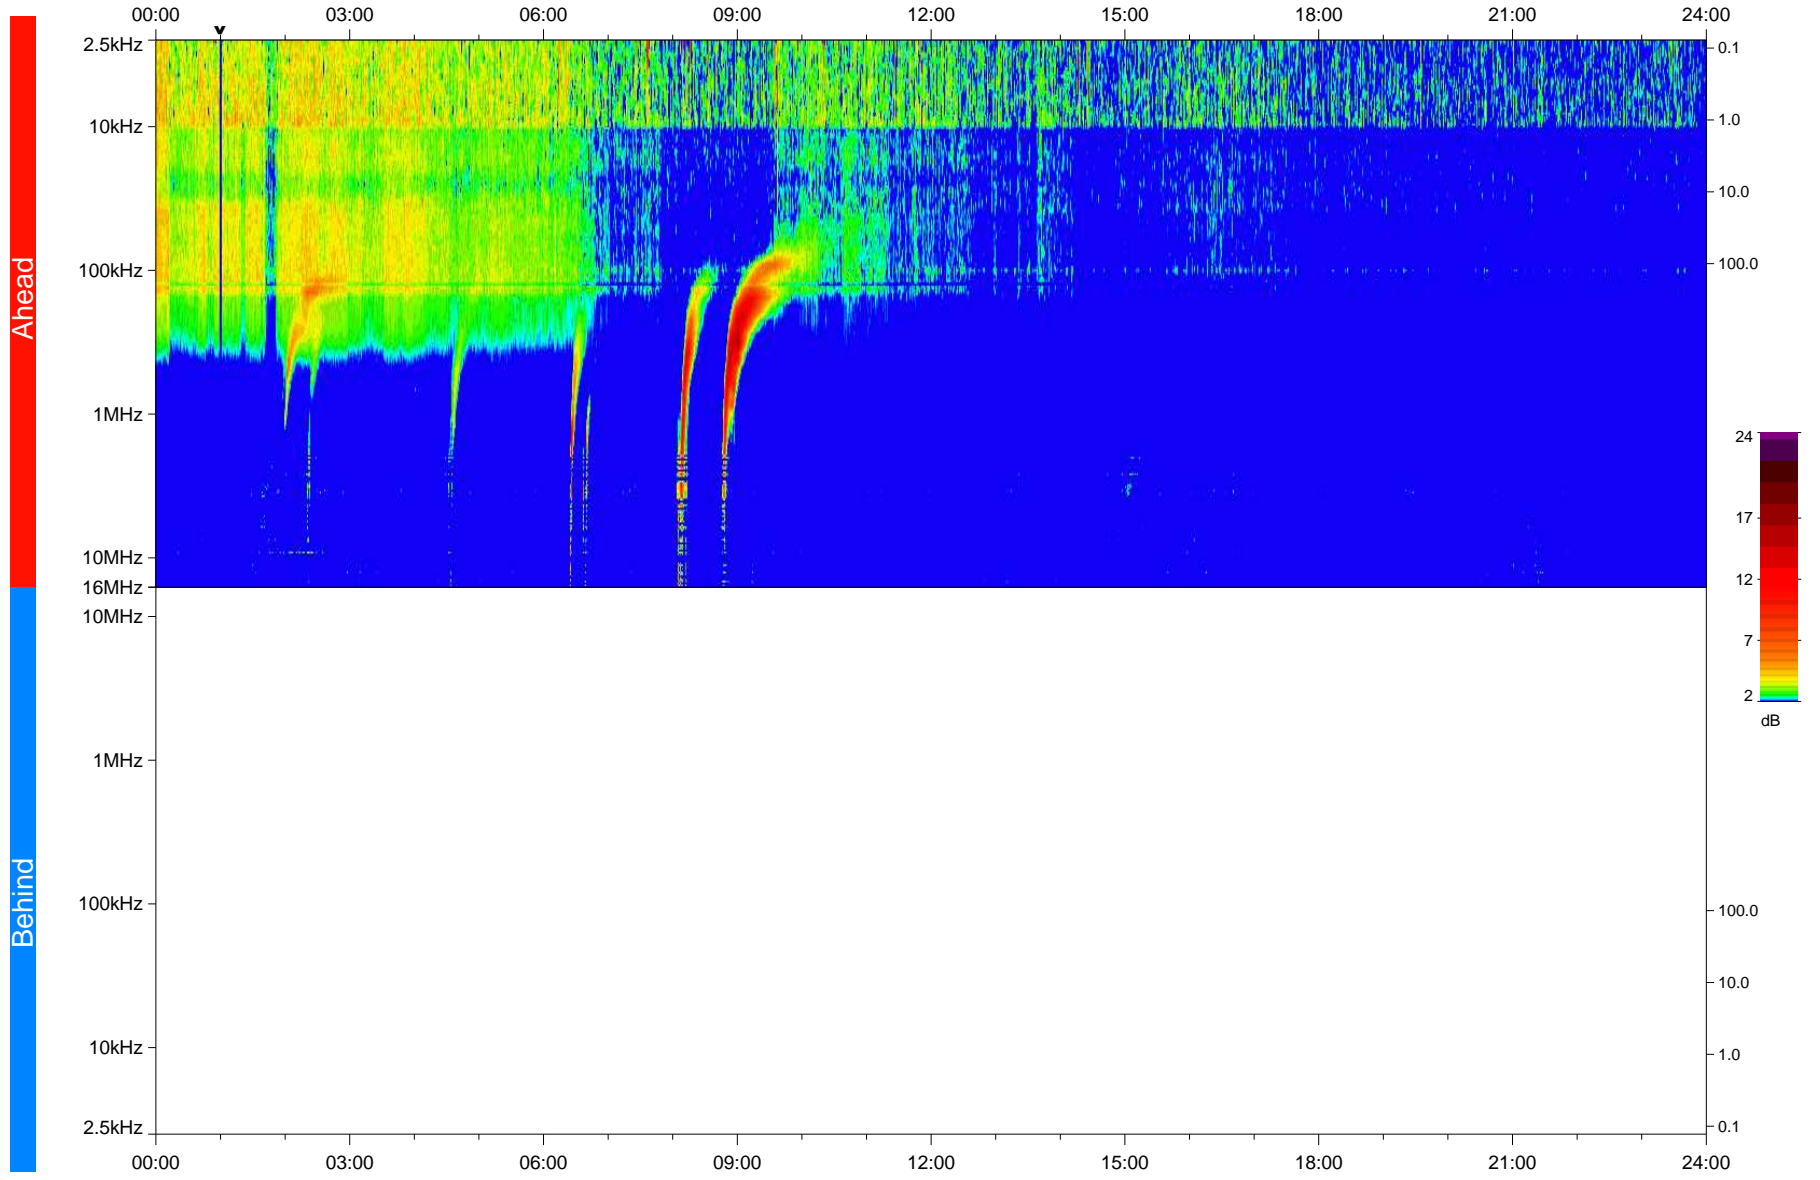

# STEREO/WAVES Daily Summary - 13-Dec-2020 (DOY 348)

Ahead source file: swaves\_ahead\_2020\_348\_1\_05.fin  
Ahead PSE Angle: -57.5°

Behind PSE Angle: 57.5°  
Behind source file: No STEREO-B data

Time (UTC)

file: stereo\_swaves\_daily-summary\_color\_20201213\_v03  
made by: space.umn.edu on macOS with IDL 8.8.2 on 2022-09-15 18:49:31, with TLib V945 / dynspec V311