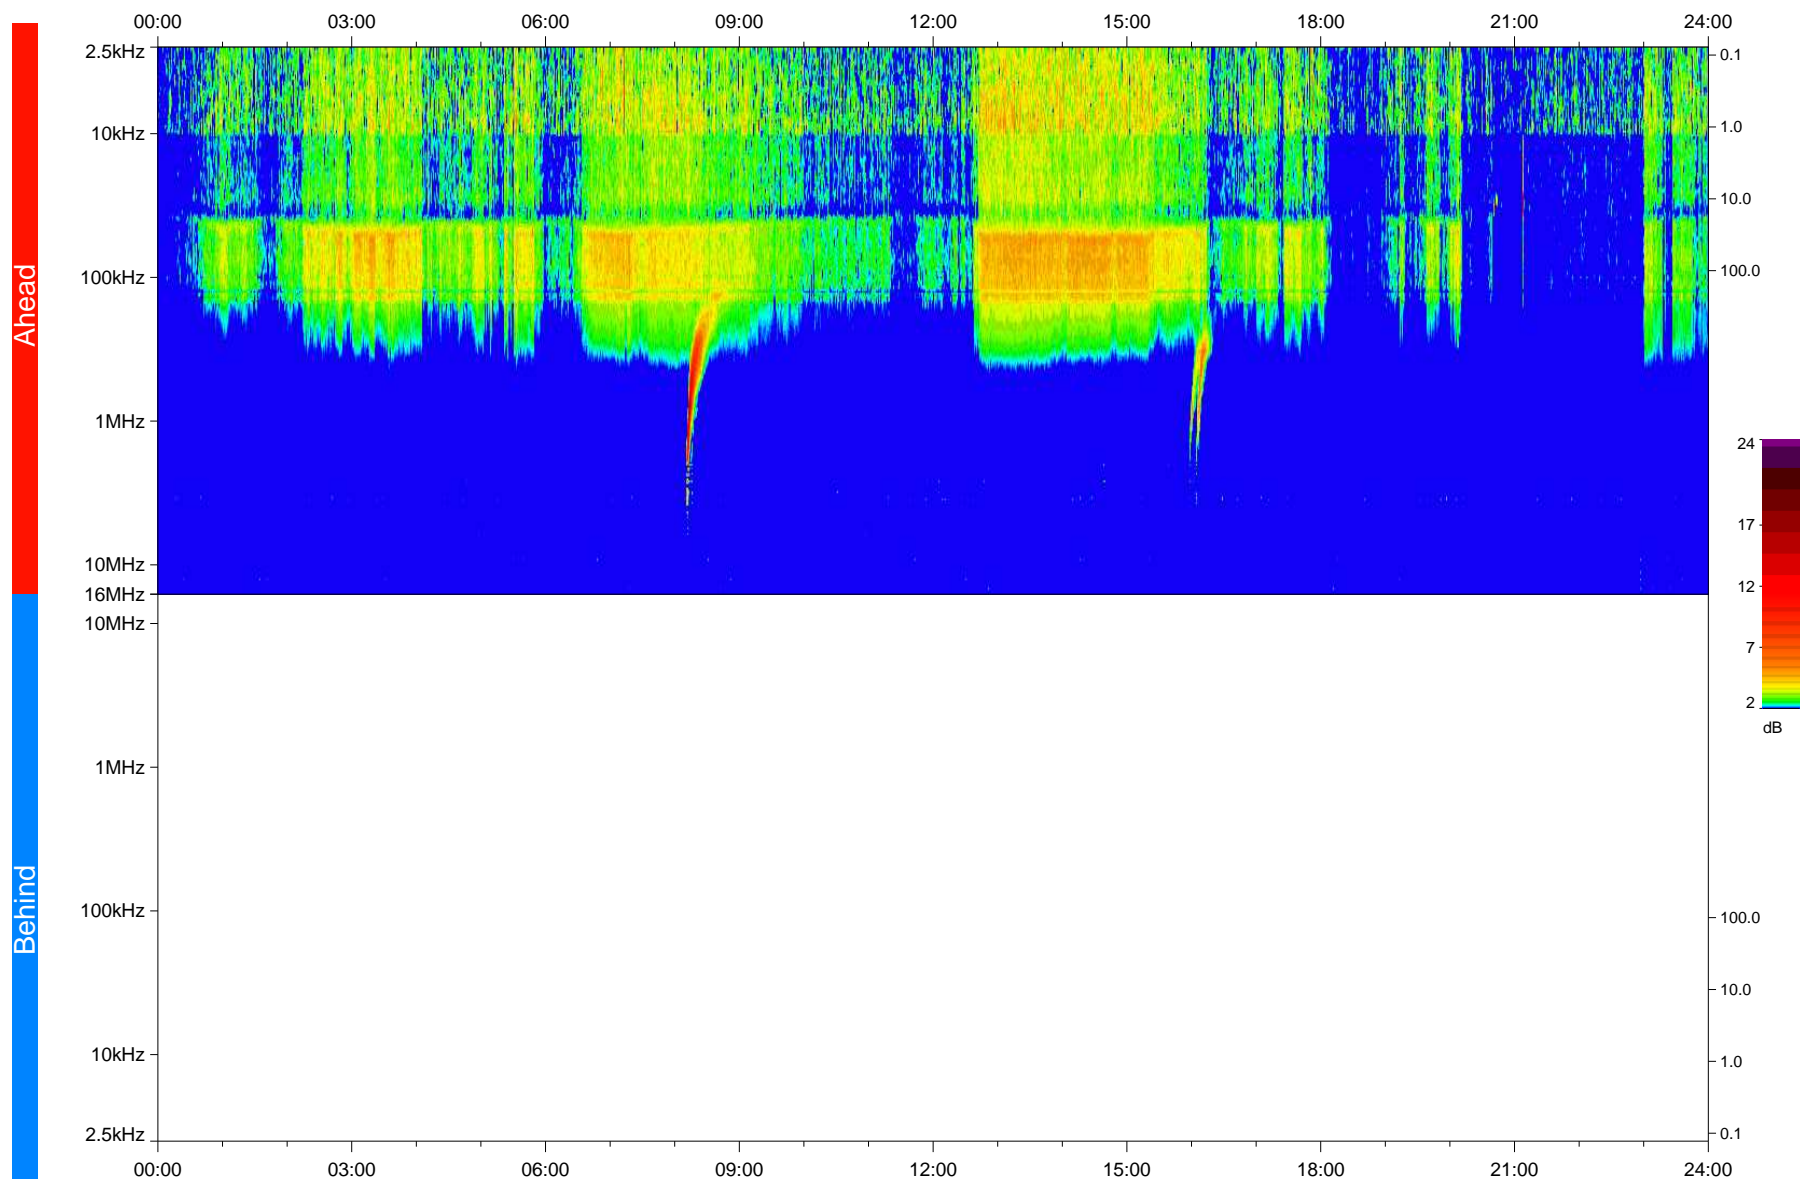

# STEREO/WAVES Daily Summary - 12-Dec-2020 (DOY 347)

Ahead source file: swaves\_ahead\_2020\_347\_1\_05.fin  
Ahead PSE Angle: -57.5°

Behind PSE Angle: 57.5°  
Behind source file: No STEREO-B data

Time (UTC)

file: stereo\_swaves\_daily-summary\_color\_20201212\_v04  
made by: space.umn.edu on macOS with IDL 8.8.2 on 2022-10-03 19:57:14, with TLib V945 / dynspec V311