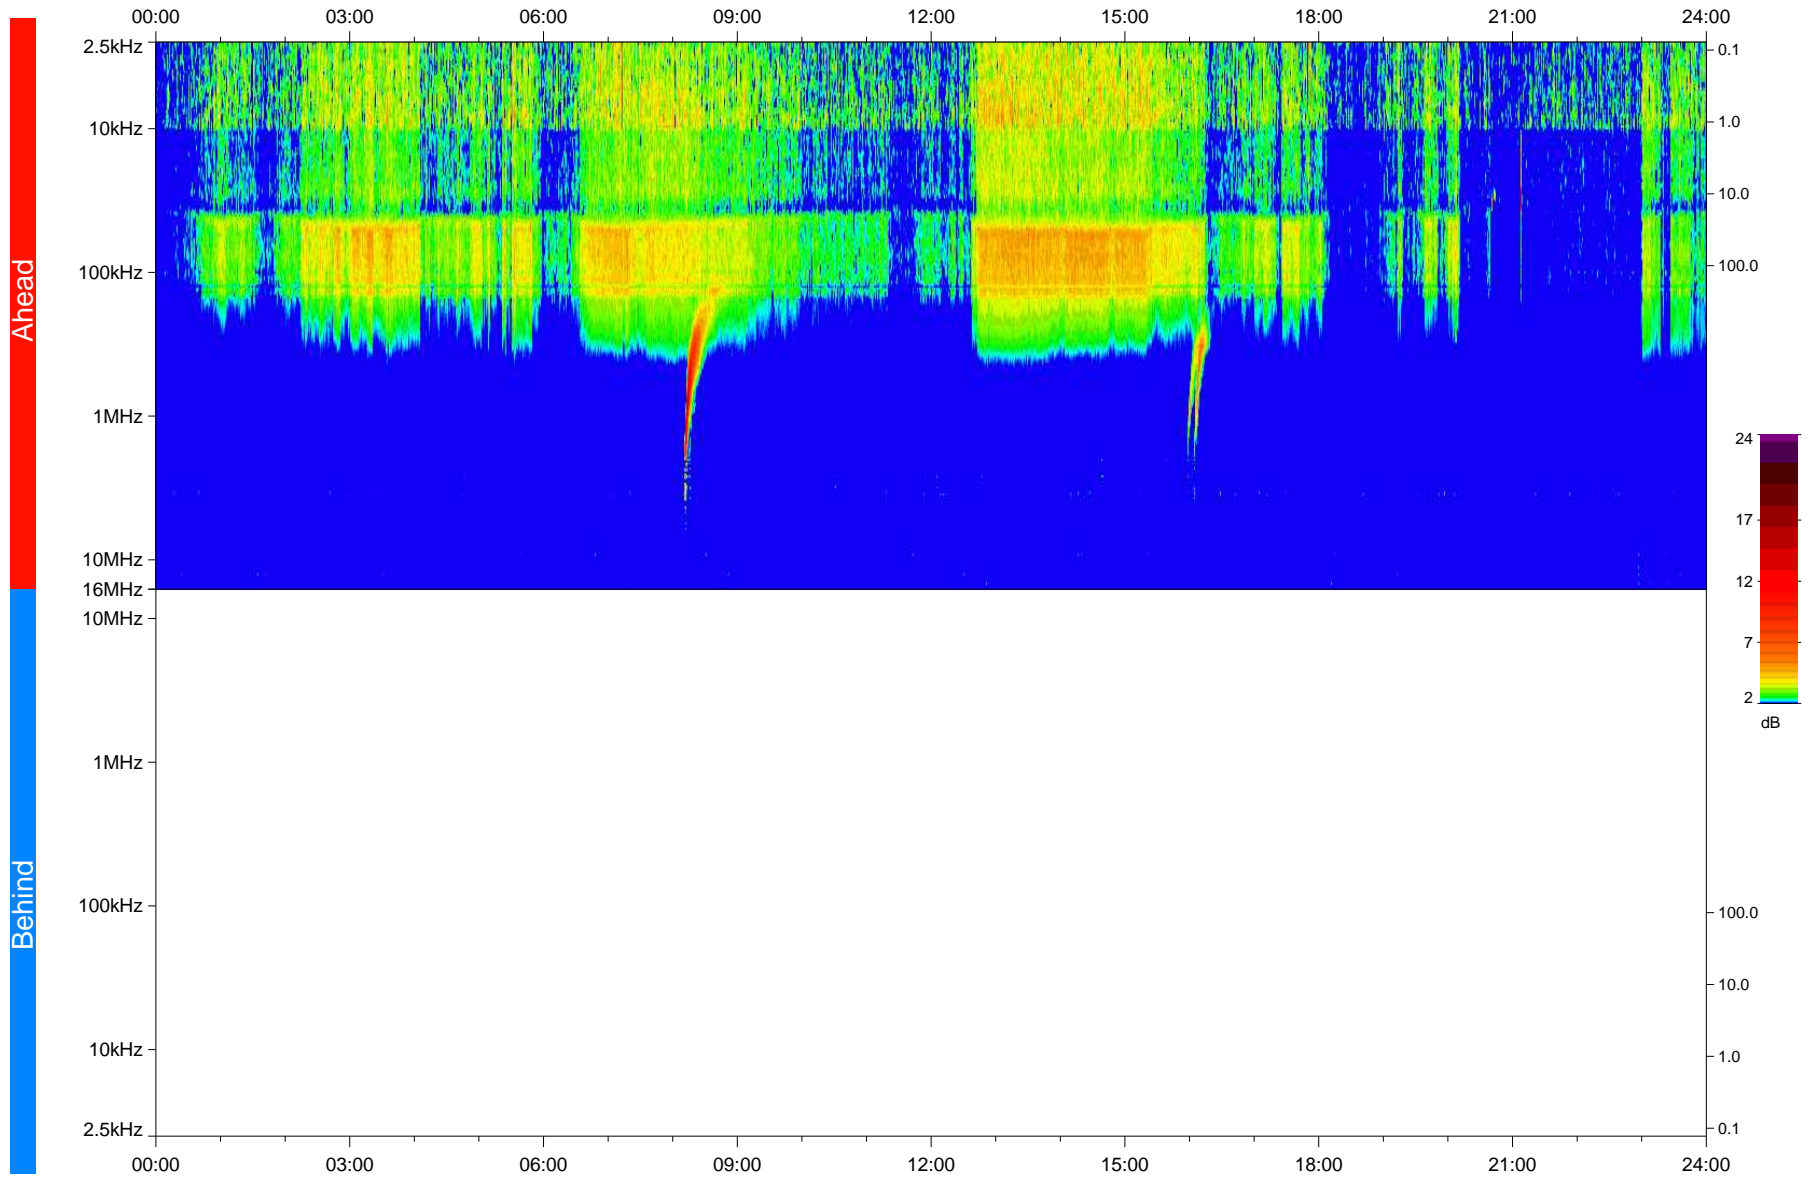

STEREO/WAVES Daily Summary - 12-Dec-2020 (DOY 347)

Ahead source file: swaves_ahead_2020_347_1_05.fin
Ahead PSE Angle: -57.5°

Behind PSE Angle: 57.5°
Behind source file: No STEREO-B data

Time (UTC)

file: stereo_swaves_daily-summary_color_20201212_v03
made by: space.umn.edu on macOS with IDL 8.8.2 on 2022-09-15 18:48:10, with TMatlab V945 / dynspec V311