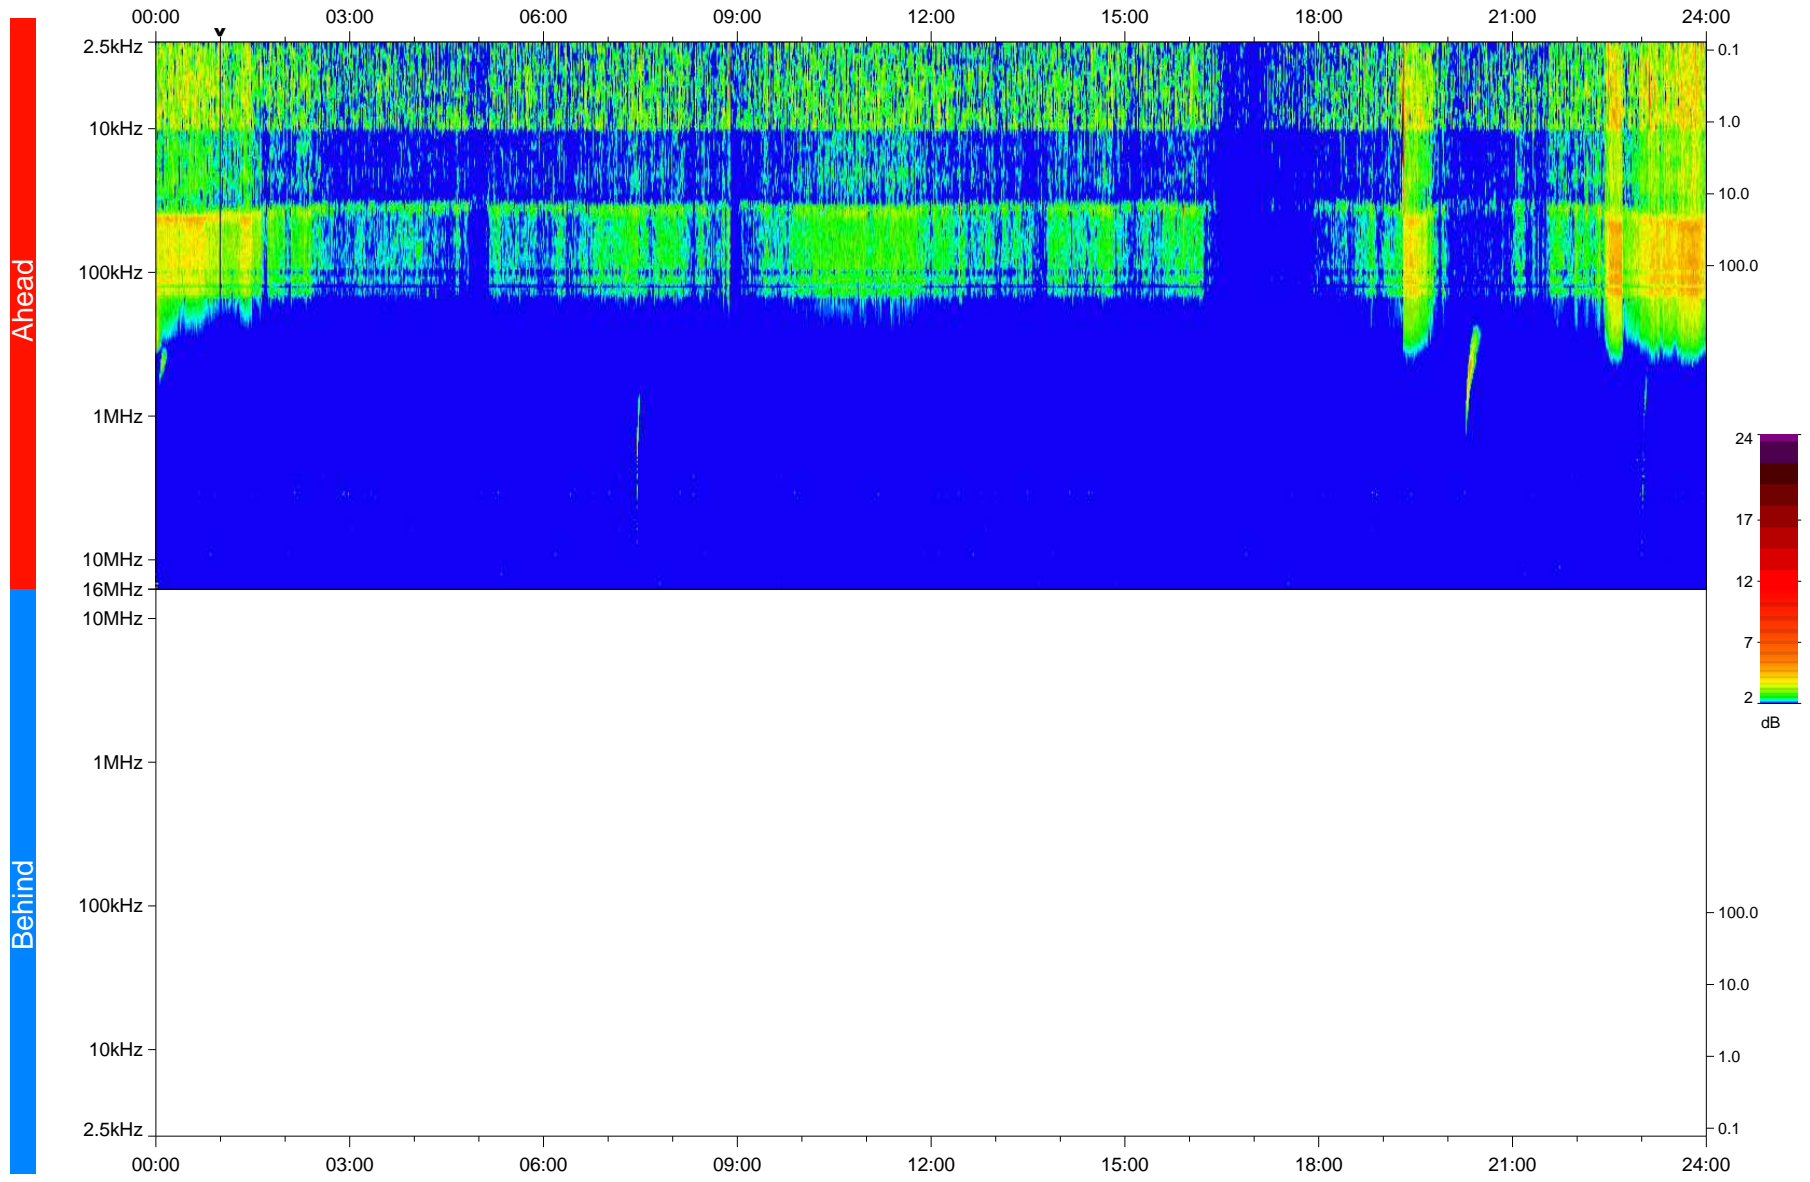

STEREO/WAVES Daily Summary - 11-Dec-2020 (DOY 346)

Ahead source file: swaves_ahead_2020_346_1_05.fin
Ahead PSE Angle: -57.6°

Behind PSE Angle: 57.5°
Behind source file: No STEREO-B data

Time (UTC)

file: stereo_swaves_daily-summary_color_20201211_v04
made by: space.umn.edu on macOS with IDL 8.8.2 on 2022-10-03 19:55:43, with TLib V945 / dynspec V311