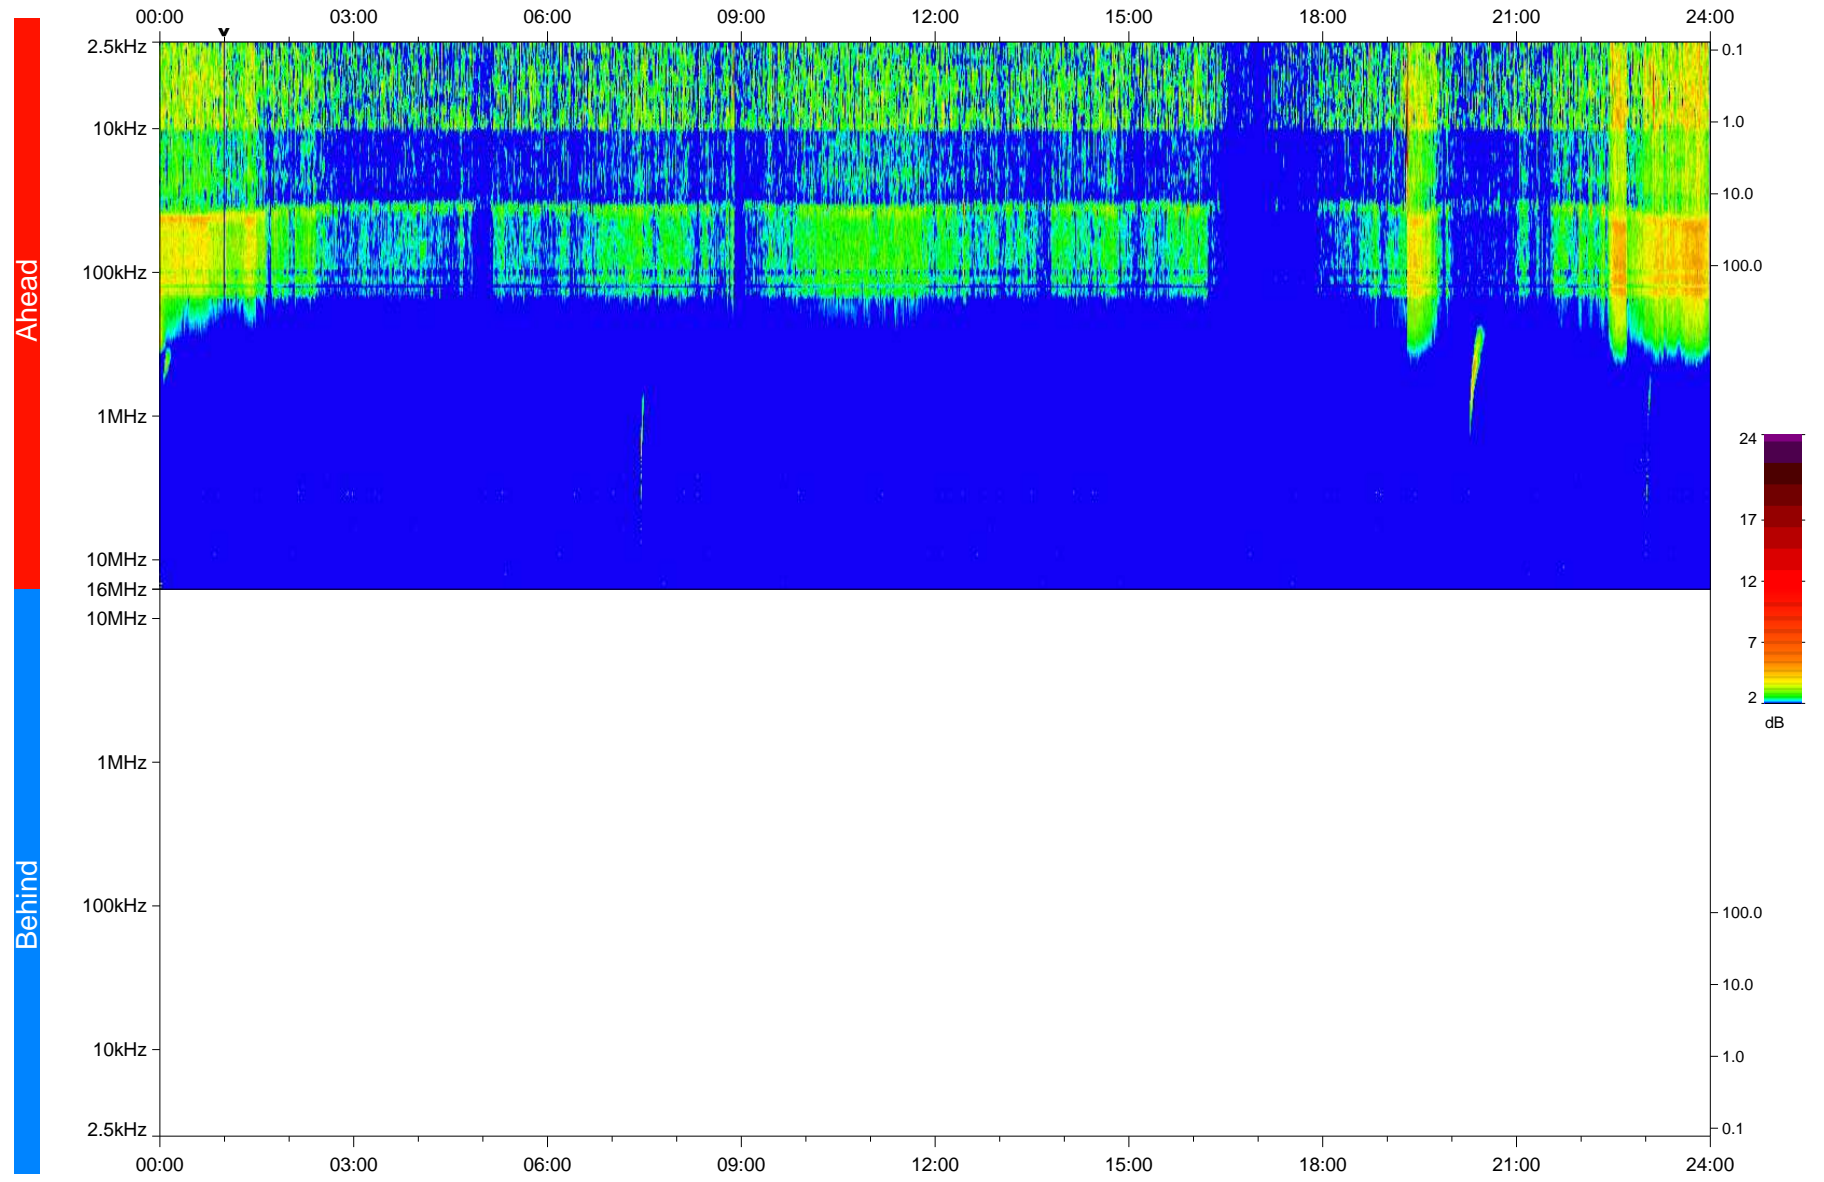

STEREO/WAVES Daily Summary - 11-Dec-2020 (DOY 346)

Ahead source file: swaves_ahead_2020_346_1_05.fin
Ahead PSE Angle: -57.6°

Behind PSE Angle: 57.5°
Behind source file: No STEREO-B data

Time (UTC)

file: stereo_swaves_daily-summary_color_20201211_v03
made by: space.umn.edu on macOS with IDL 8.8.2 on 2022-09-15 18:46:47, with TLib V945 / dynspec V311