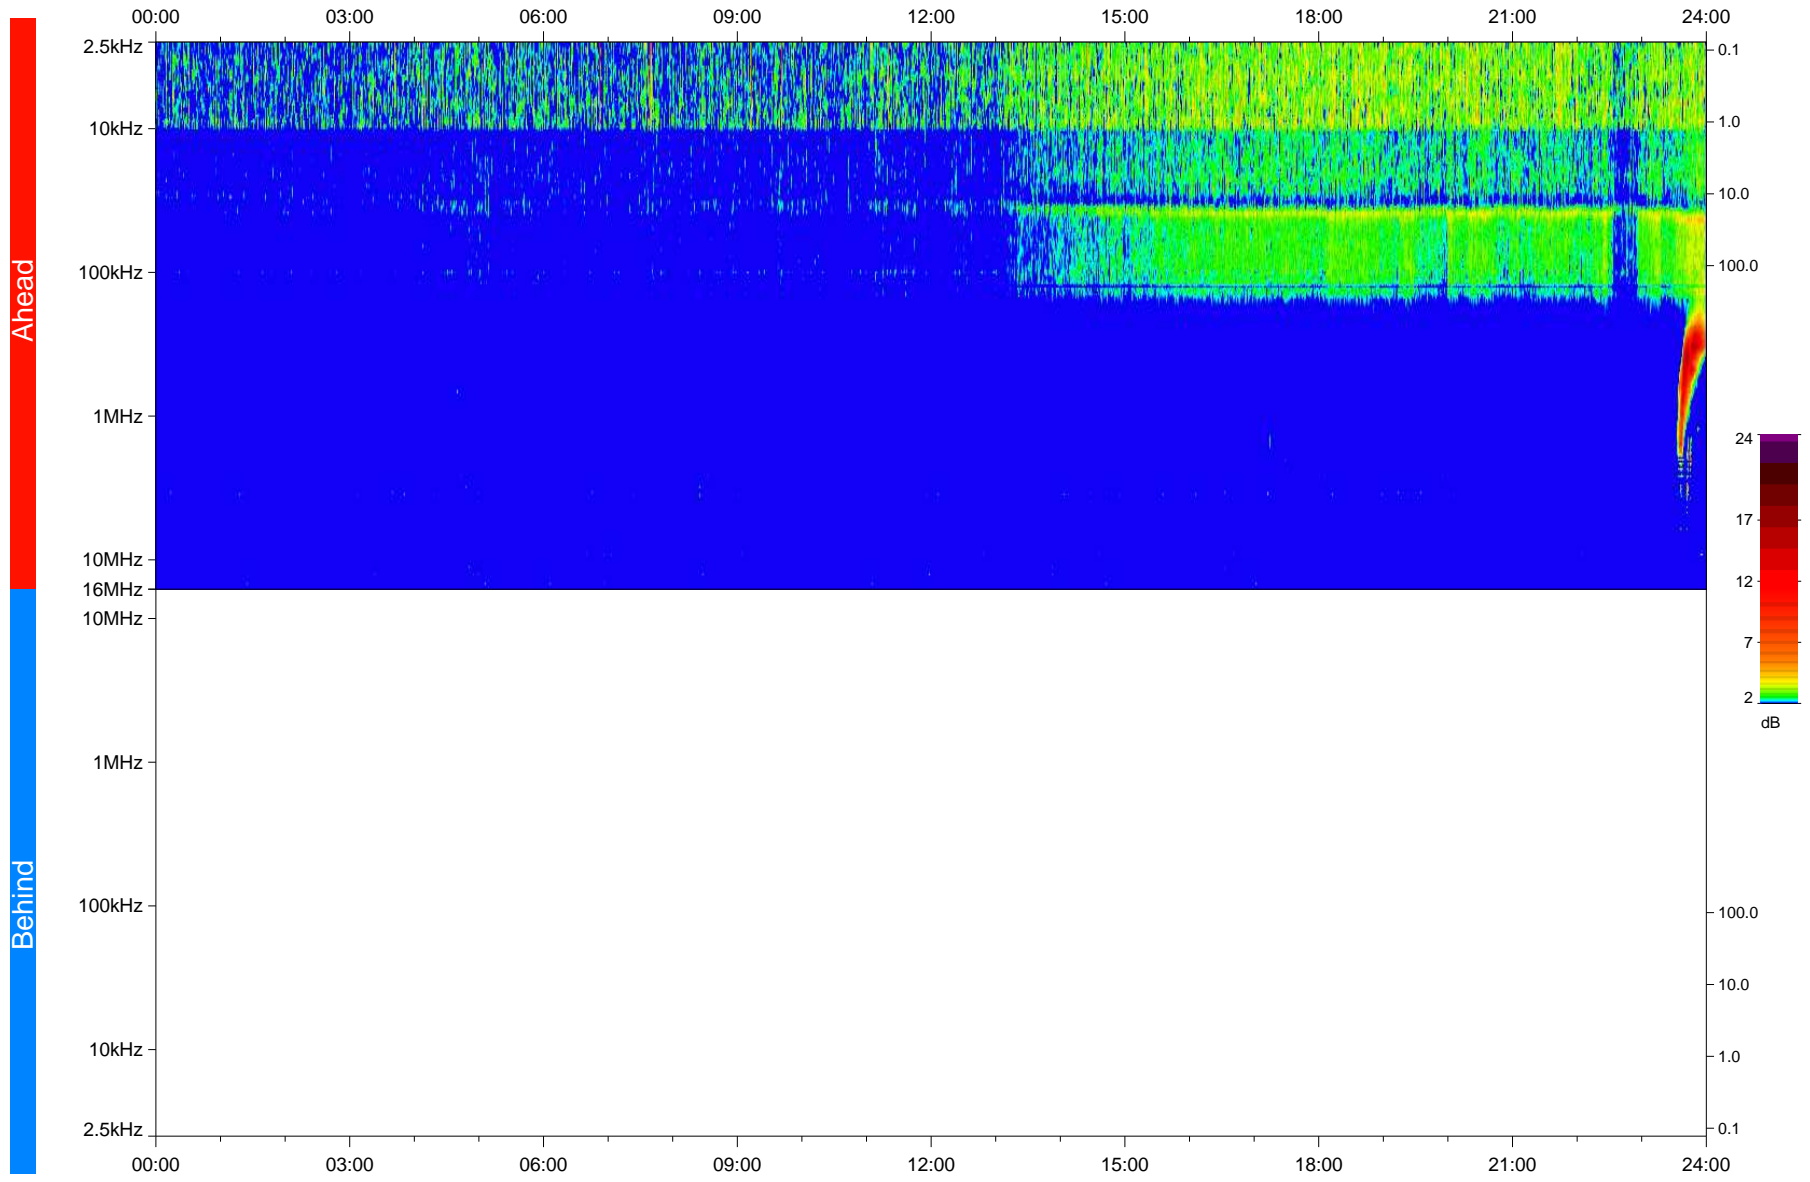

# STEREO/WAVES Daily Summary - 10-Dec-2020 (DOY 345)

Ahead source file: swaves\_ahead\_2020\_345\_1\_05.fin  
Ahead PSE Angle: -57.6°

Behind PSE Angle: 57.5°  
Behind source file: No STEREO-B data

Time (UTC)

file: stereo\_swaves\_daily-summary\_color\_20201210\_v04  
made by: space.umn.edu on macOS with IDL 8.8.2 on 2022-10-03 19:54:14, with TLib V945 / dynspec V311