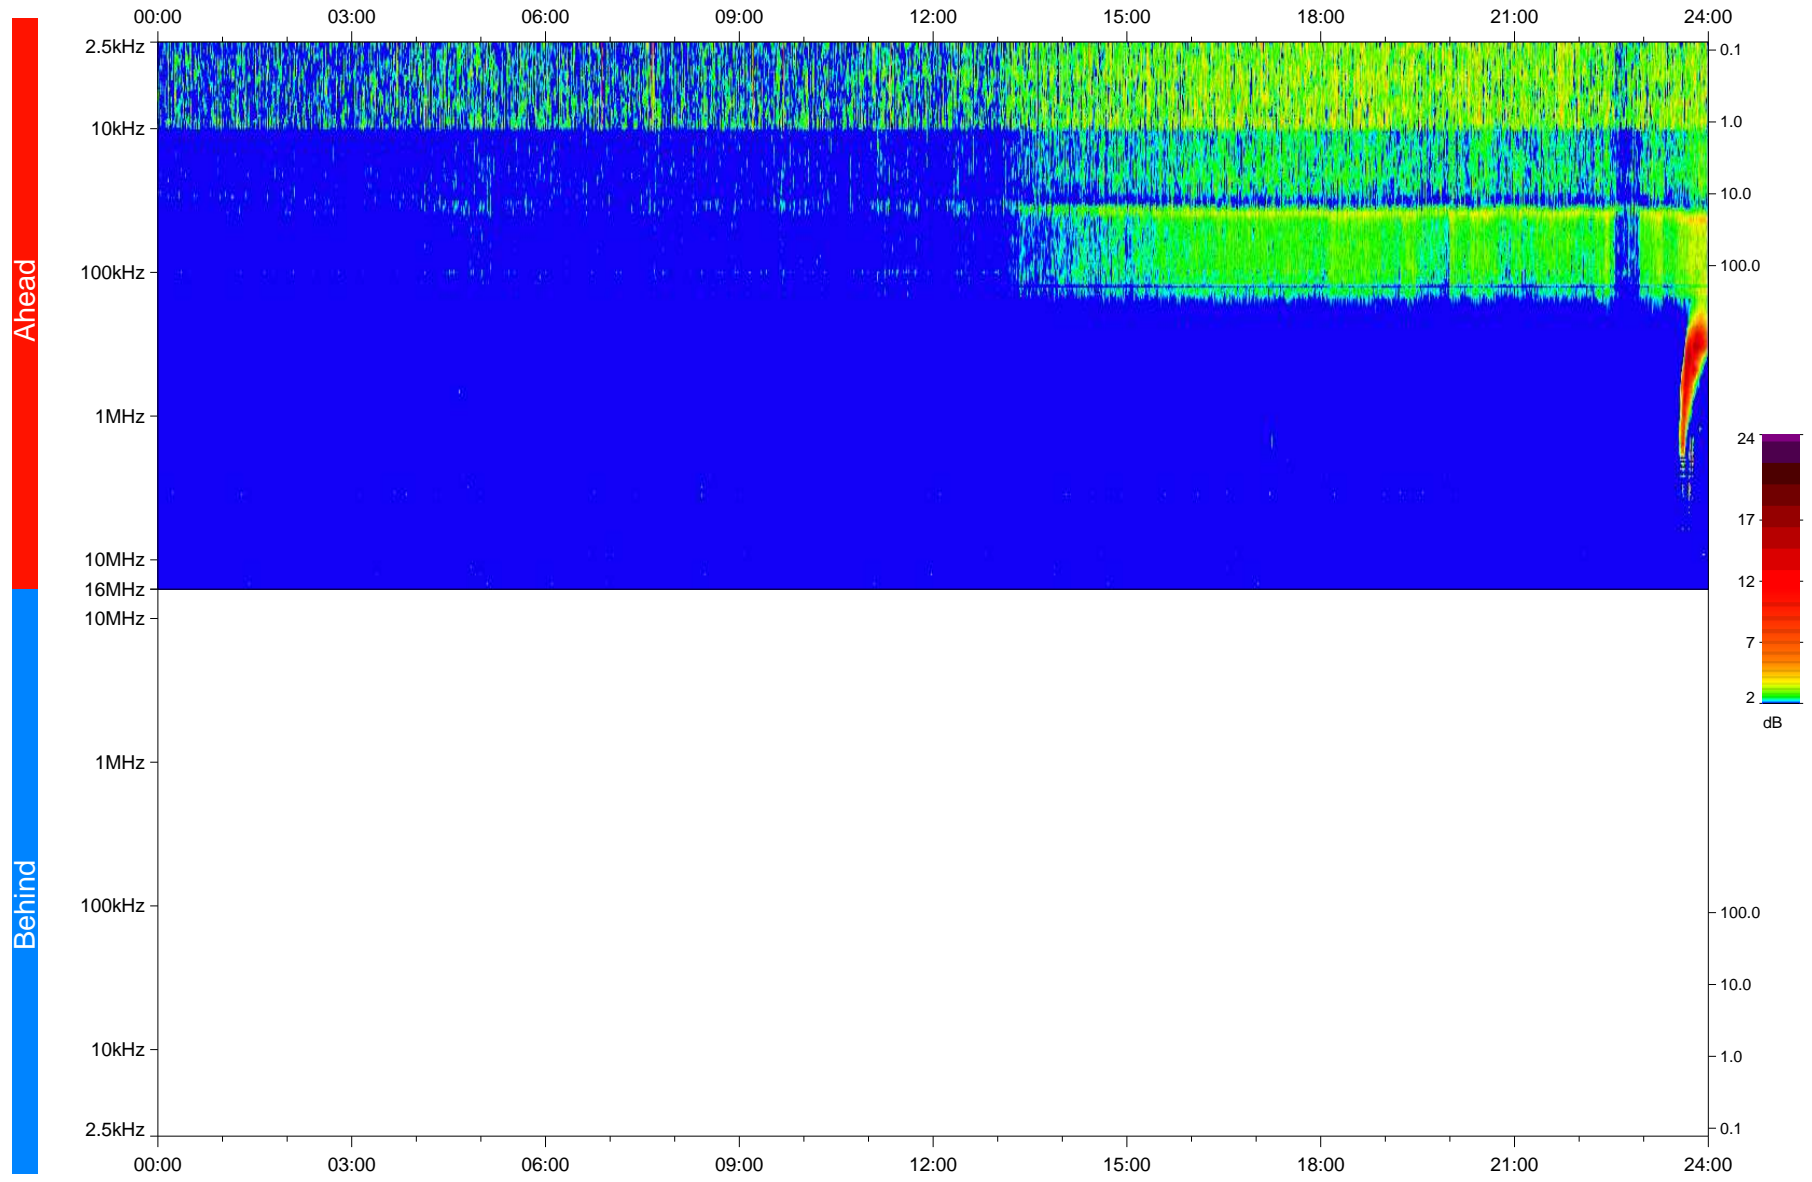

STEREO/WAVES Daily Summary - 10-Dec-2020 (DOY 345)

Ahead source file: swaves_ahead_2020_345_1_05.fin
Ahead PSE Angle: -57.6°

Behind PSE Angle: 57.5°
Behind source file: No STEREO-B data

Time (UTC)

file: stereo_swaves_daily-summary_color_20201210_v03
made by: space.umn.edu on macOS with IDL 8.8.2 on 2022-09-15 18:45:25, with TLib V945 / dynspec V311