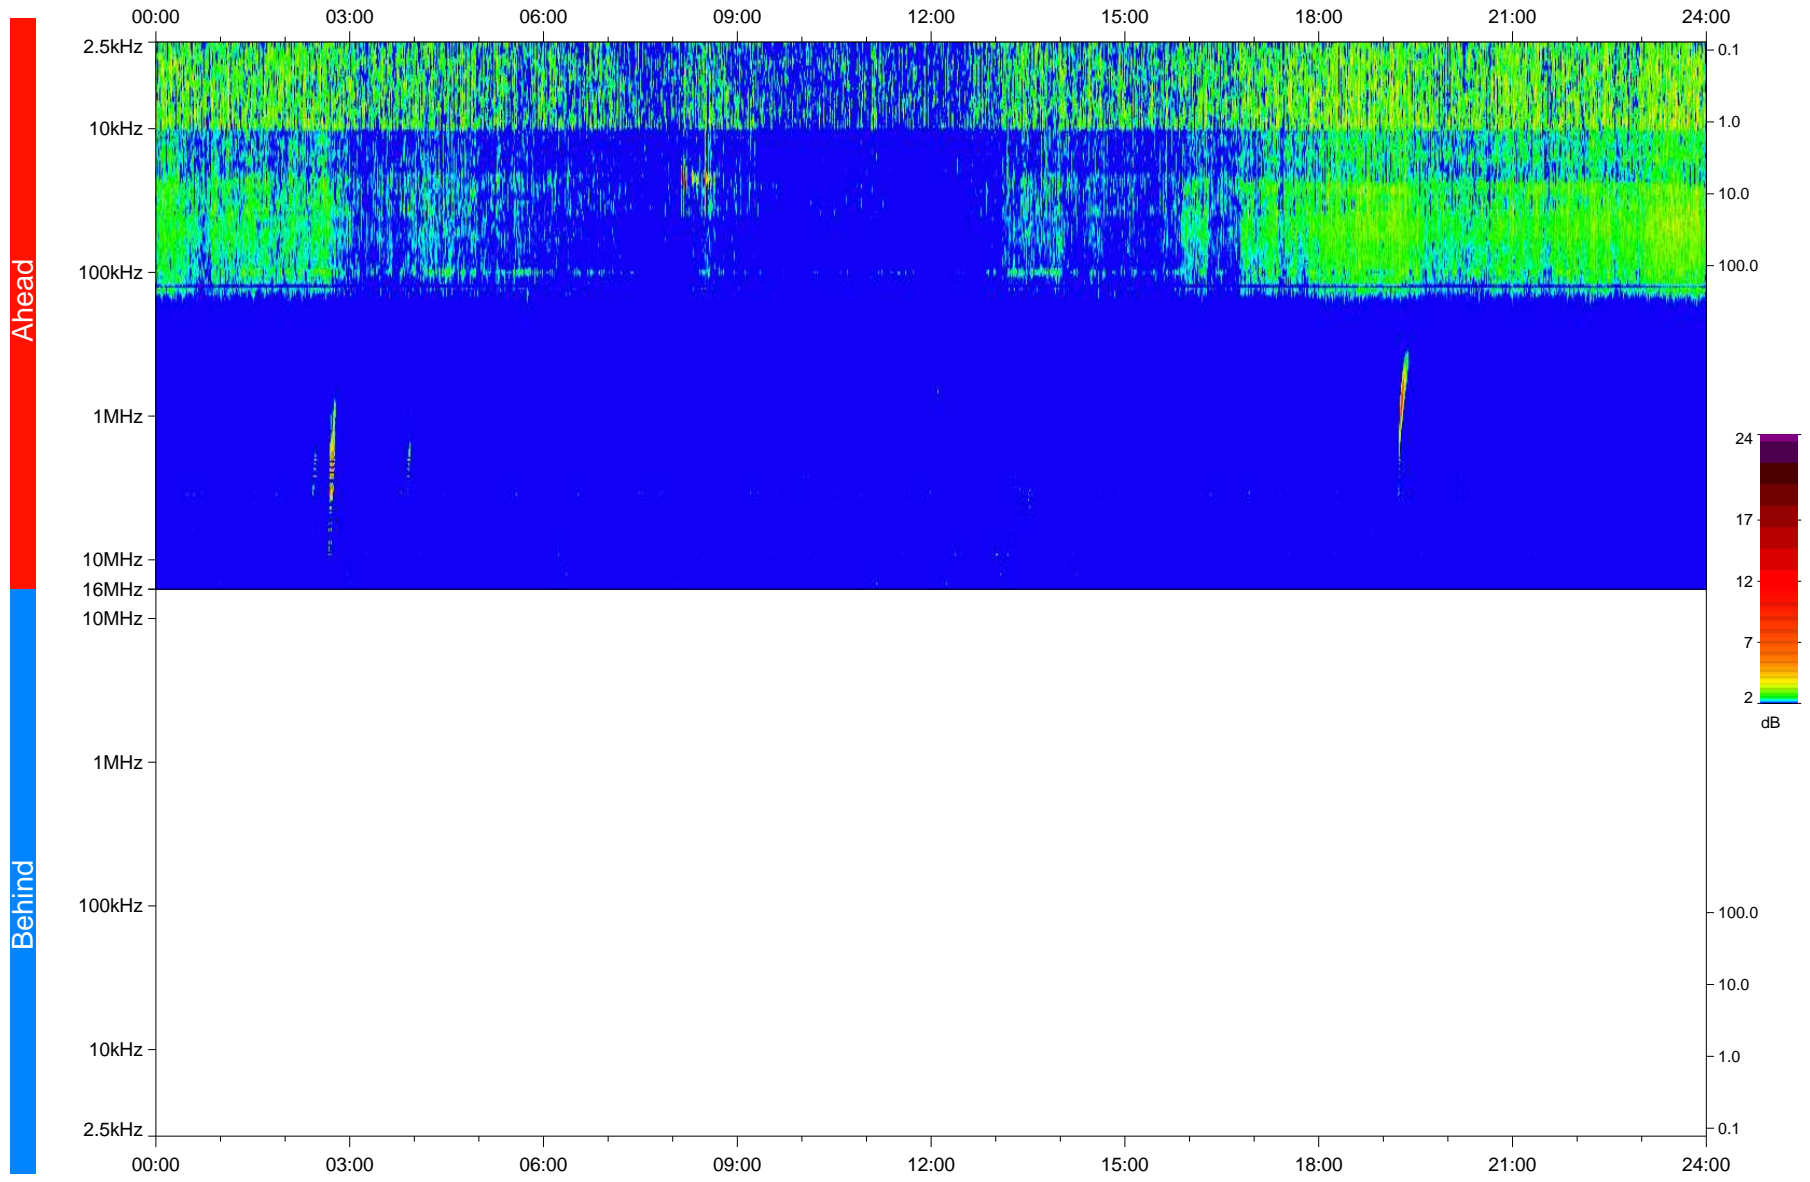

STEREO/WAVES Daily Summary - 08-Dec-2020 (DOY 343)

Ahead source file: swaves_ahead_2020_343_1_05.fin
Ahead PSE Angle: -57.6°

Behind PSE Angle: 57.6°
Behind source file: No STEREO-B data

Time (UTC)

file: stereo_swaves_daily-summary_color_20201208_v04
made by: space.umn.edu on macOS with IDL 8.8.2 on 2022-10-03 19:51:13, with TLib V945 / dynspec V311