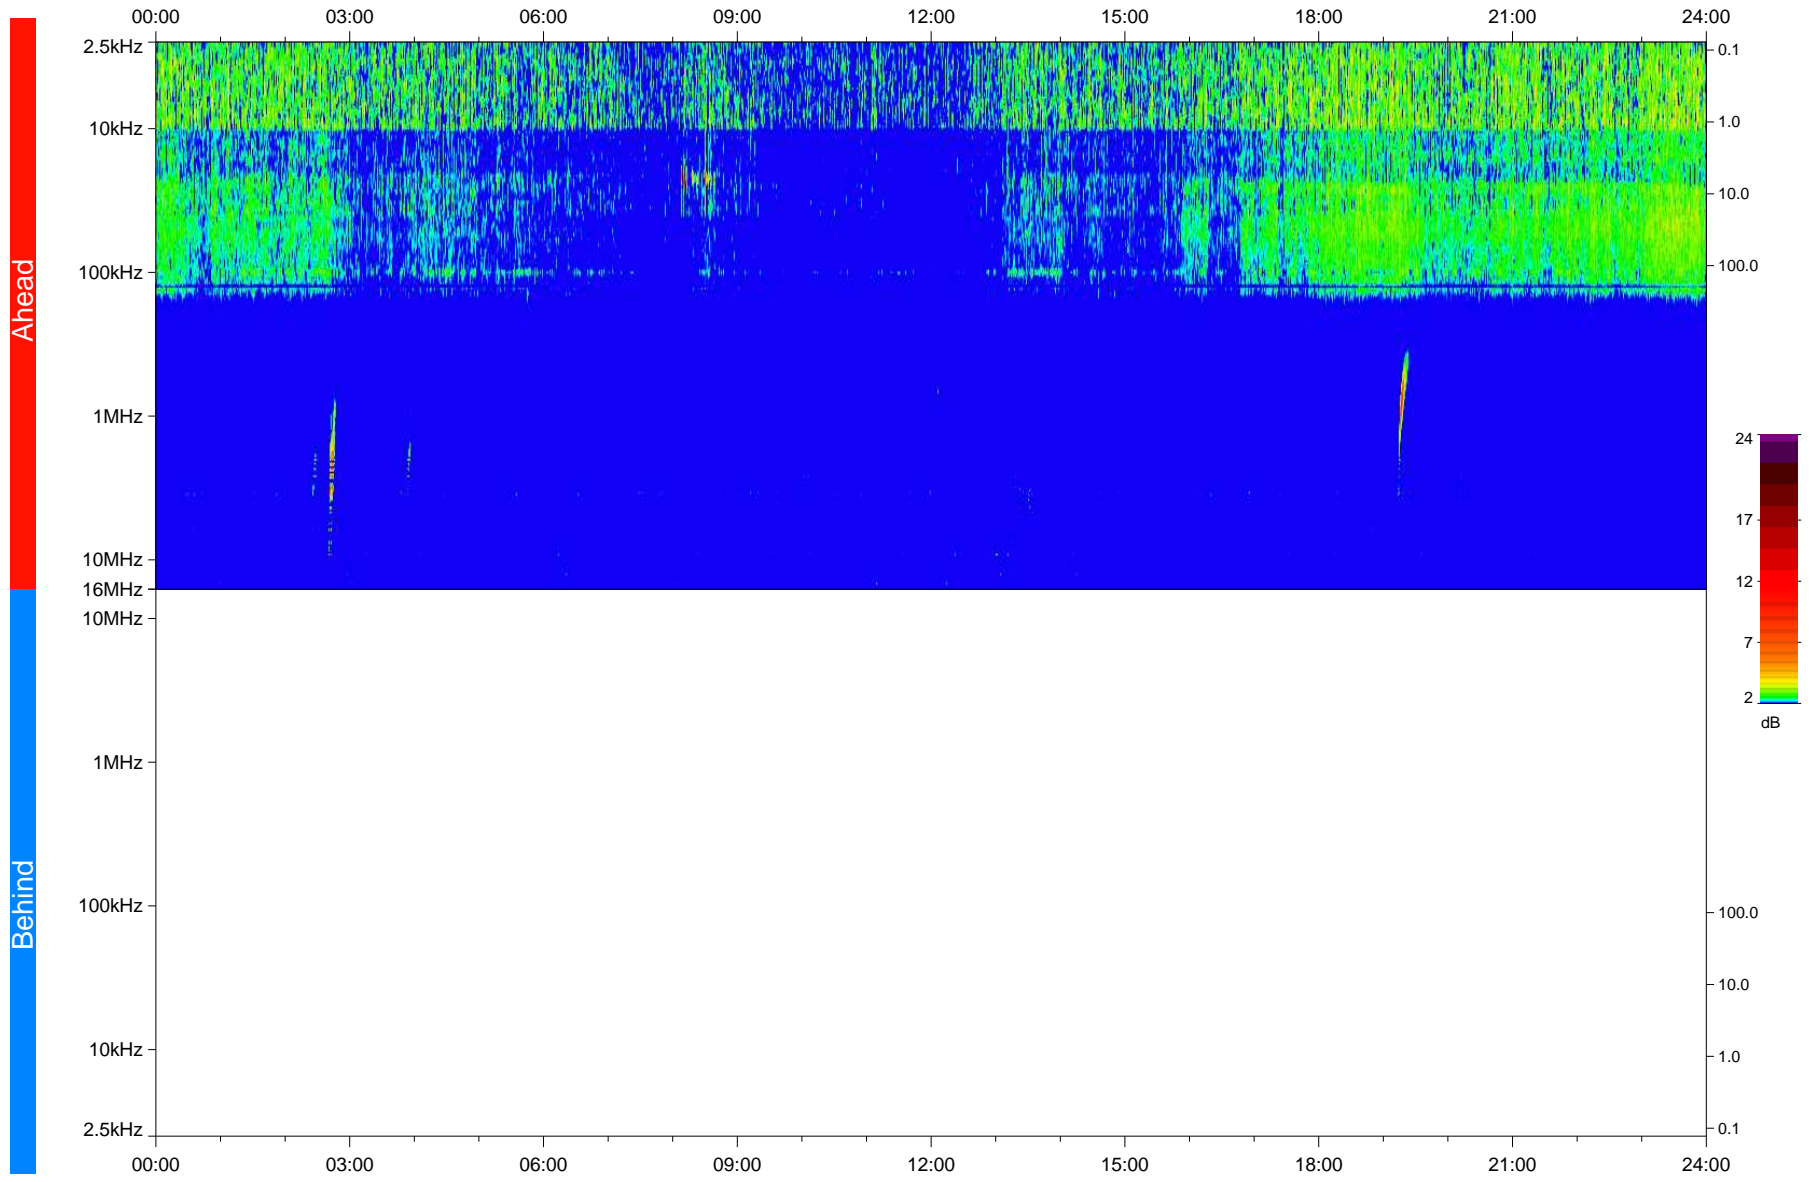

# STEREO/WAVES Daily Summary - 08-Dec-2020 (DOY 343)

Ahead source file: swaves\_ahead\_2020\_343\_1\_05.fin  
Ahead PSE Angle: -57.6°

Behind PSE Angle: 57.6°  
Behind source file: No STEREO-B data

Time (UTC)

file: stereo\_swaves\_daily-summary\_color\_20201208\_v03  
made by: space.umn.edu on macOS with IDL 8.8.2 on 2022-09-15 18:42:40, with TLib V945 / dynspec V311