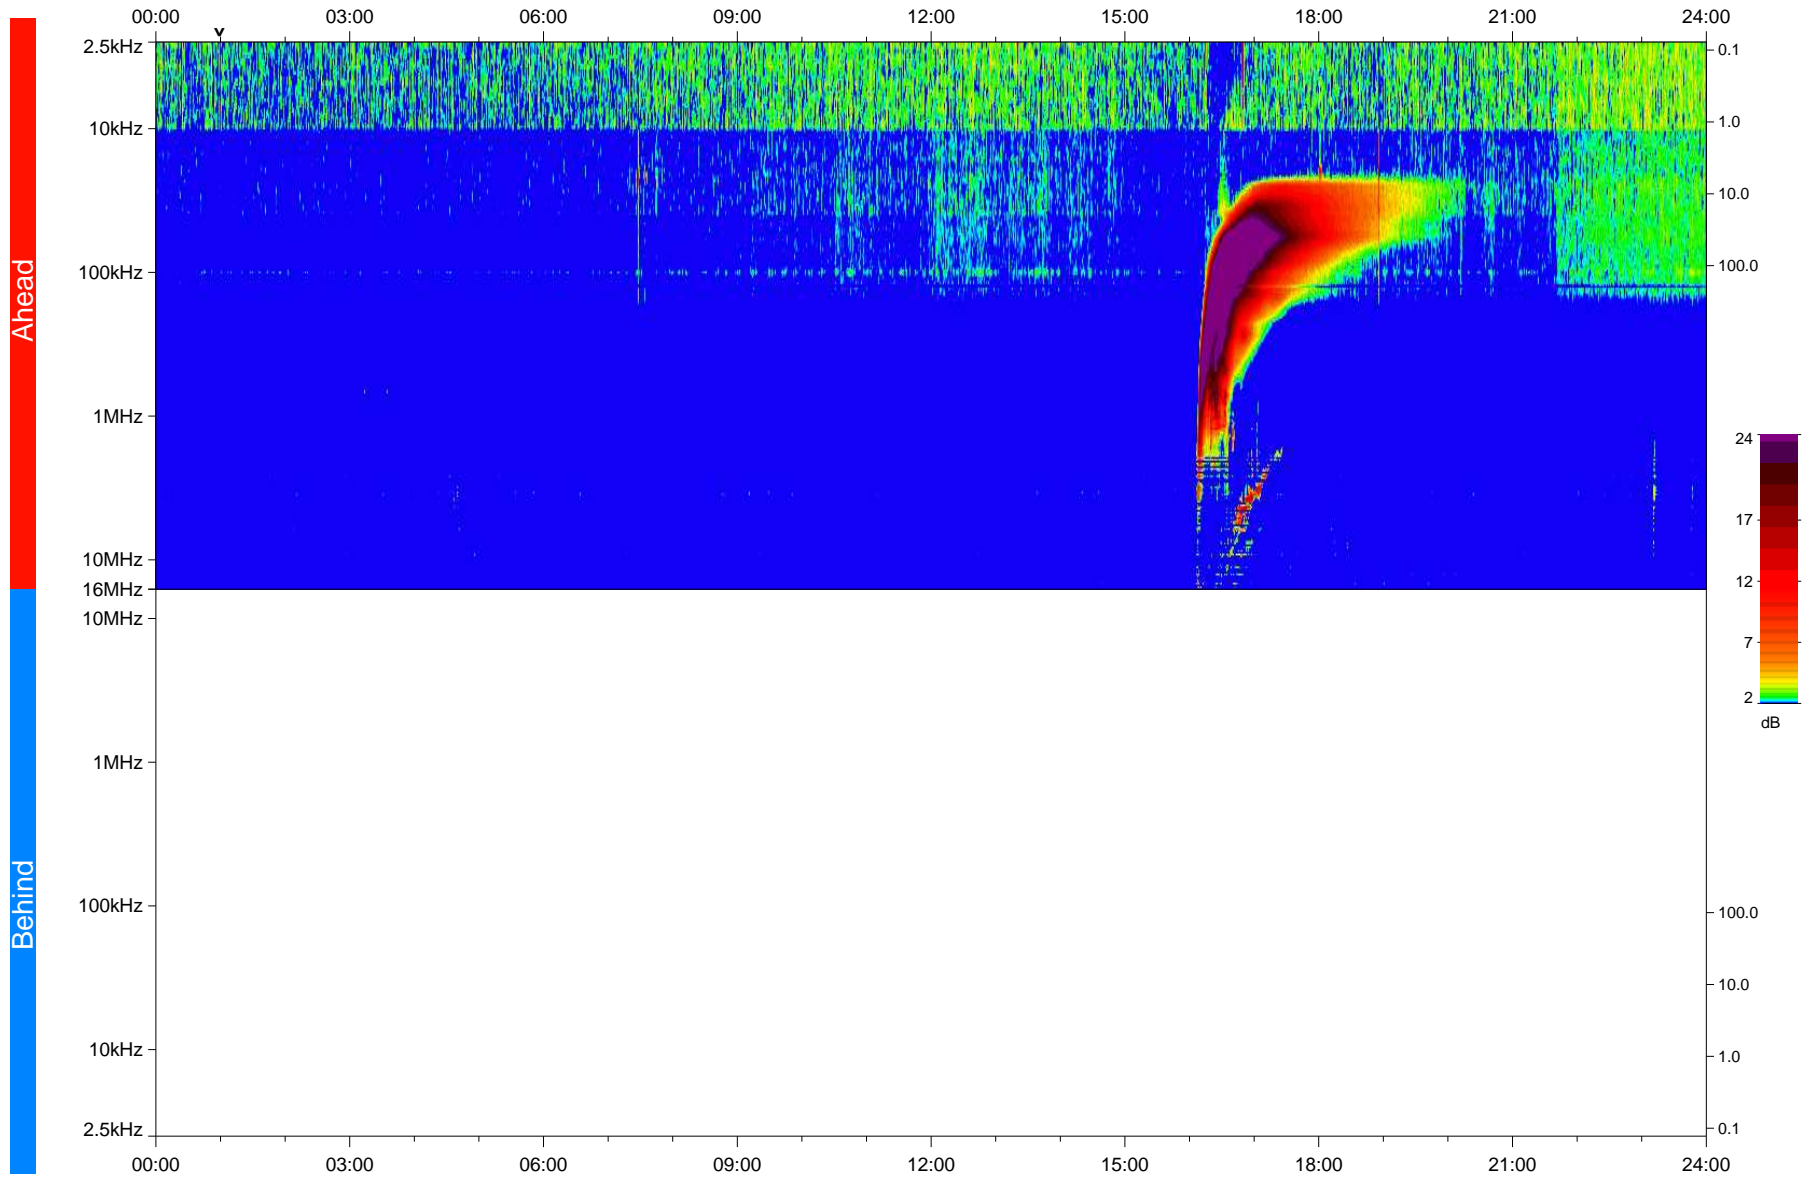

# STEREO/WAVES Daily Summary - 07-Dec-2020 (DOY 342)

Ahead source file: swaves\_ahead\_2020\_342\_1\_05.fin  
Ahead PSE Angle: -57.7°

Behind PSE Angle: 57.6°  
Behind source file: No STEREO-B data

Time (UTC)

file: stereo\_swaves\_daily-summary\_color\_20201207\_v04  
made by: space.umn.edu on macOS with IDL 8.8.2 on 2022-10-03 19:49:45, with TLib V945 / dynspec V311