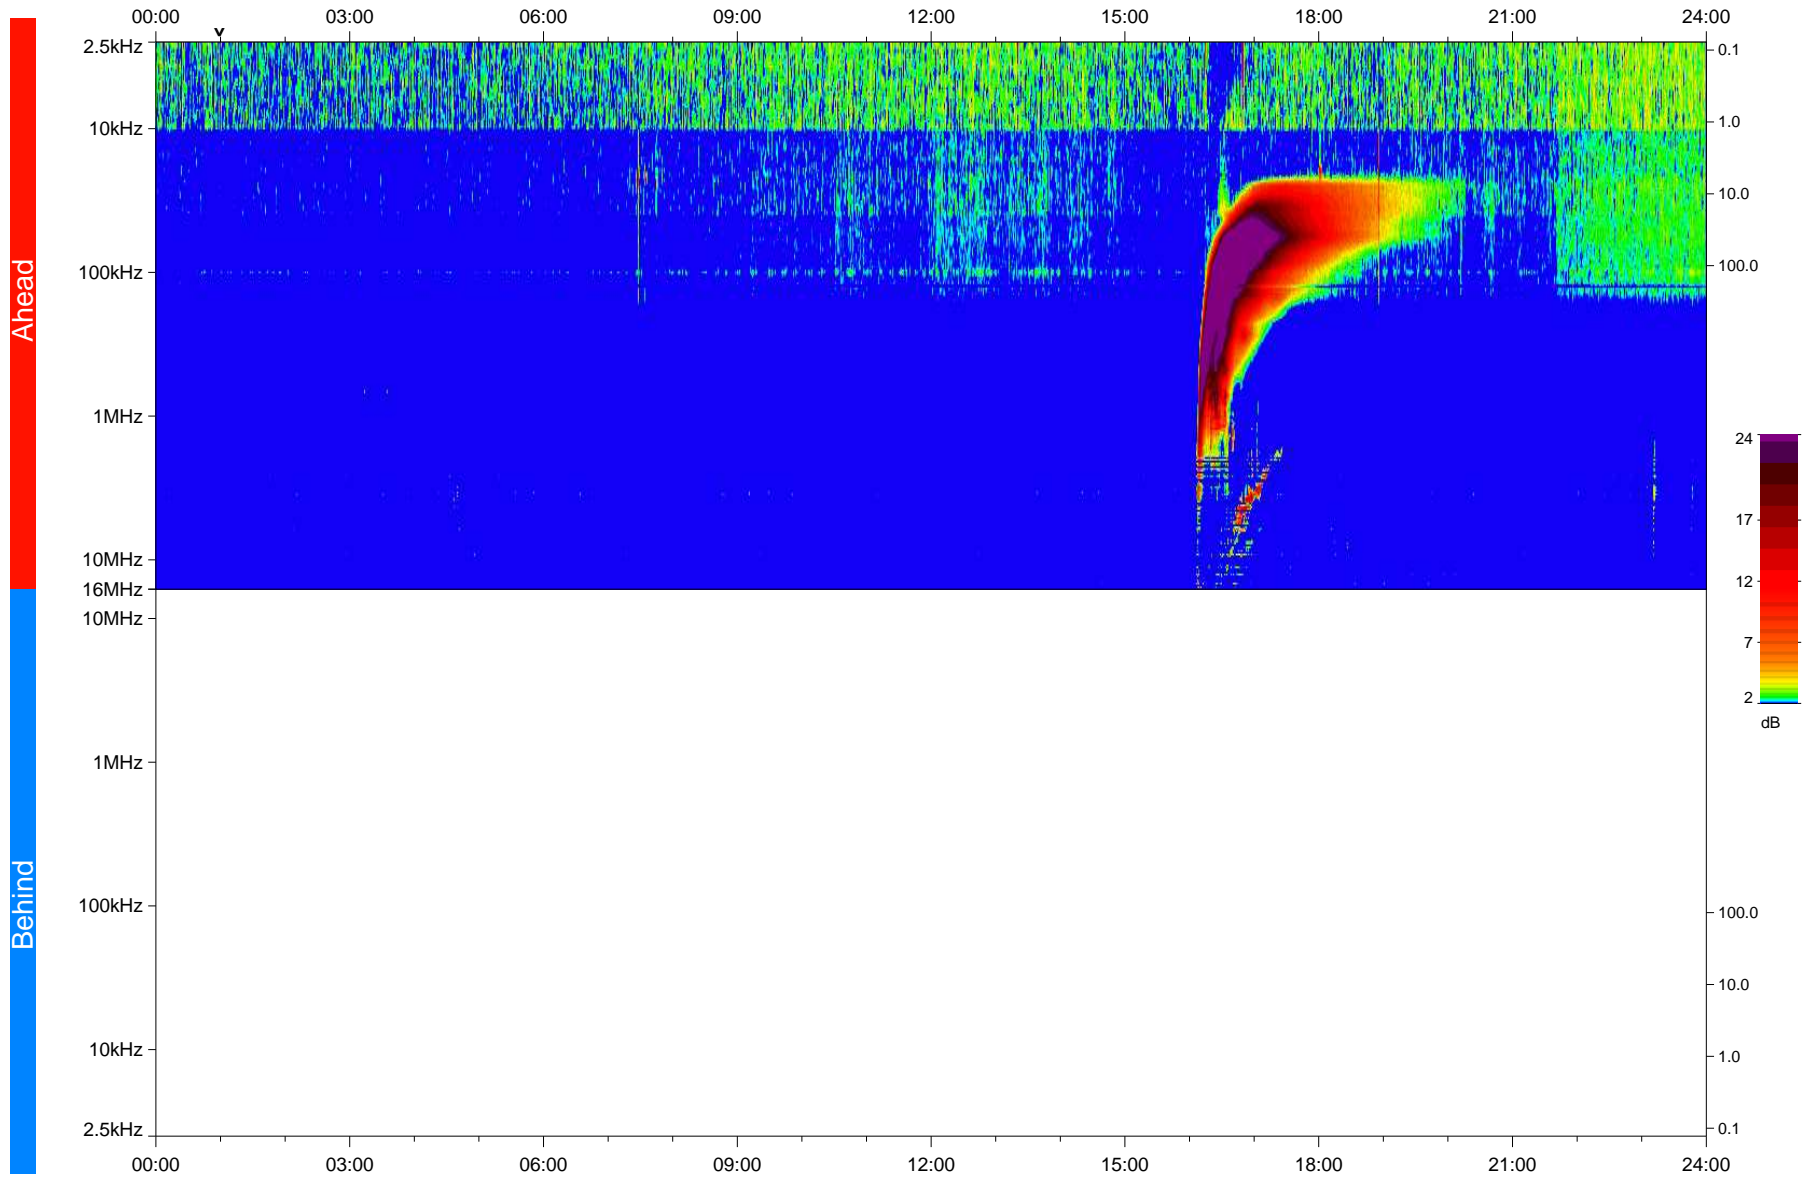

STEREO/WAVES Daily Summary - 07-Dec-2020 (DOY 342)

Ahead source file: swaves_ahead_2020_342_1_05.fin
Ahead PSE Angle: -57.7°

Behind PSE Angle: 57.6°
Behind source file: No STEREO-B data

Time (UTC)

file: stereo_swaves_daily-summary_color_20201207_v03
made by: space.umn.edu on macOS with IDL 8.8.2 on 2022-09-15 18:41:20, with TLib V945 / dynspec V311