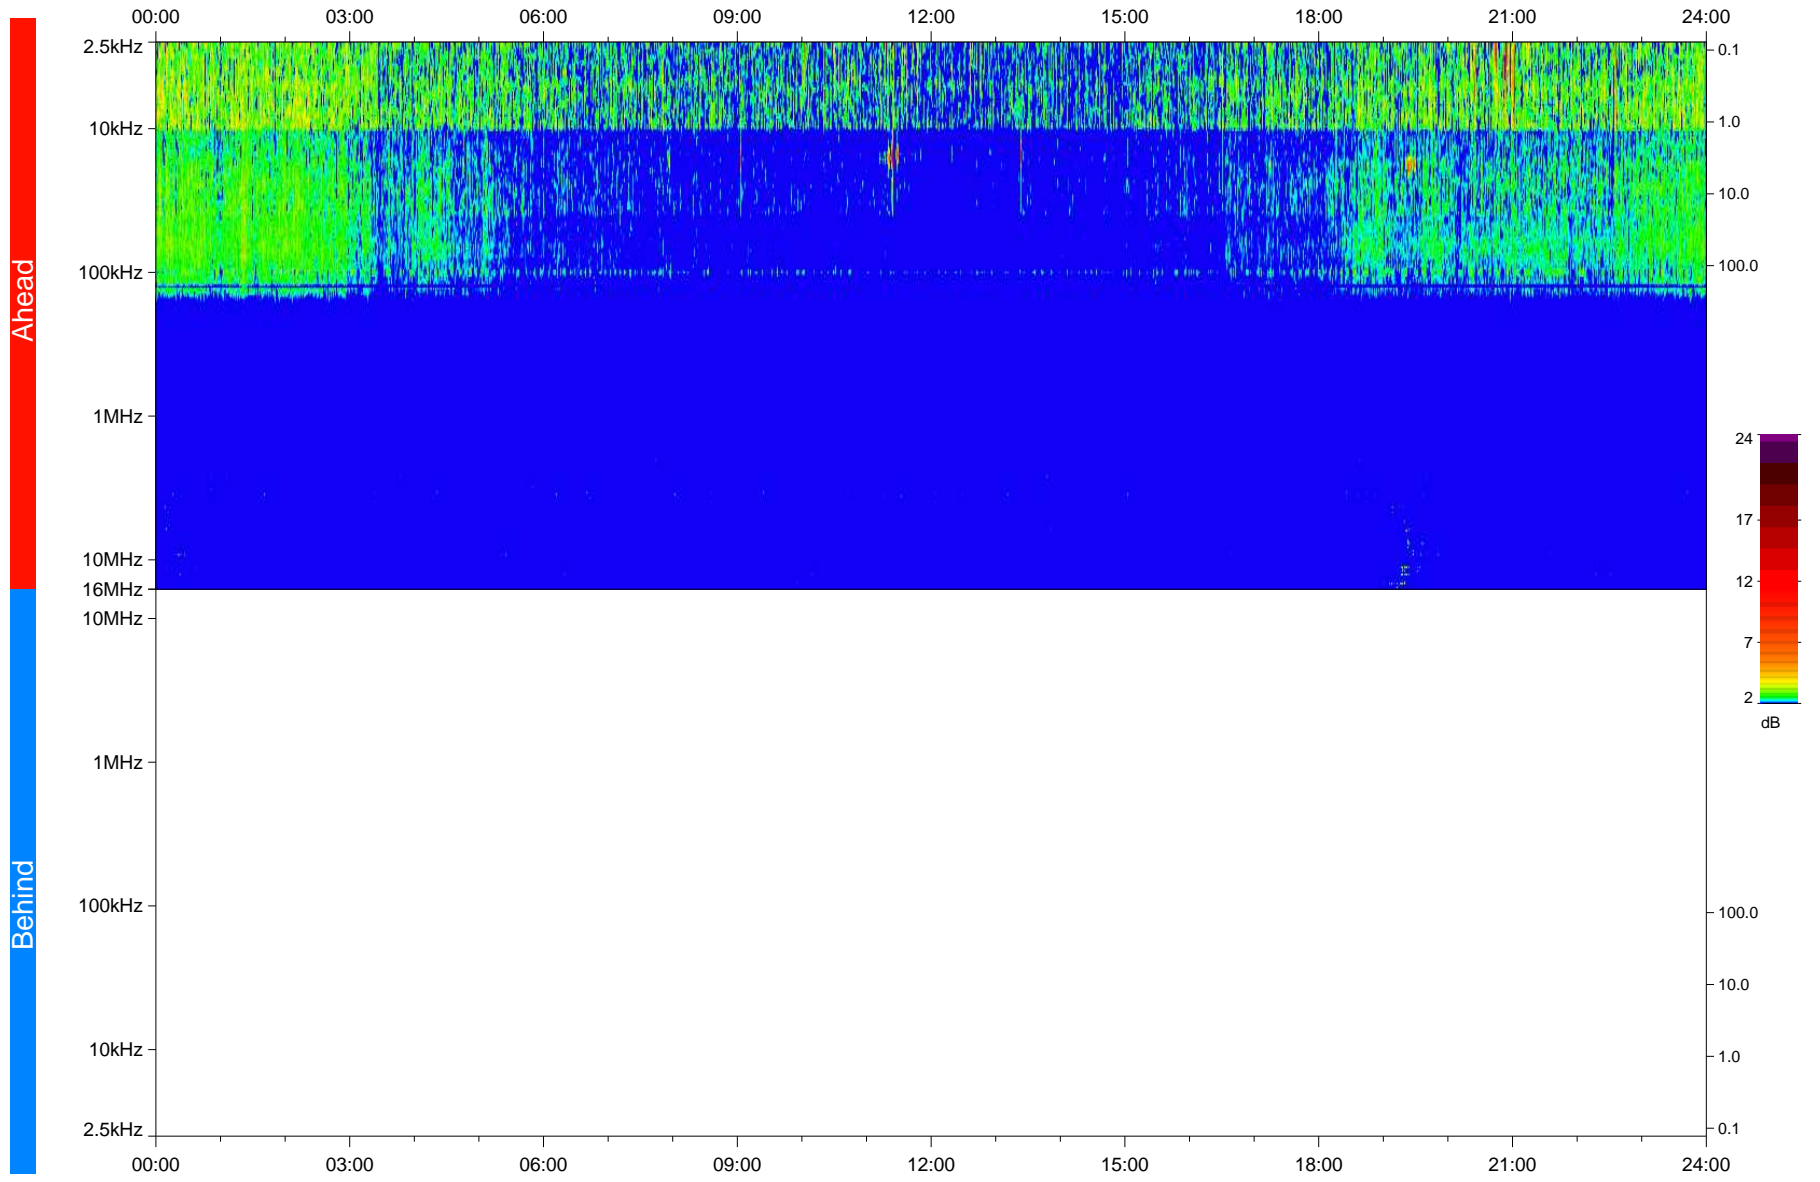

STEREO/WAVES Daily Summary - 06-Dec-2020 (DOY 341)

Ahead source file: swaves_ahead_2020_341_1_05.fin
Ahead PSE Angle: -57.7°

Behind PSE Angle: 57.6°
Behind source file: No STEREO-B data

Time (UTC)

file: stereo_swaves_daily-summary_color_20201206_v04
made by: space.umn.edu on macOS with IDL 8.8.2 on 2022-10-03 19:48:16, with TMatlab V945 / dynspec V311