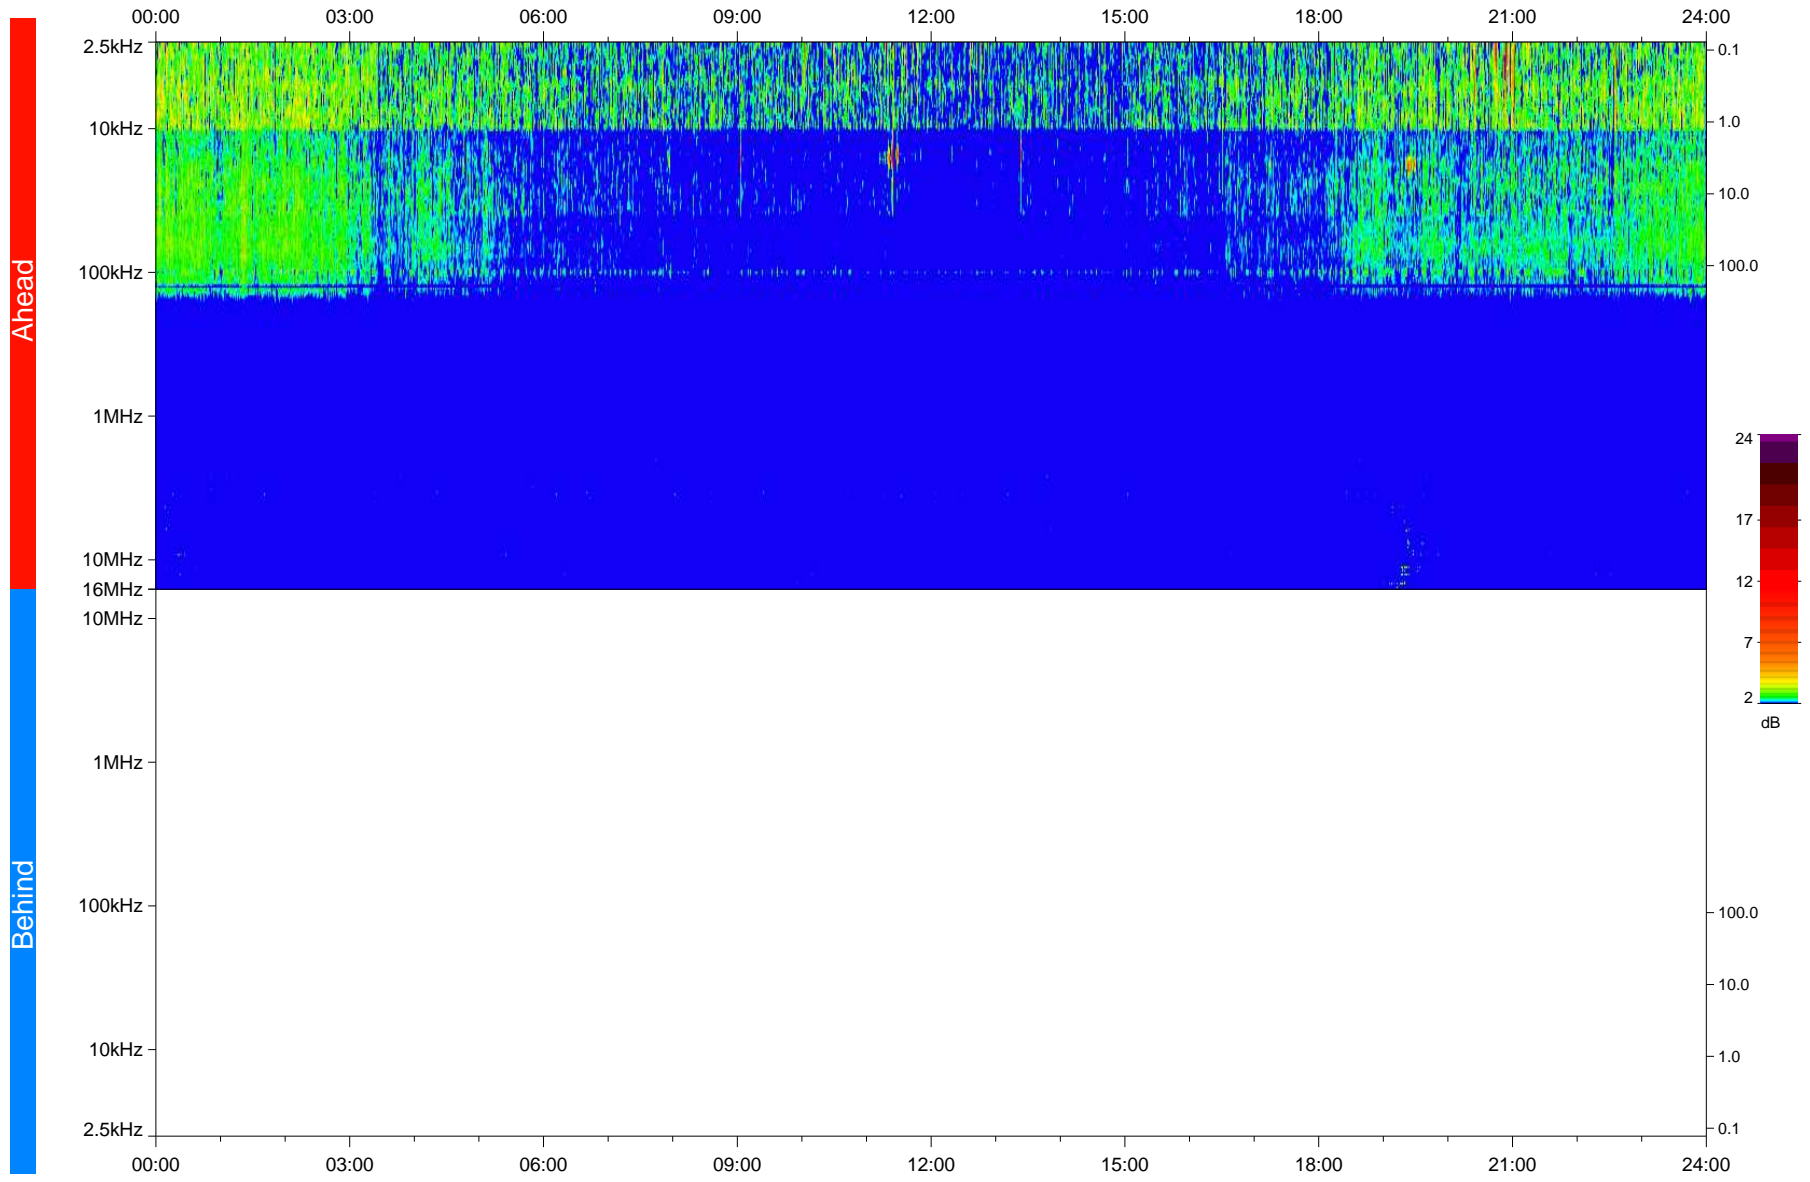

# STEREO/WAVES Daily Summary - 06-Dec-2020 (DOY 341)

Ahead source file: swaves\_ahead\_2020\_341\_1\_05.fin  
Ahead PSE Angle: -57.7°

Behind PSE Angle: 57.6°  
Behind source file: No STEREO-B data

Time (UTC)

file: stereo\_swaves\_daily-summary\_color\_20201206\_v03  
made by: space.umn.edu on macOS with IDL 8.8.2 on 2022-09-15 18:39:59, with TLib V945 / dynspec V311