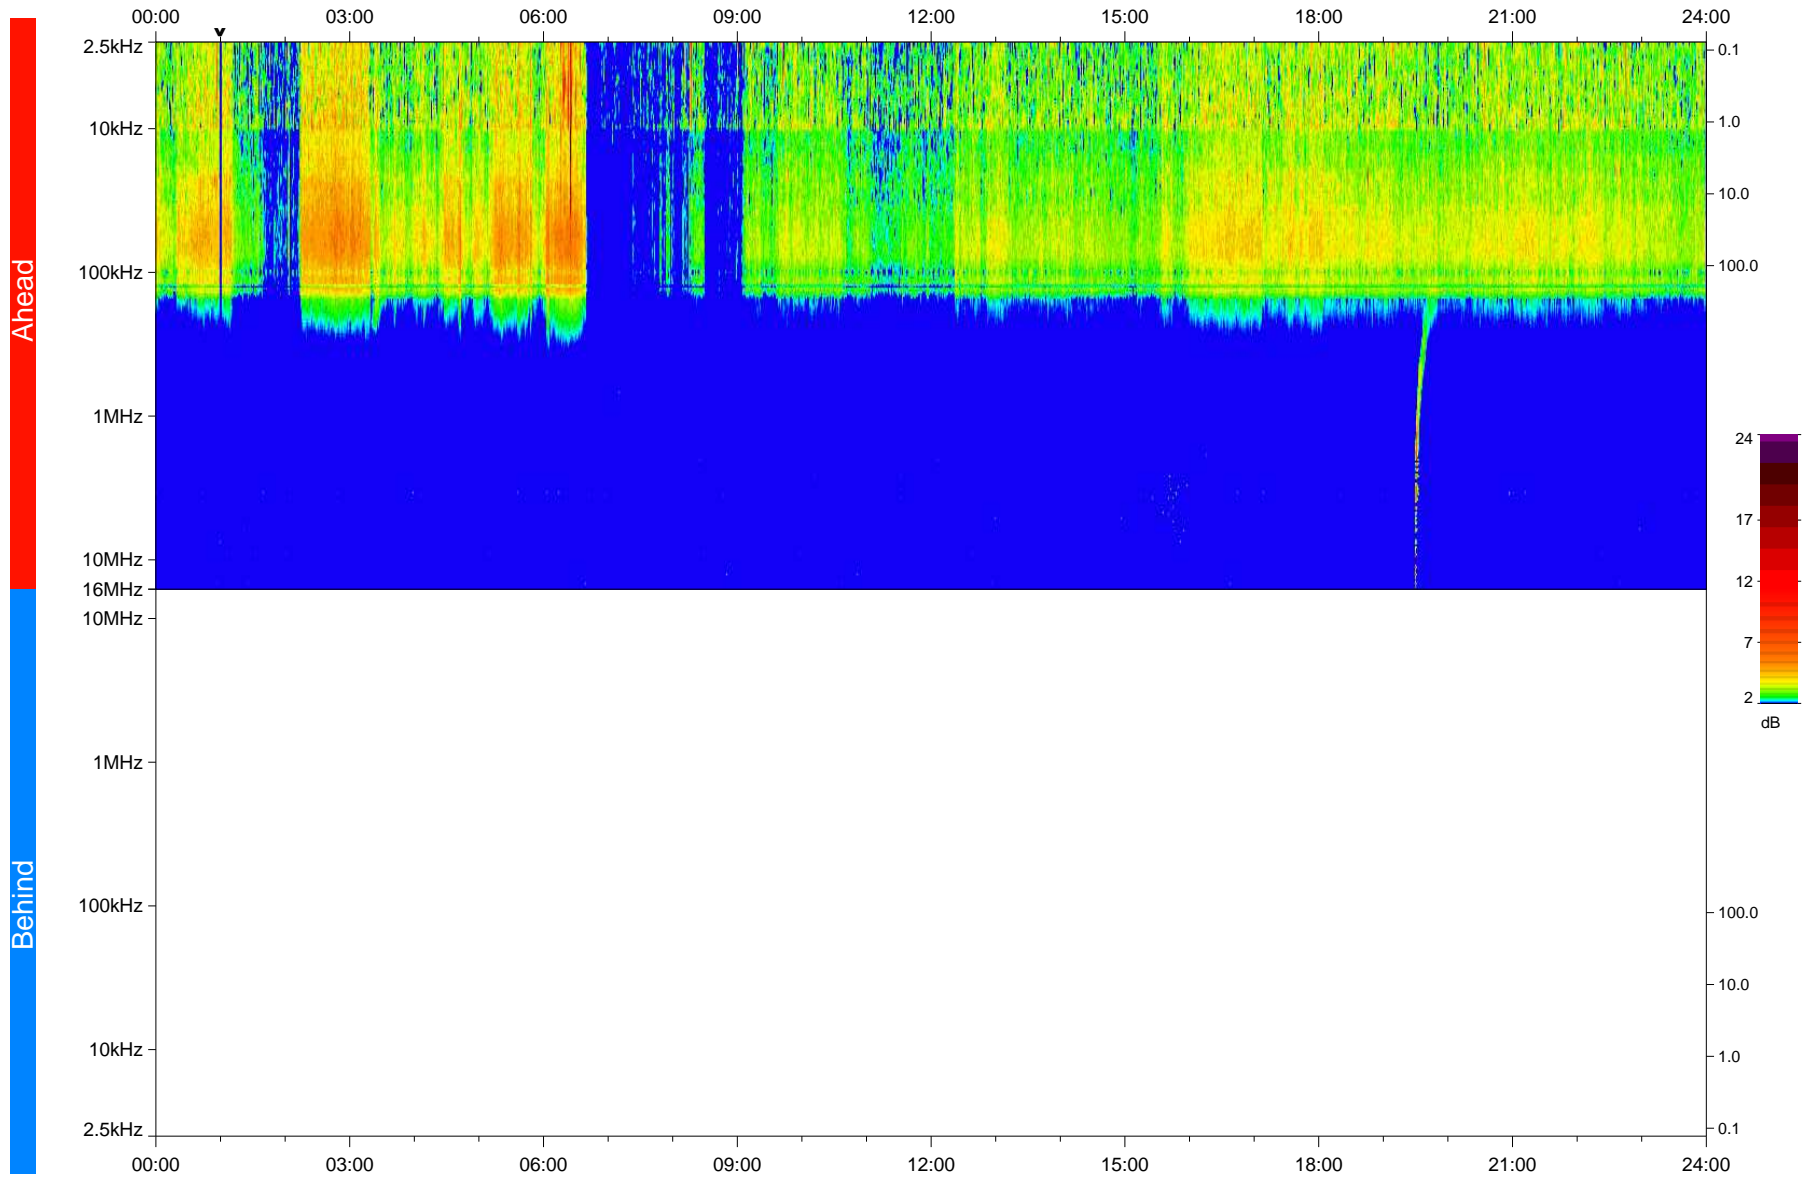

STEREO/WAVES Daily Summary - 05-Dec-2020 (DOY 340)

Ahead source file: swaves_ahead_2020_340_1_05.fin
Ahead PSE Angle: -57.6°

Behind PSE Angle: 57.6°
Behind source file: No STEREO-B data

Time (UTC)

file: stereo_swaves_daily-summary_color_20201205_v04
made by: space.umn.edu on macOS with IDL 8.8.2 on 2022-10-03 19:46:46, with TLib V945 / dynspec V311