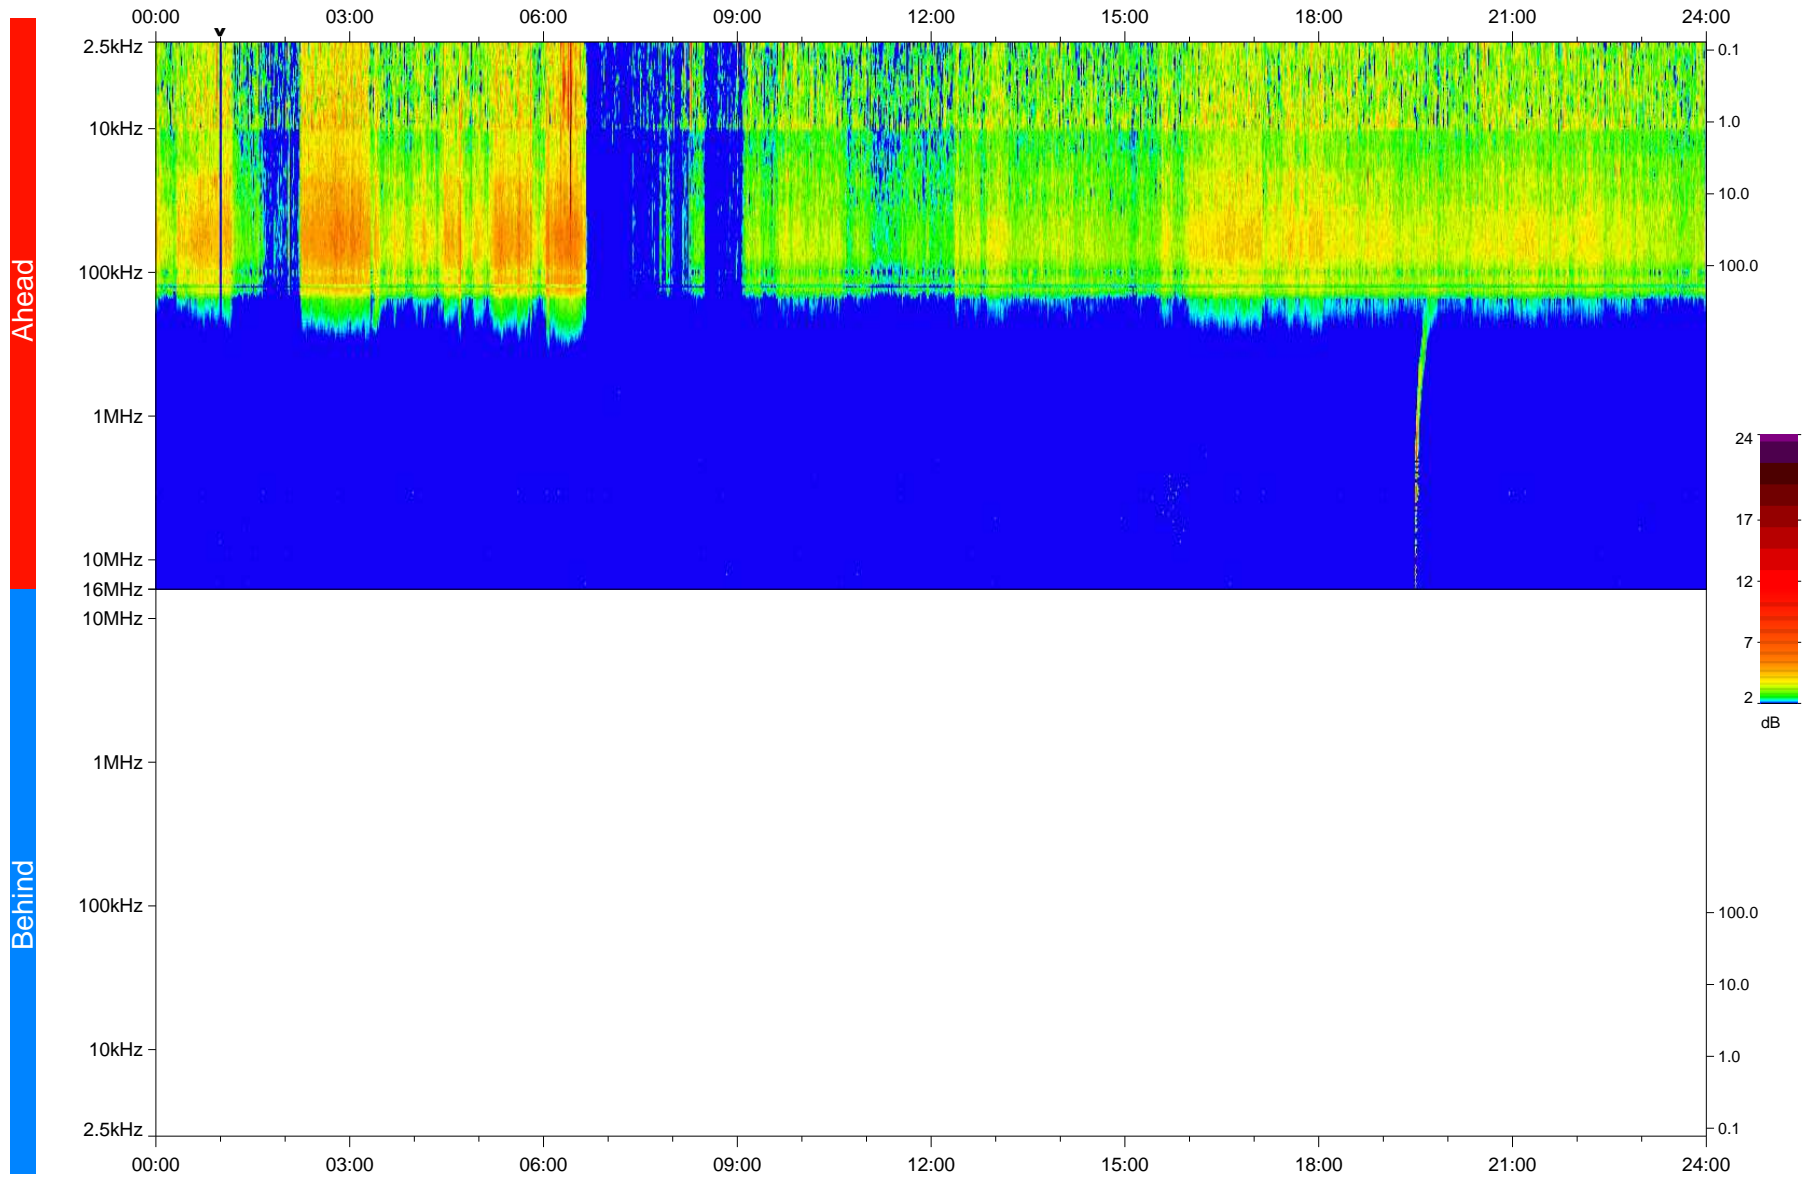

STEREO/WAVES Daily Summary - 05-Dec-2020 (DOY 340)

Ahead source file: swaves_ahead_2020_340_1_05.fin
Ahead PSE Angle: -57.6°

Behind PSE Angle: 57.6°
Behind source file: No STEREO-B data

Time (UTC)

file: stereo_swaves_daily-summary_color_20201205_v03
made by: space.umn.edu on macOS with IDL 8.8.2 on 2022-09-15 18:38:36, with TLib V945 / dynspec V311