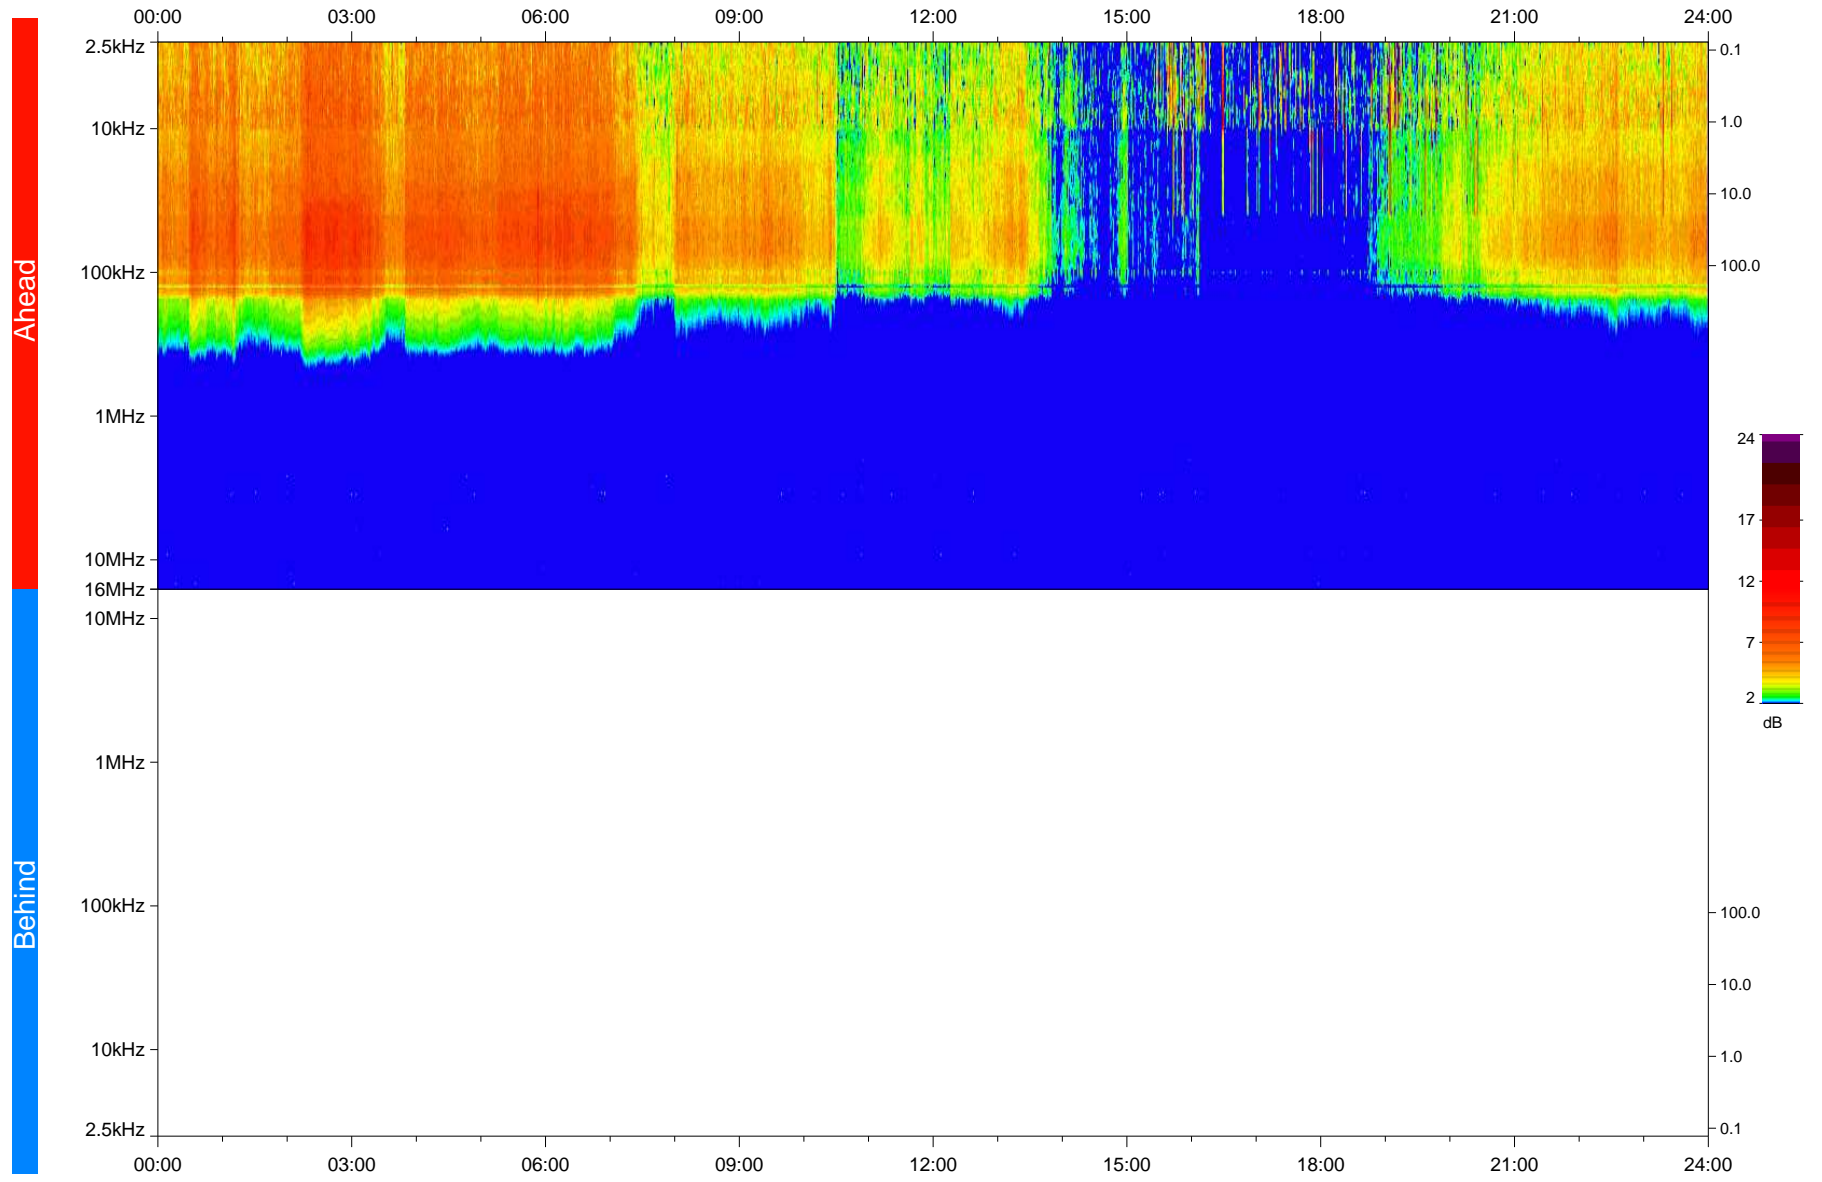

STEREO/WAVES Daily Summary - 04-Dec-2020 (DOY 339)

Ahead source file: swaves_ahead_2020_339_1_05.fin
Ahead PSE Angle: -57.6°

Behind PSE Angle: 57.6°
Behind source file: No STEREO-B data

Time (UTC)

file: stereo_swaves_daily-summary_color_20201204_v04
made by: space.umn.edu on macOS with IDL 8.8.2 on 2022-10-03 19:45:17, with TLib V945 / dynspec V311