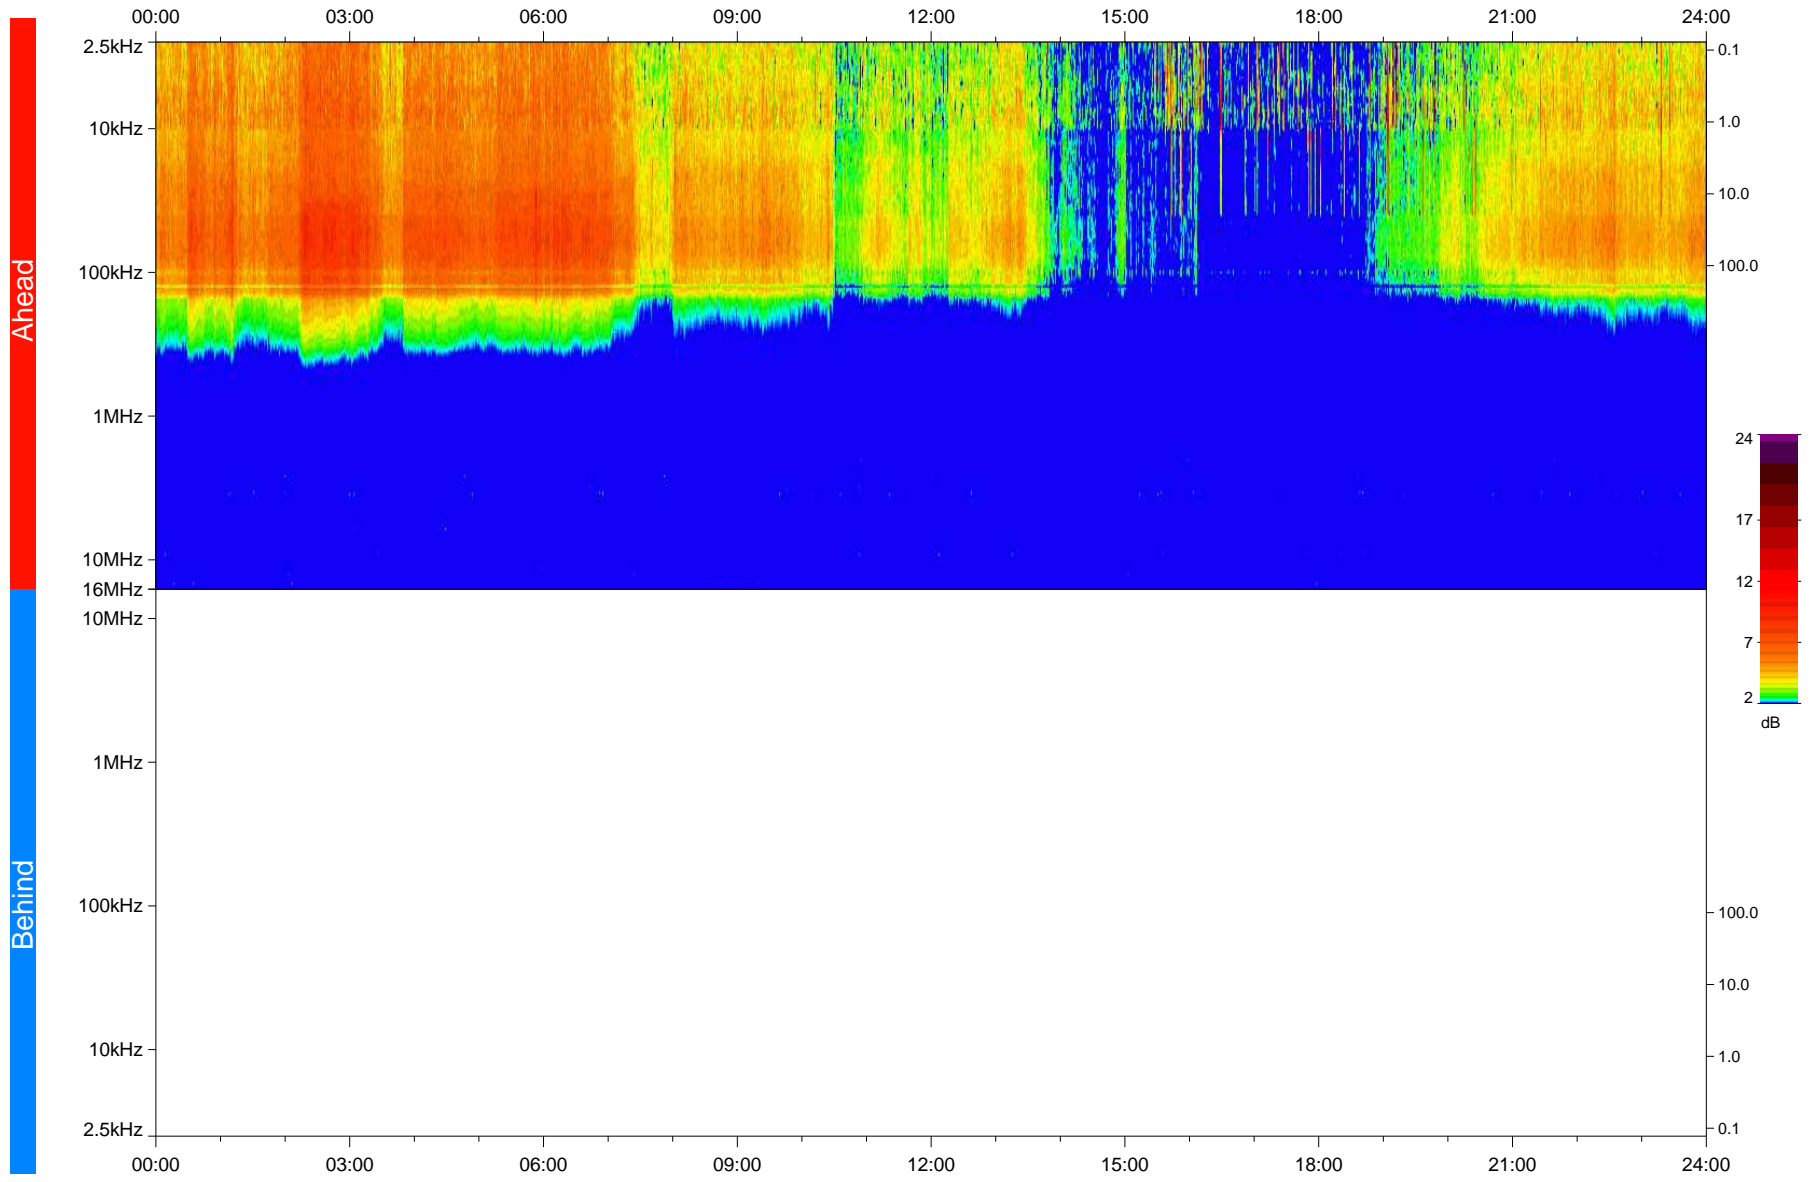

STEREO/WAVES Daily Summary - 04-Dec-2020 (DOY 339)

Ahead source file: swaves_ahead_2020_339_1_05.fin
Ahead PSE Angle: -57.6°

Behind PSE Angle: 57.6°
Behind source file: No STEREO-B data

Time (UTC)

file: stereo_swaves_daily-summary_color_20201204_v03
made by: space.umn.edu on macOS with IDL 8.8.2 on 2022-09-15 18:37:14, with TLib V945 / dynspec V311