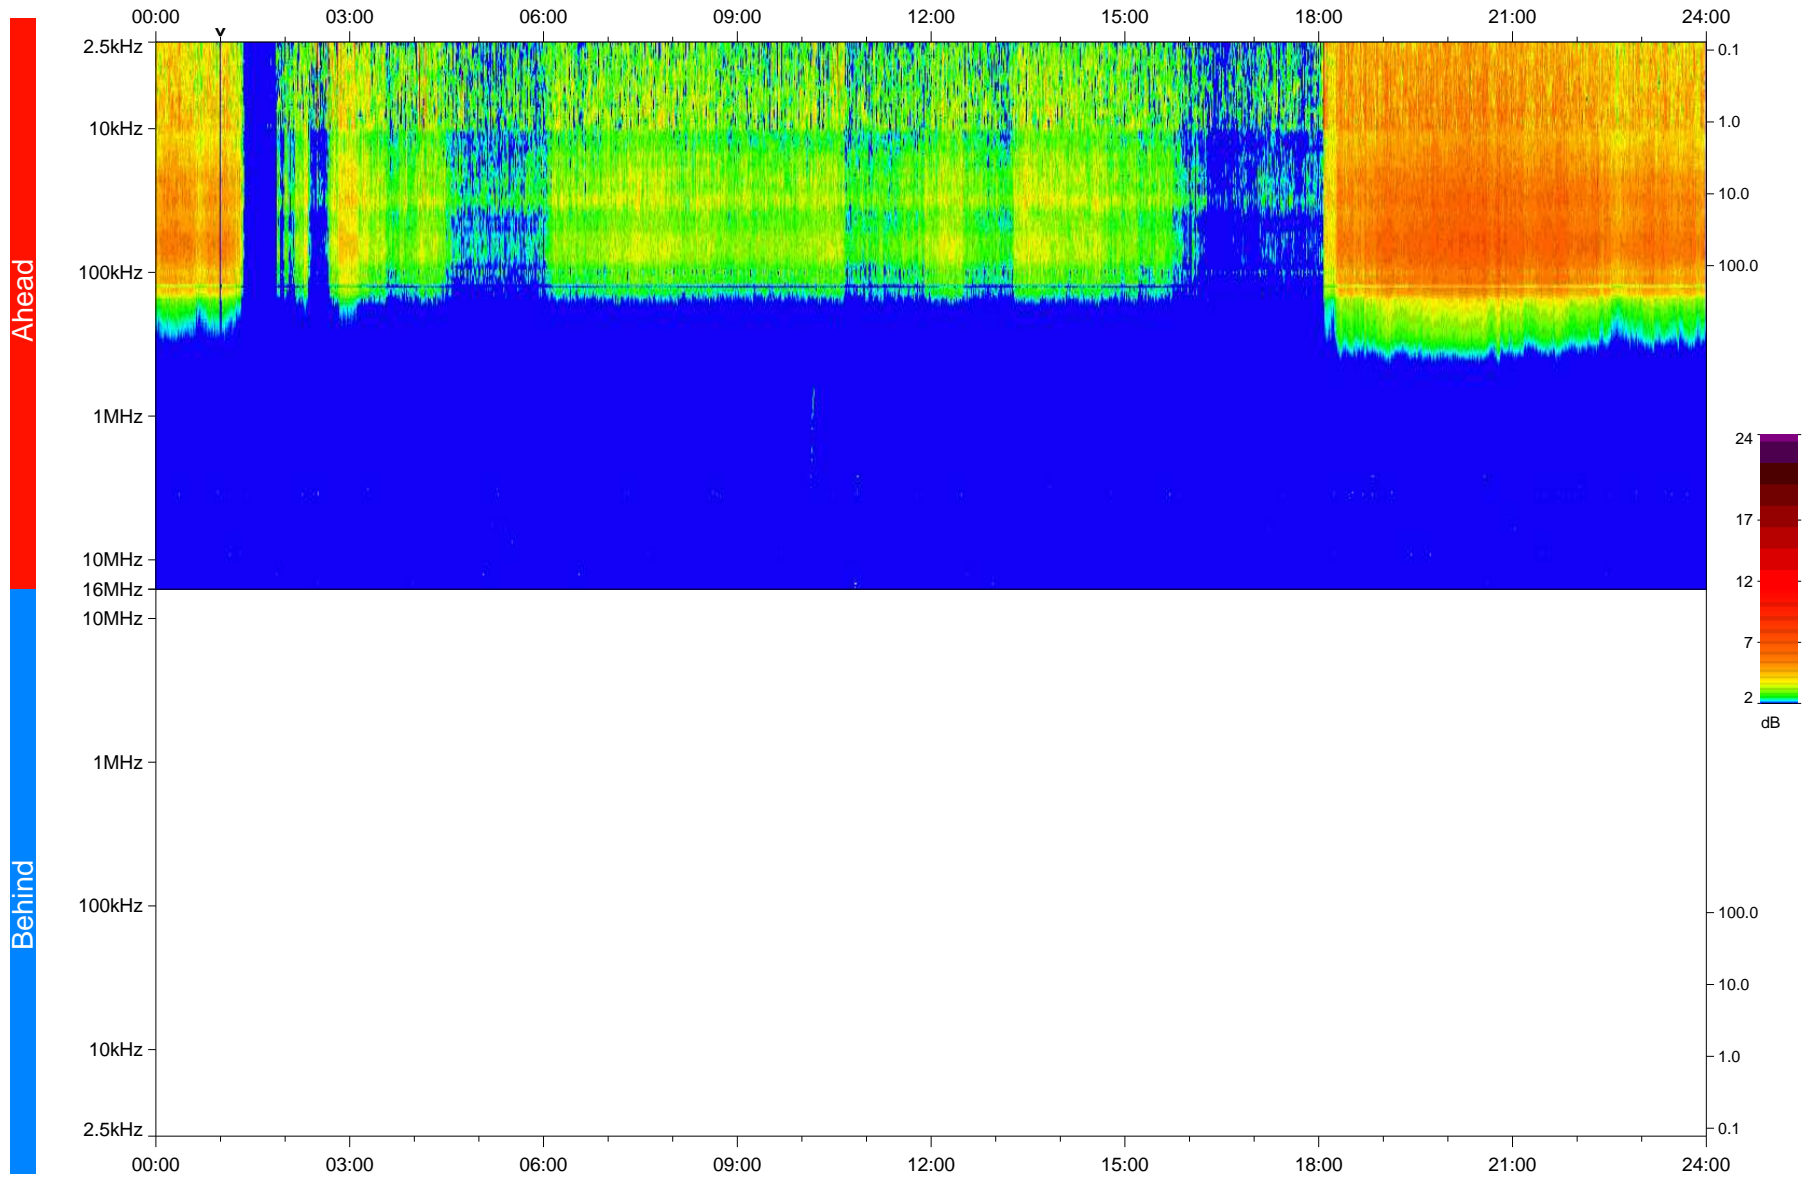

STEREO/WAVES Daily Summary - 03-Dec-2020 (DOY 338)

Ahead source file: swaves_ahead_2020_338_1_05.fin
Ahead PSE Angle: -57.9°

Behind PSE Angle: 57.6°
Behind source file: No STEREO-B data

Time (UTC)

file: stereo_swaves_daily-summary_color_20201203_v04
made by: space.umn.edu on macOS with IDL 8.8.2 on 2022-10-03 19:43:47, with TLib V945 / dynspec V311