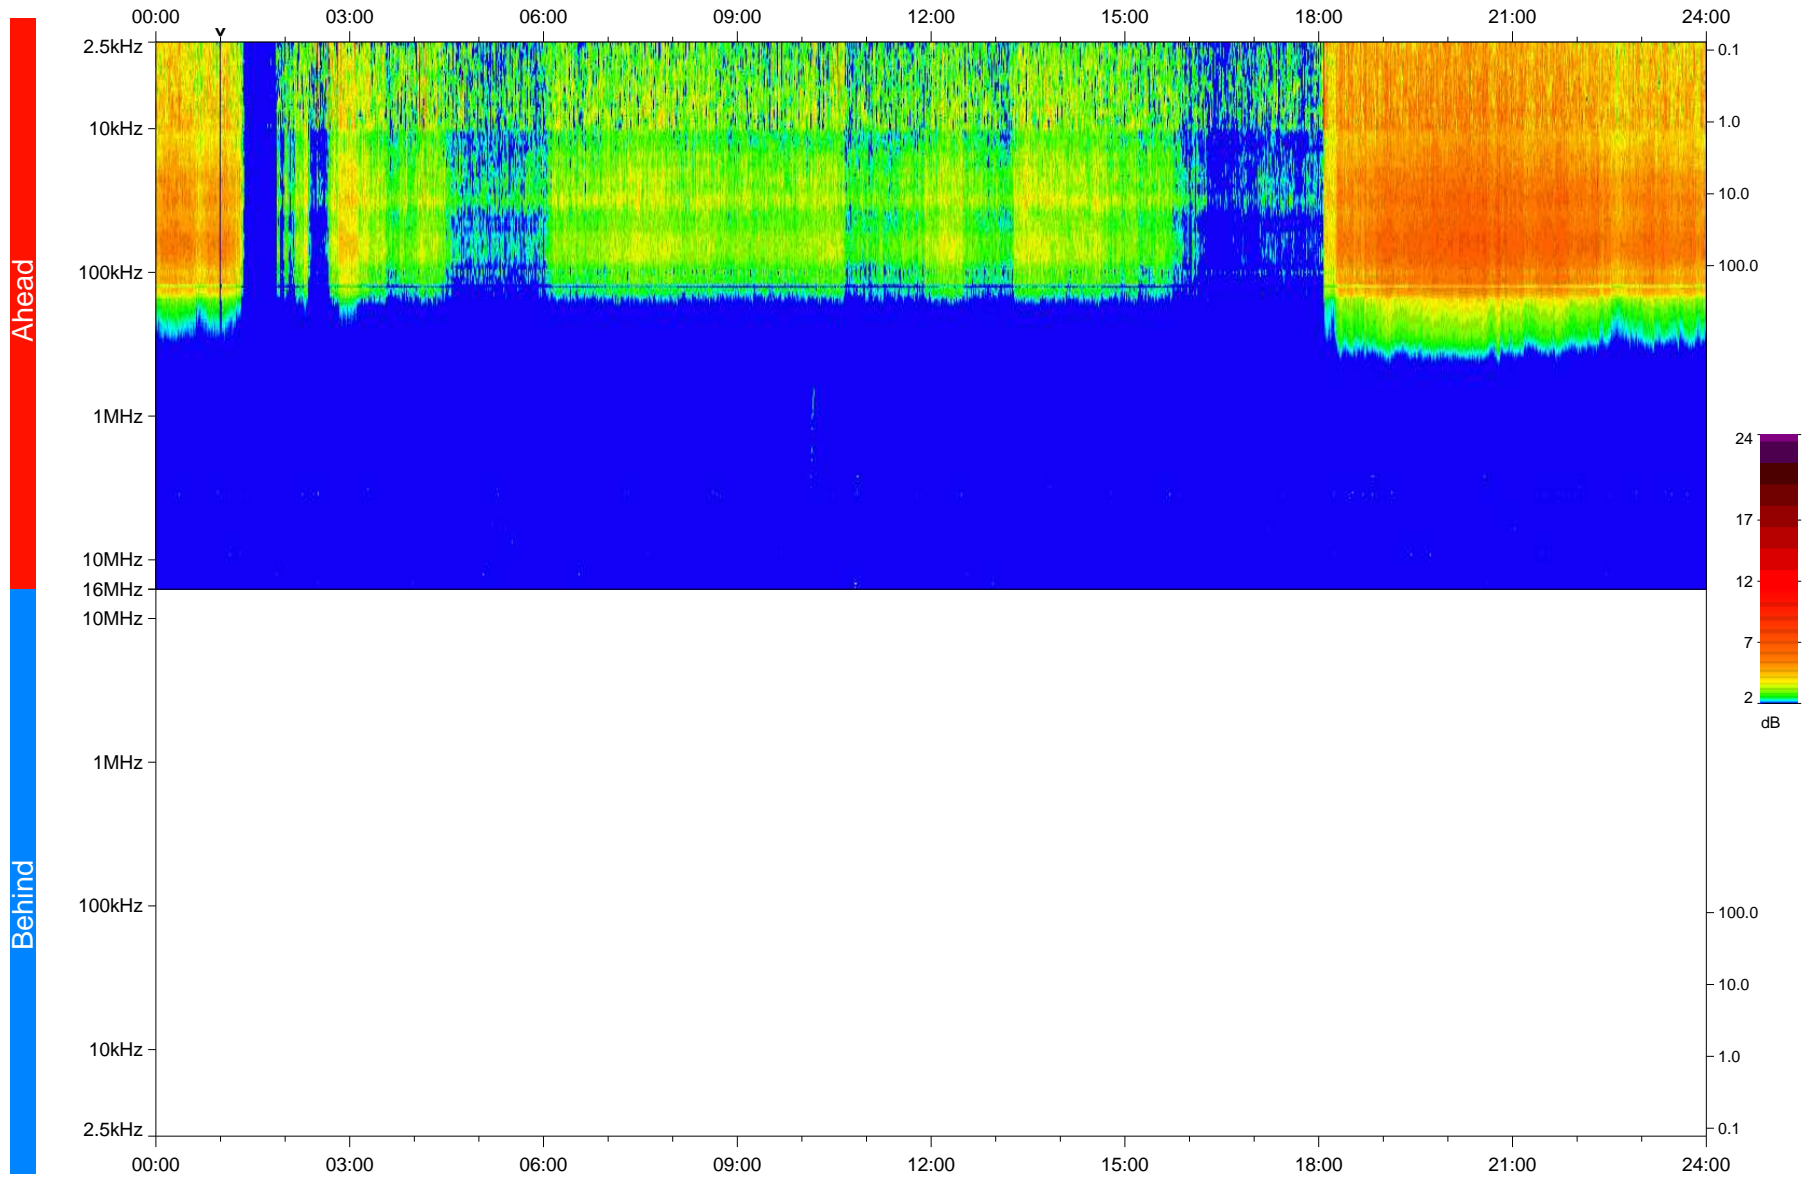

STEREO/WAVES Daily Summary - 03-Dec-2020 (DOY 338)

Ahead source file: swaves_ahead_2020_338_1_05.fin
Ahead PSE Angle: -57.9°

Behind PSE Angle: 57.6°
Behind source file: No STEREO-B data

Time (UTC)

file: stereo_swaves_daily-summary_color_20201203_v03
made by: space.umn.edu on macOS with IDL 8.8.2 on 2022-09-15 18:35:52, with TLib V945 / dynspec V311