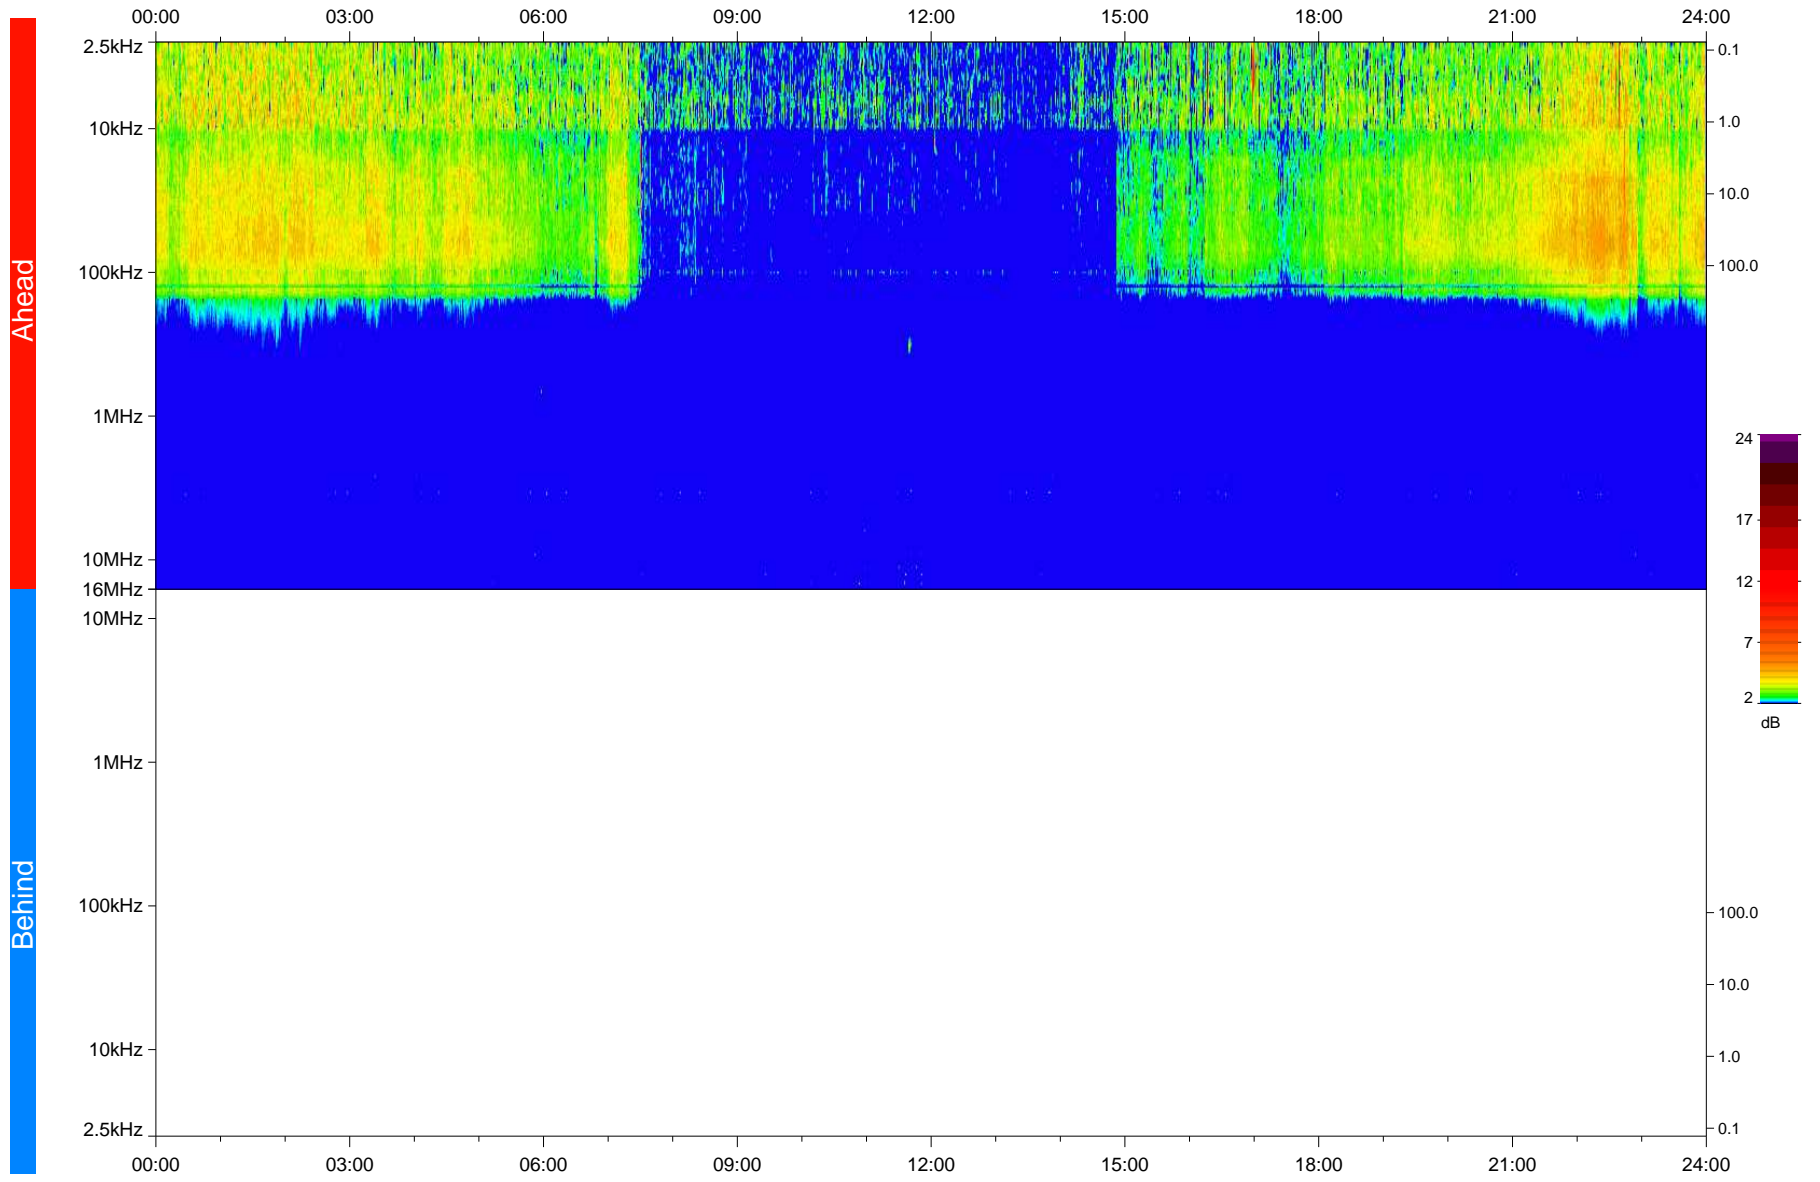

STEREO/WAVES Daily Summary - 02-Dec-2020 (DOY 337)

Ahead source file: swaves_ahead_2020_337_1_05.fin
Ahead PSE Angle: -57.9°

Behind PSE Angle: 57.6°
Behind source file: No STEREO-B data

Time (UTC)

file: stereo_swaves_daily-summary_color_20201202_v04
made by: space.umn.edu on macOS with IDL 8.8.2 on 2022-10-03 19:42:16, with TLib V945 / dynspec V311