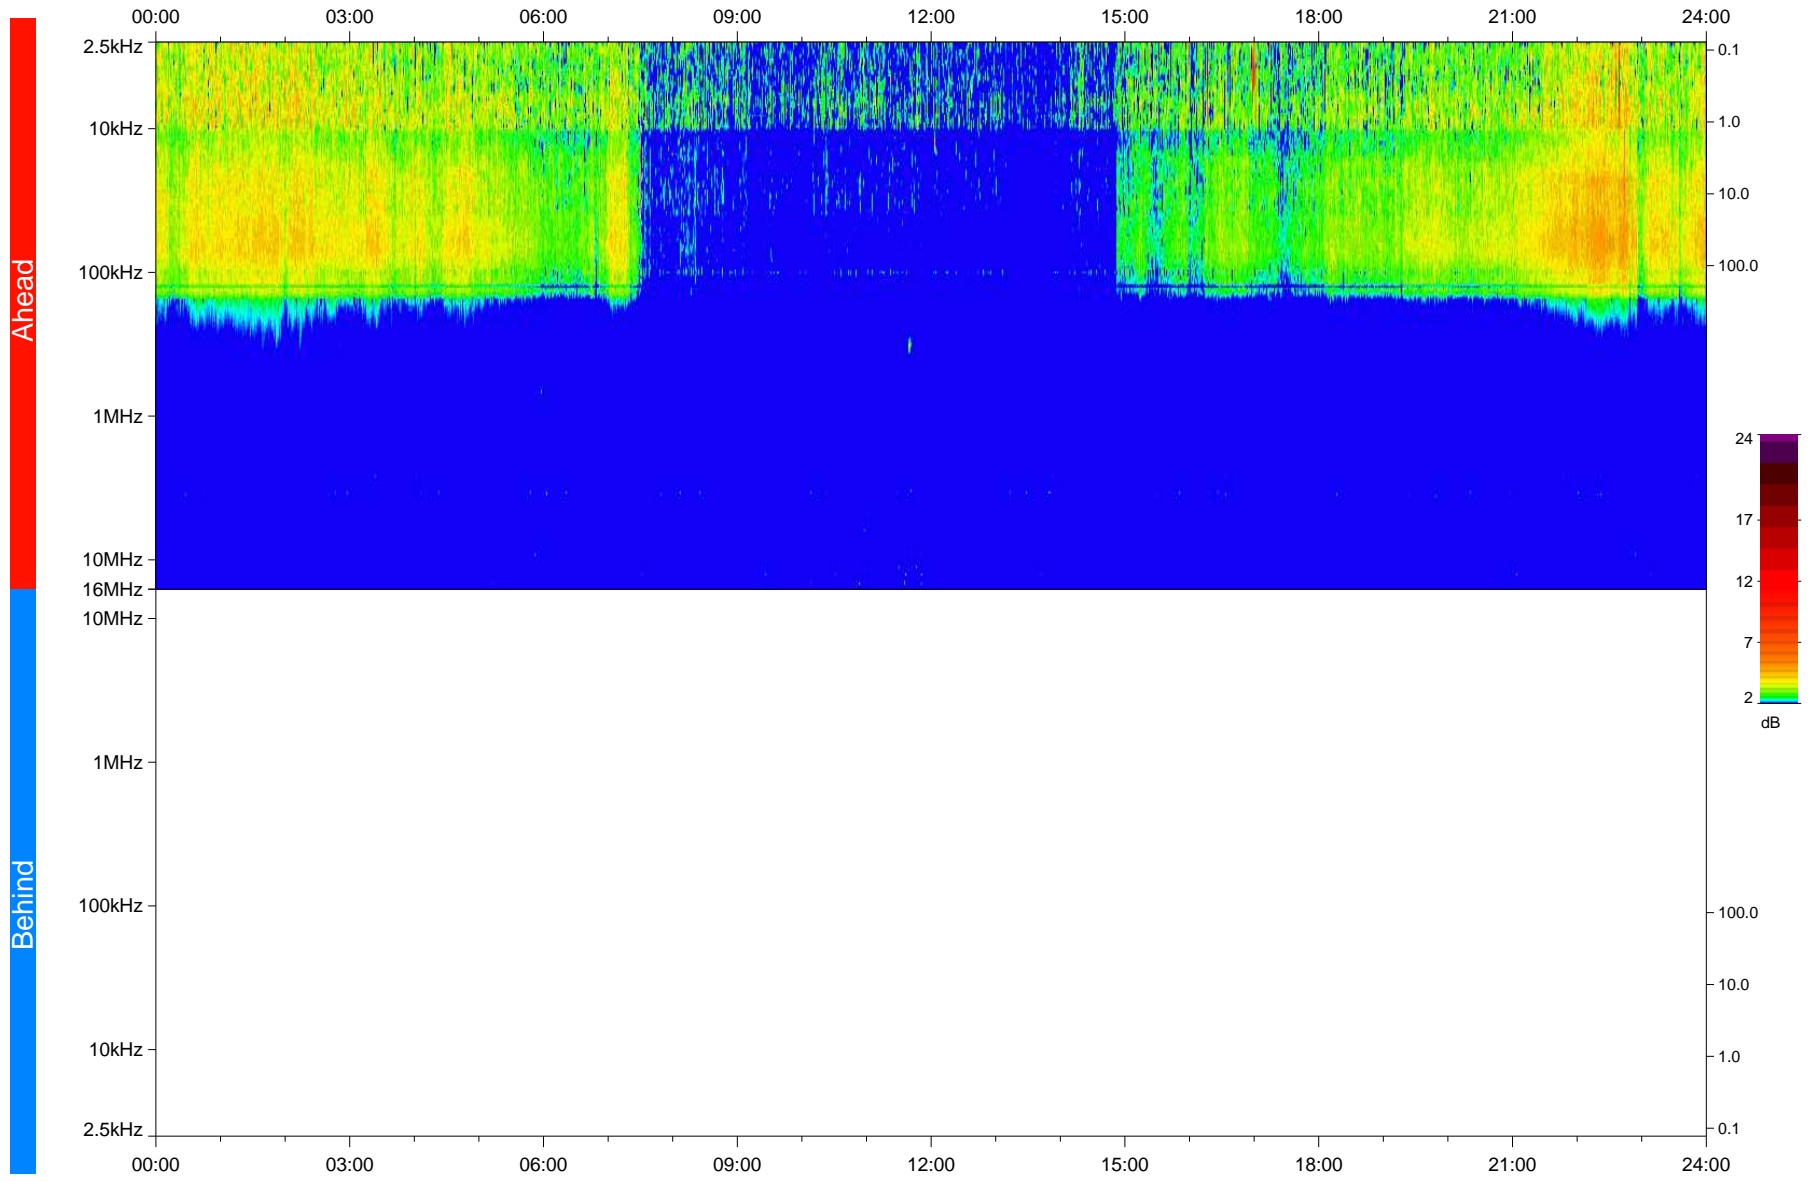

STEREO/WAVES Daily Summary - 02-Dec-2020 (DOY 337)

Ahead source file: swaves_ahead_2020_337_1_05.fin
Ahead PSE Angle: -57.9°

Behind PSE Angle: 57.6°
Behind source file: No STEREO-B data

Time (UTC)

file: stereo_swaves_daily-summary_color_20201202_v03
made by: space.umn.edu on macOS with IDL 8.8.2 on 2022-09-15 18:34:29, with TLib V945 / dynspec V311