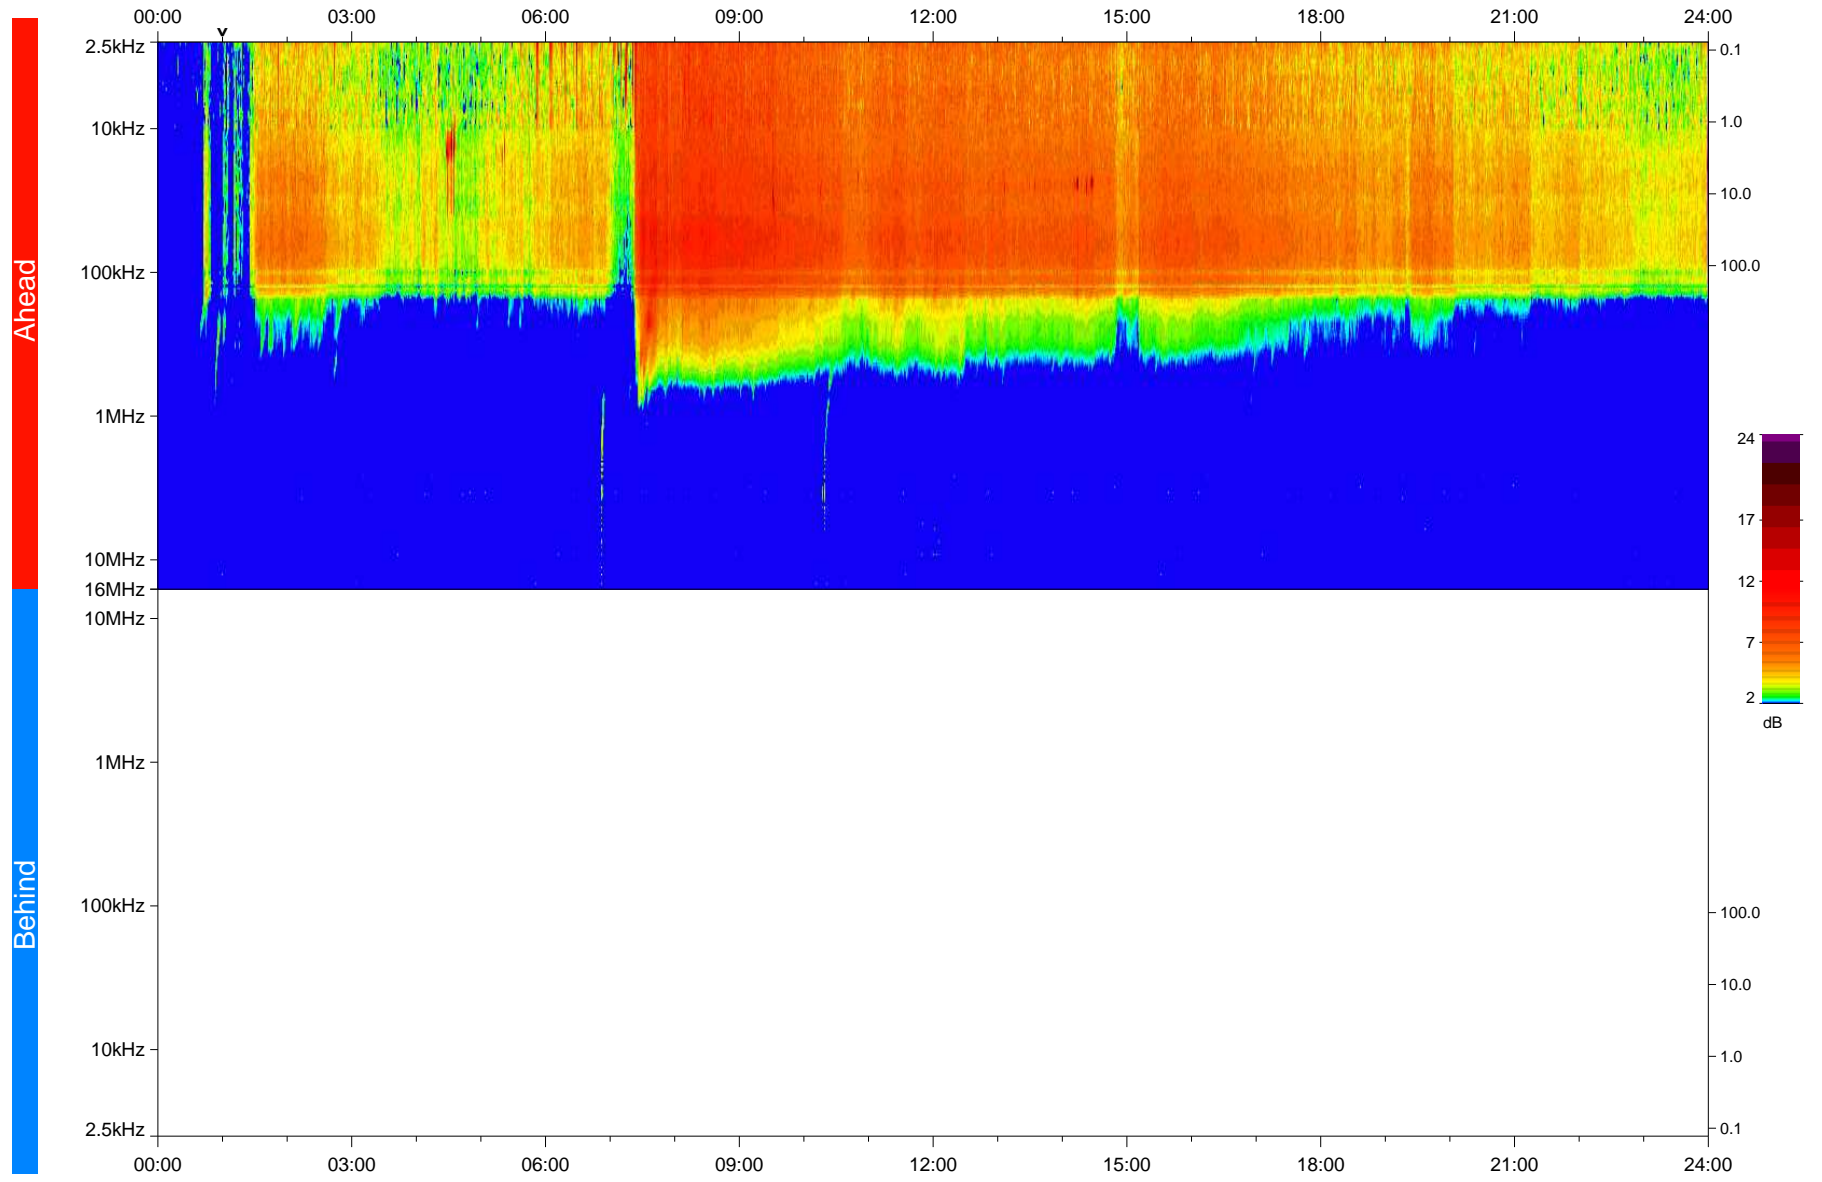

# STEREO/WAVES Daily Summary - 01-Dec-2020 (DOY 336)

Ahead source file: swaves\_ahead\_2020\_336\_1\_05.fin  
Ahead PSE Angle: -57.9°

Behind PSE Angle: 57.7°  
Behind source file: No STEREO-B data

Time (UTC)

file: stereo\_swaves\_daily-summary\_color\_20201201\_v04  
made by: space.umn.edu on macOS with IDL 8.8.2 on 2022-10-03 19:40:48, with TLib V945 / dynspec V311