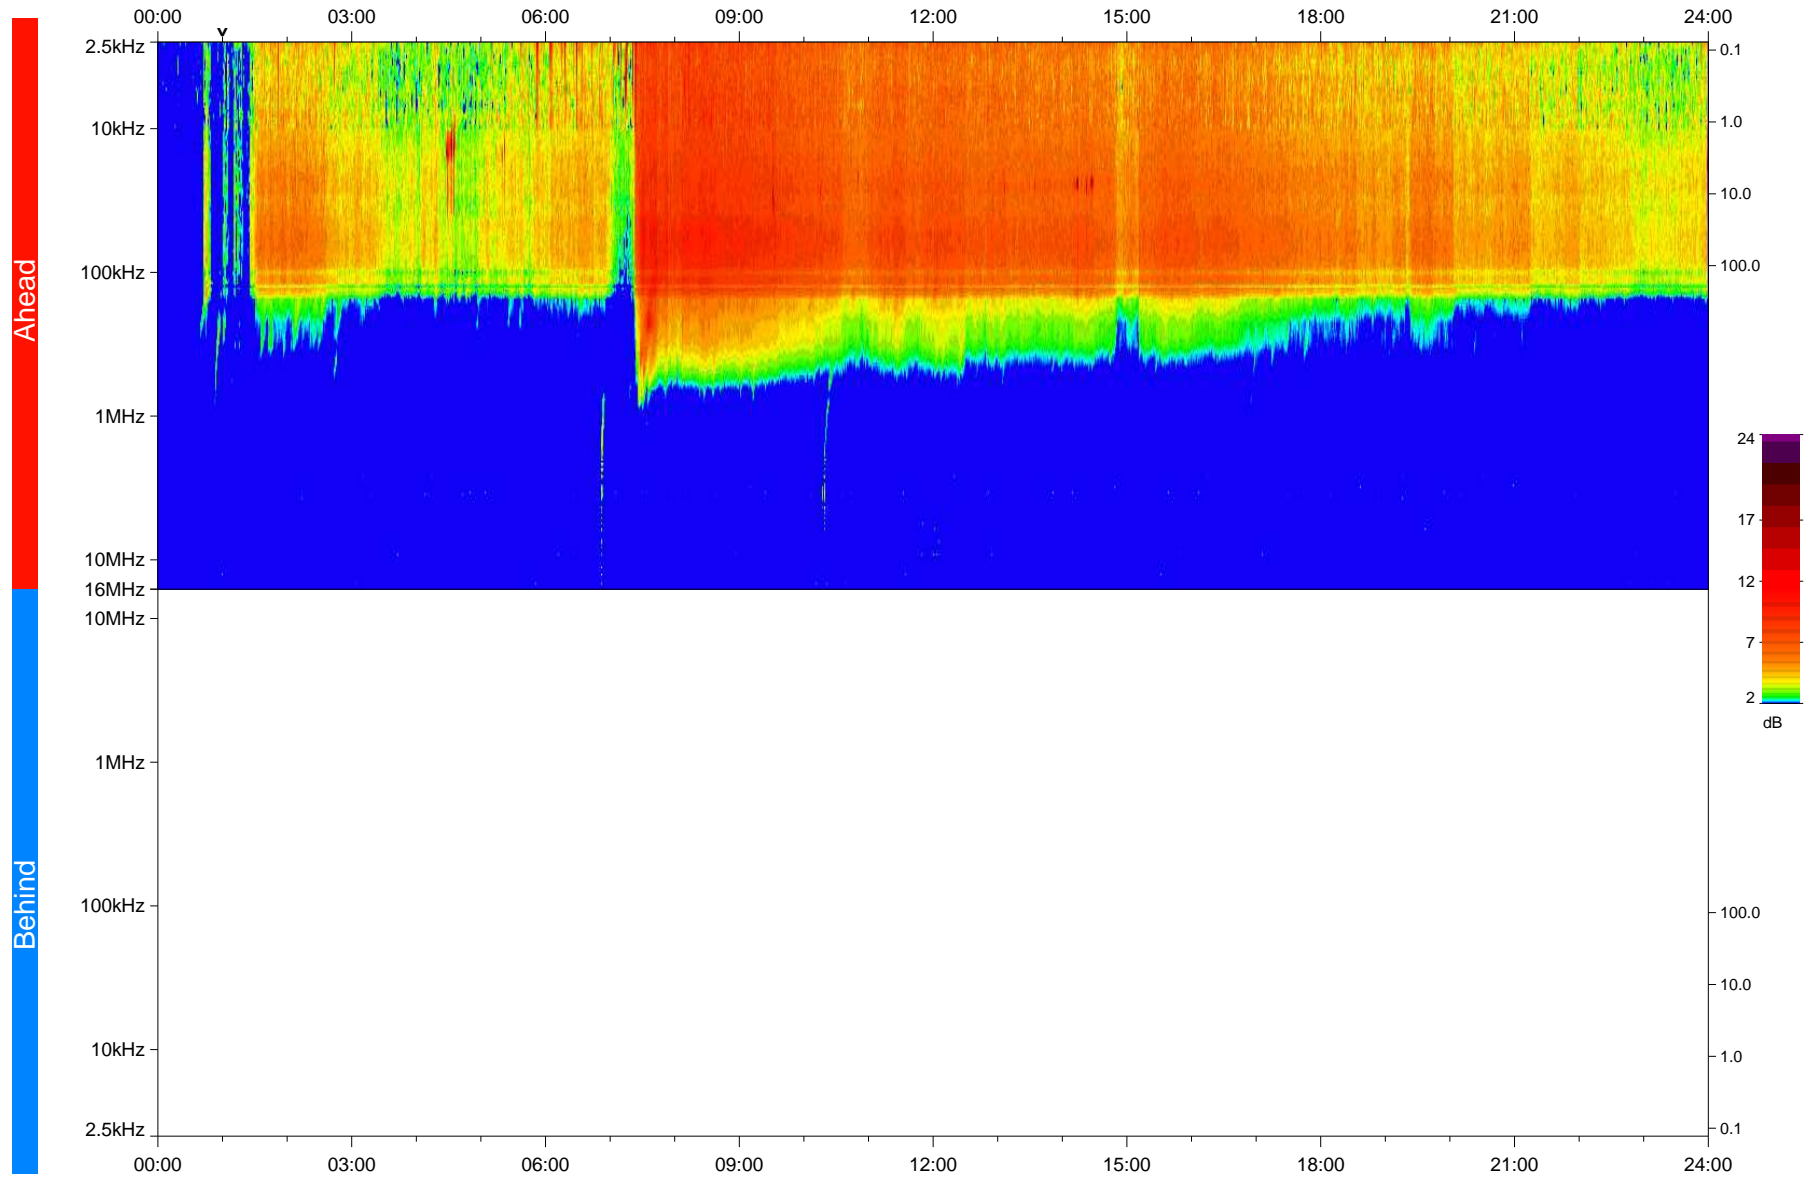

# STEREO/WAVES Daily Summary - 01-Dec-2020 (DOY 336)

Ahead source file: swaves\_ahead\_2020\_336\_1\_05.fin  
Ahead PSE Angle: -57.9°

Behind PSE Angle: 57.7°  
Behind source file: No STEREO-B data

Time (UTC)

file: stereo\_swaves\_daily-summary\_color\_20201201\_v03  
made by: space.umn.edu on macOS with IDL 8.8.2 on 2022-09-15 18:33:09, with TLib V945 / dynspec V311