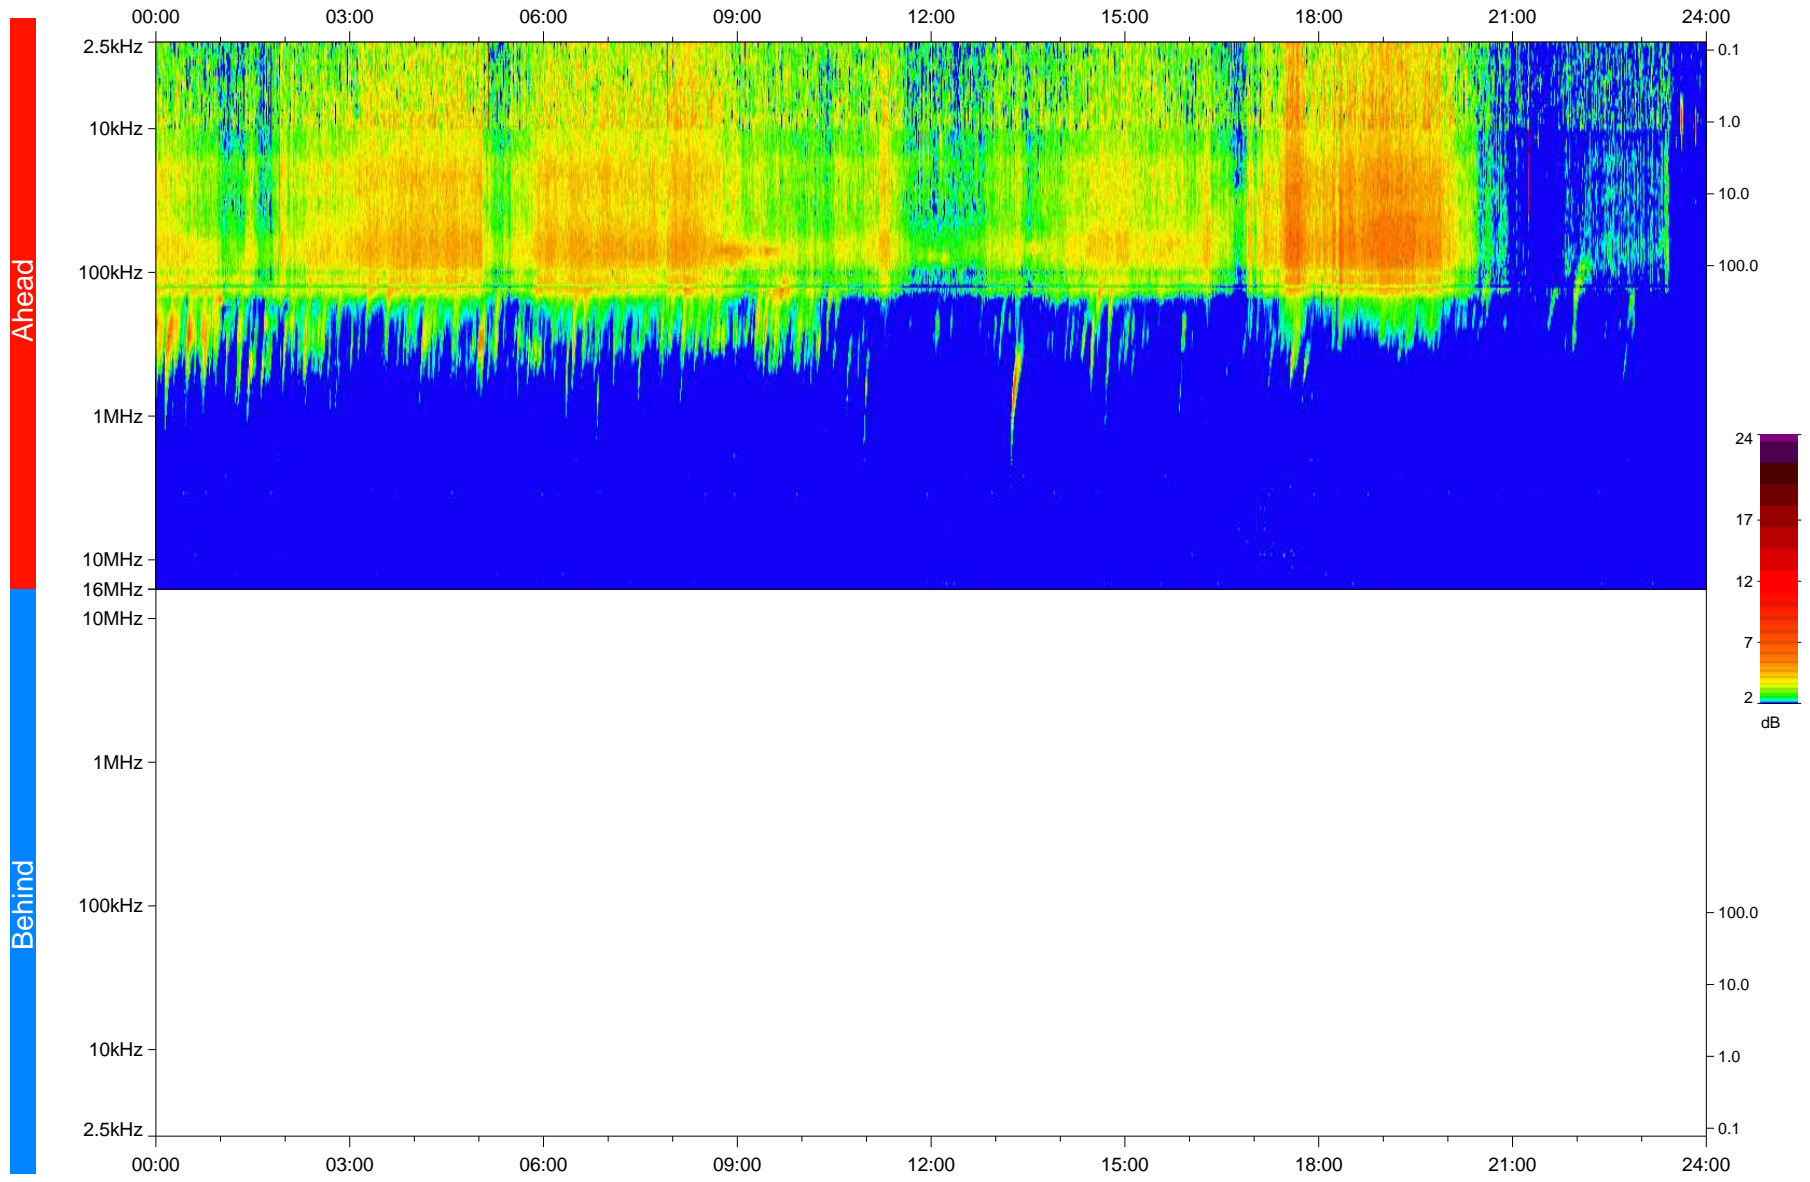

# STEREO/WAVES Daily Summary - 30-Nov-2020 (DOY 335)

Ahead source file: swaves\_ahead\_2020\_335\_1\_05.fin  
Ahead PSE Angle: -57.9°

Behind PSE Angle: 57.7°  
Behind source file: No STEREO-B data

Time (UTC)

file: stereo\_swaves\_daily-summary\_color\_20201130\_v04  
made by: space.umn.edu on macOS with IDL 8.8.2 on 2022-10-03 19:39:17, with TLib V945 / dynspec V311