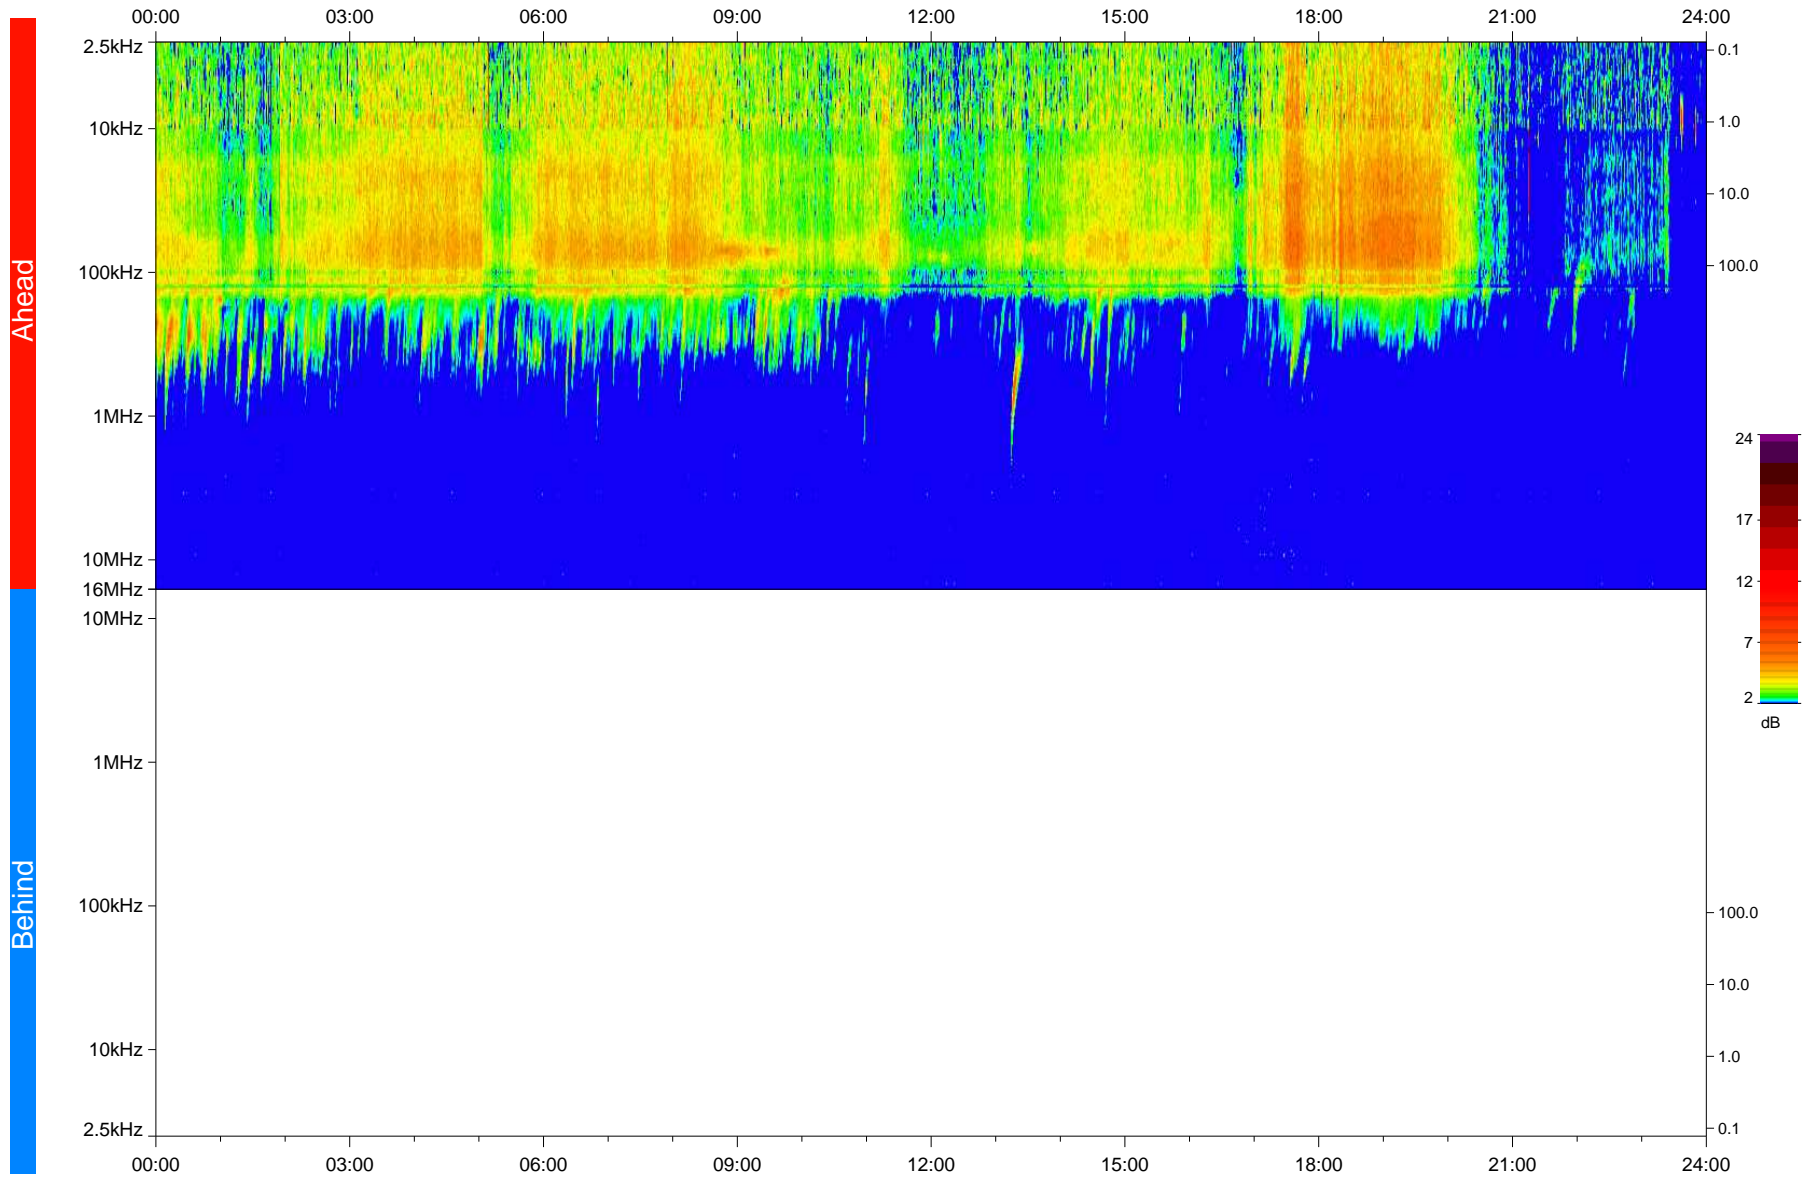

STEREO/WAVES Daily Summary - 30-Nov-2020 (DOY 335)

Ahead source file: swaves_ahead_2020_335_1_05.fin
Ahead PSE Angle: -57.9°

Behind PSE Angle: 57.7°
Behind source file: No STEREO-B data

Time (UTC)

file: stereo_swaves_daily-summary_color_20201130_v03
made by: space.umn.edu on macOS with IDL 8.8.2 on 2022-09-15 18:31:46, with TLib V945 / dynspec V311