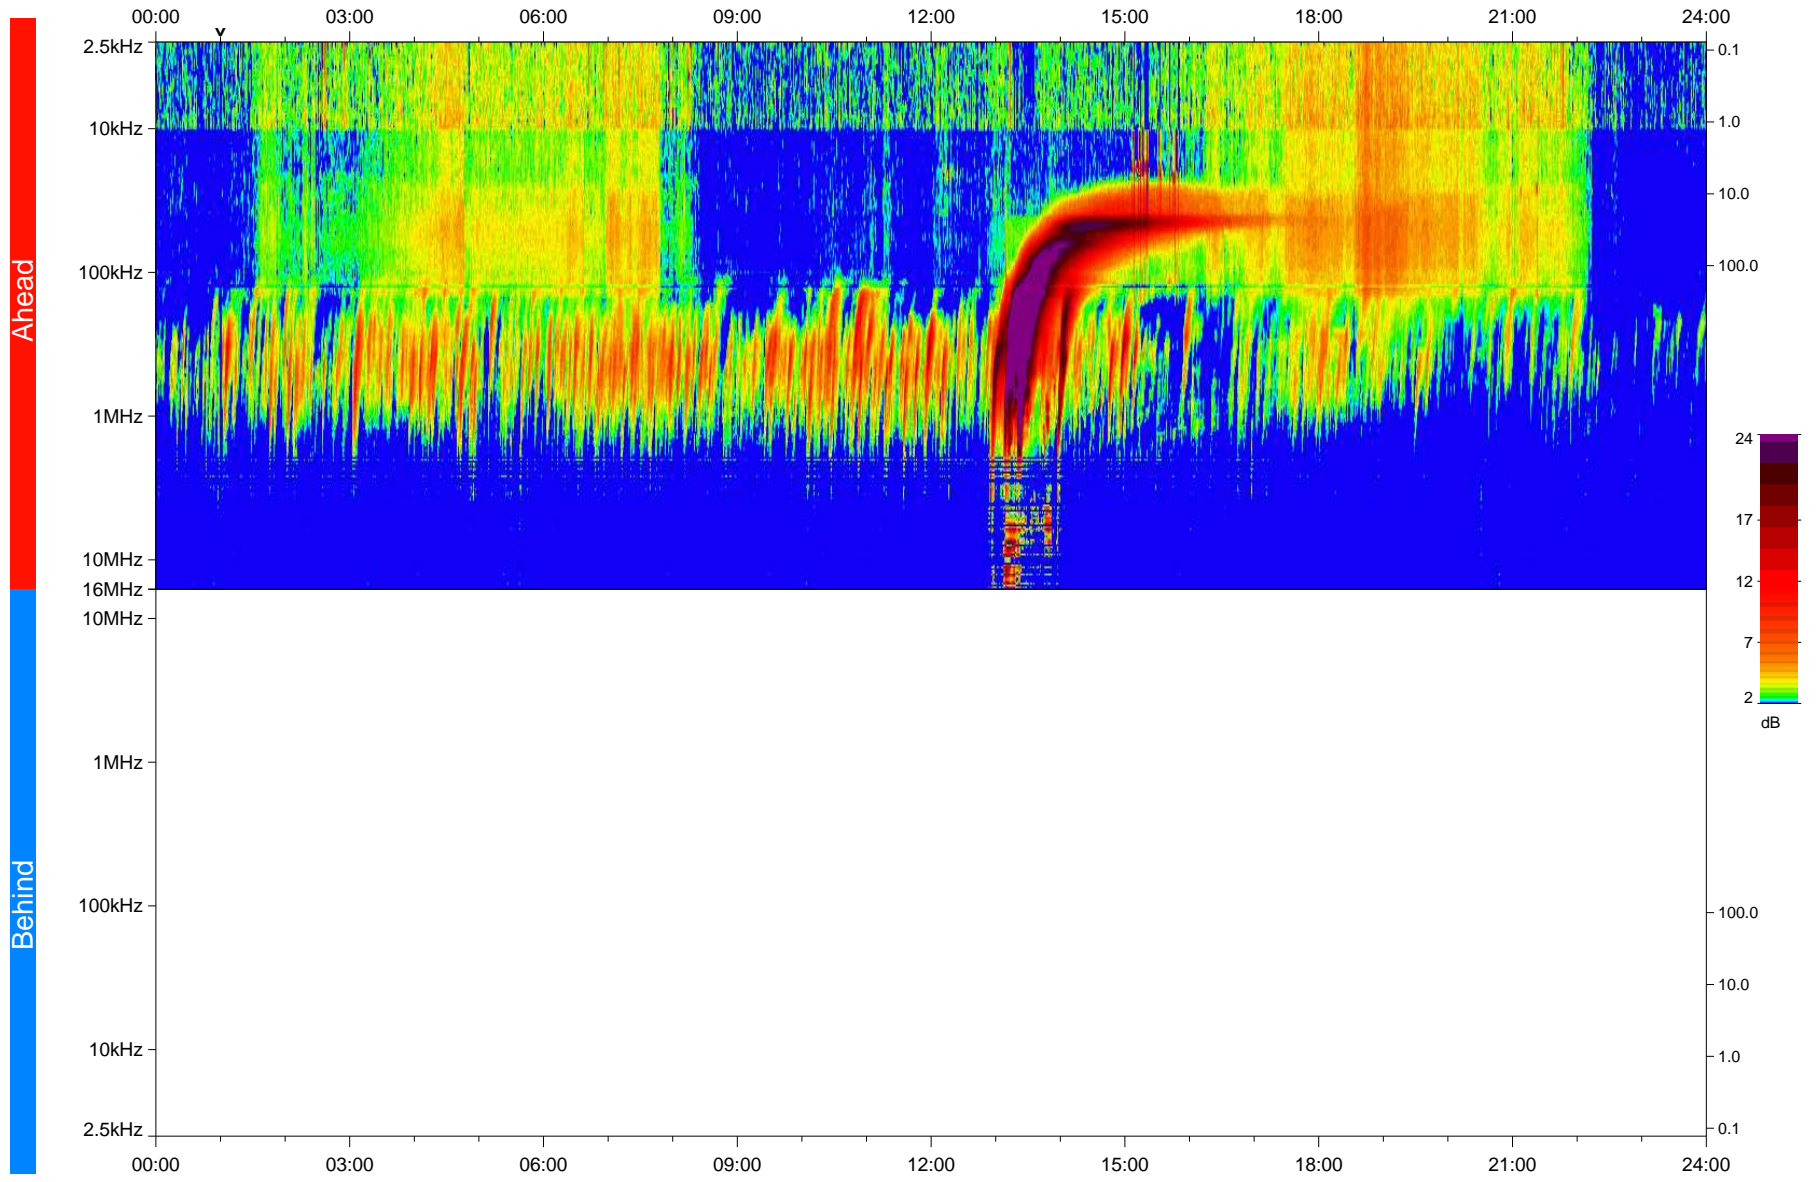

STEREO/WAVES Daily Summary - 29-Nov-2020 (DOY 334)

Ahead source file: swaves_ahead_2020_334_1_05.fin
Ahead PSE Angle: -58.0°

Behind PSE Angle: 57.7°
Behind source file: No STEREO-B data

Time (UTC)

file: stereo_swaves_daily-summary_color_20201129_v04
made by: space.umn.edu on macOS with IDL 8.8.2 on 2022-10-03 19:37:48, with TLib V945 / dynspec V311