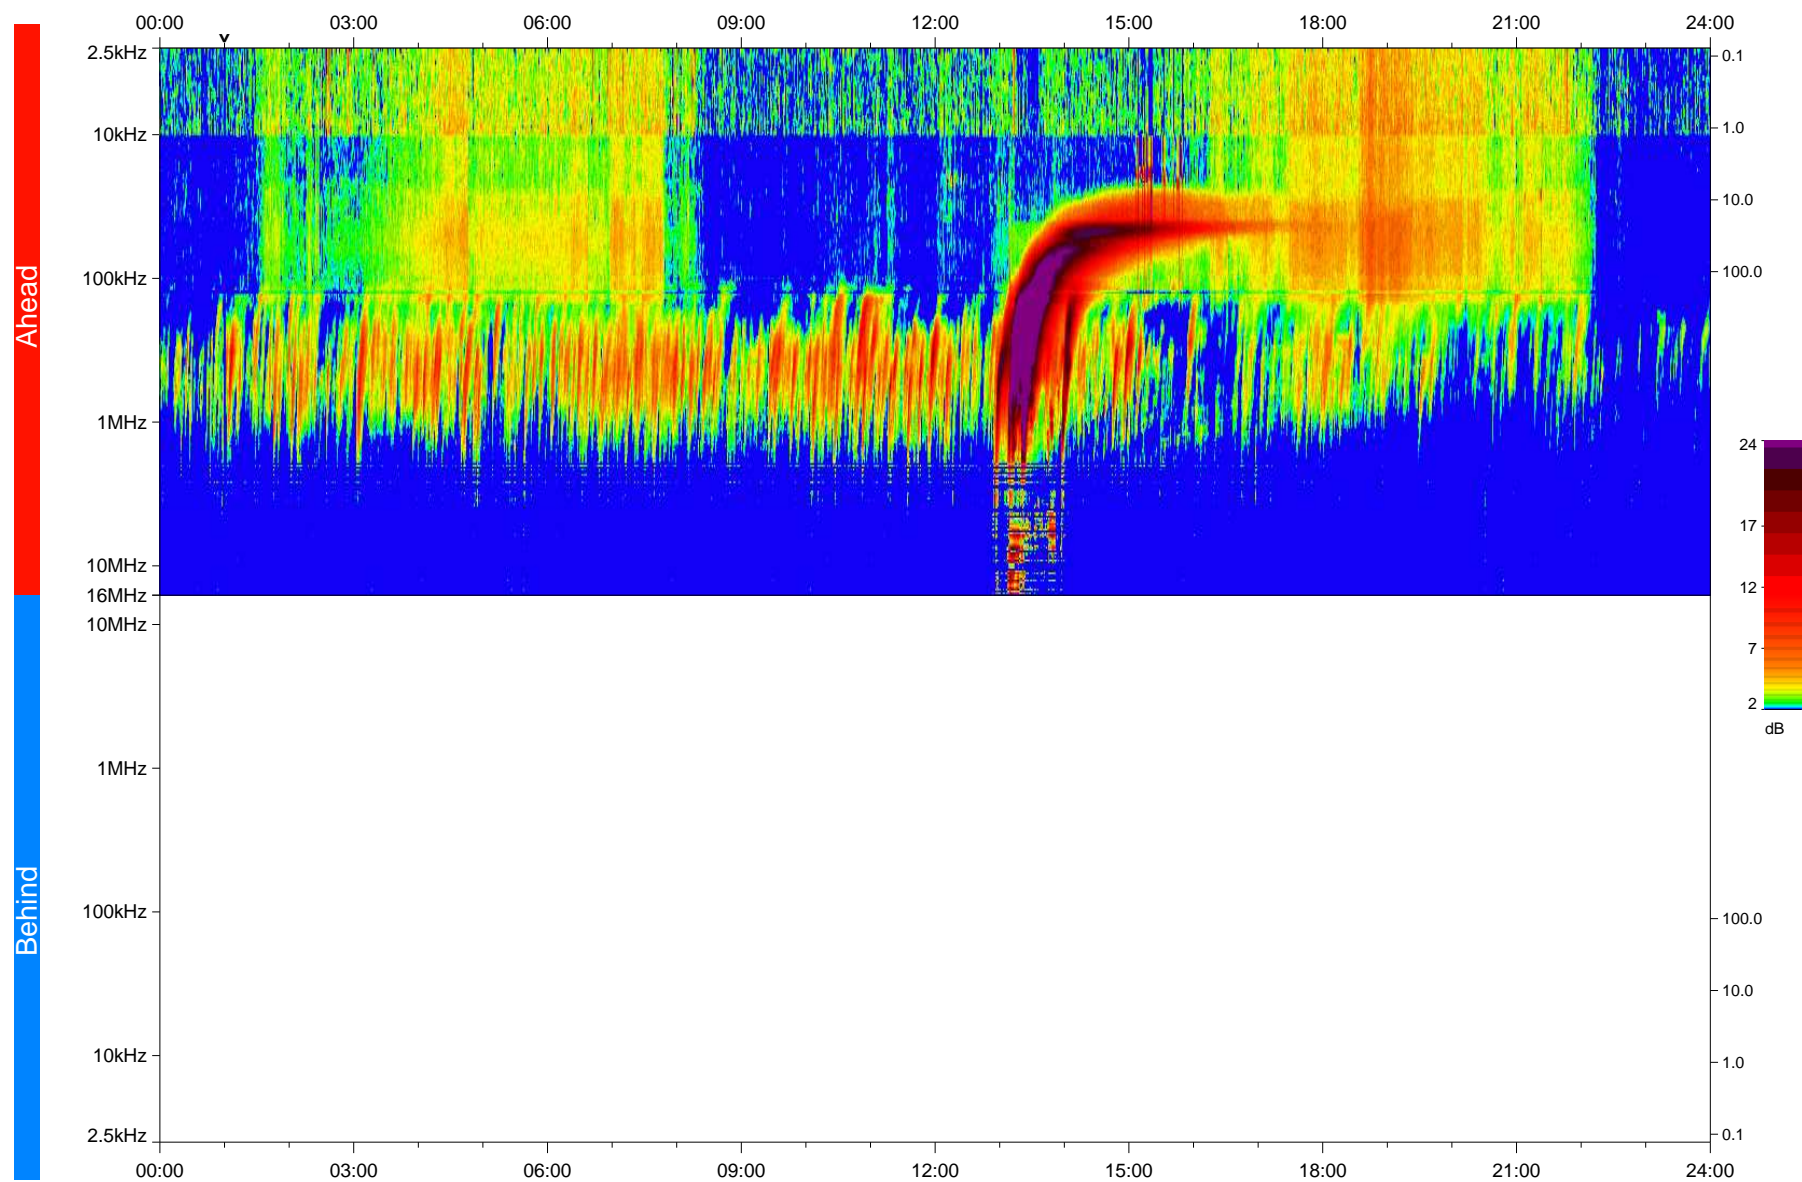

STEREO/WAVES Daily Summary - 29-Nov-2020 (DOY 334)

Ahead source file: swaves_ahead_2020_334_1_05.fin
Ahead PSE Angle: -58.0°

Behind PSE Angle: 57.7°
Behind source file: No STEREO-B data

Time (UTC)

file: stereo_swaves_daily-summary_color_20201129_v03
made by: space.umn.edu on macOS with IDL 8.8.2 on 2022-09-15 18:30:25, with TLib V945 / dynspec V311