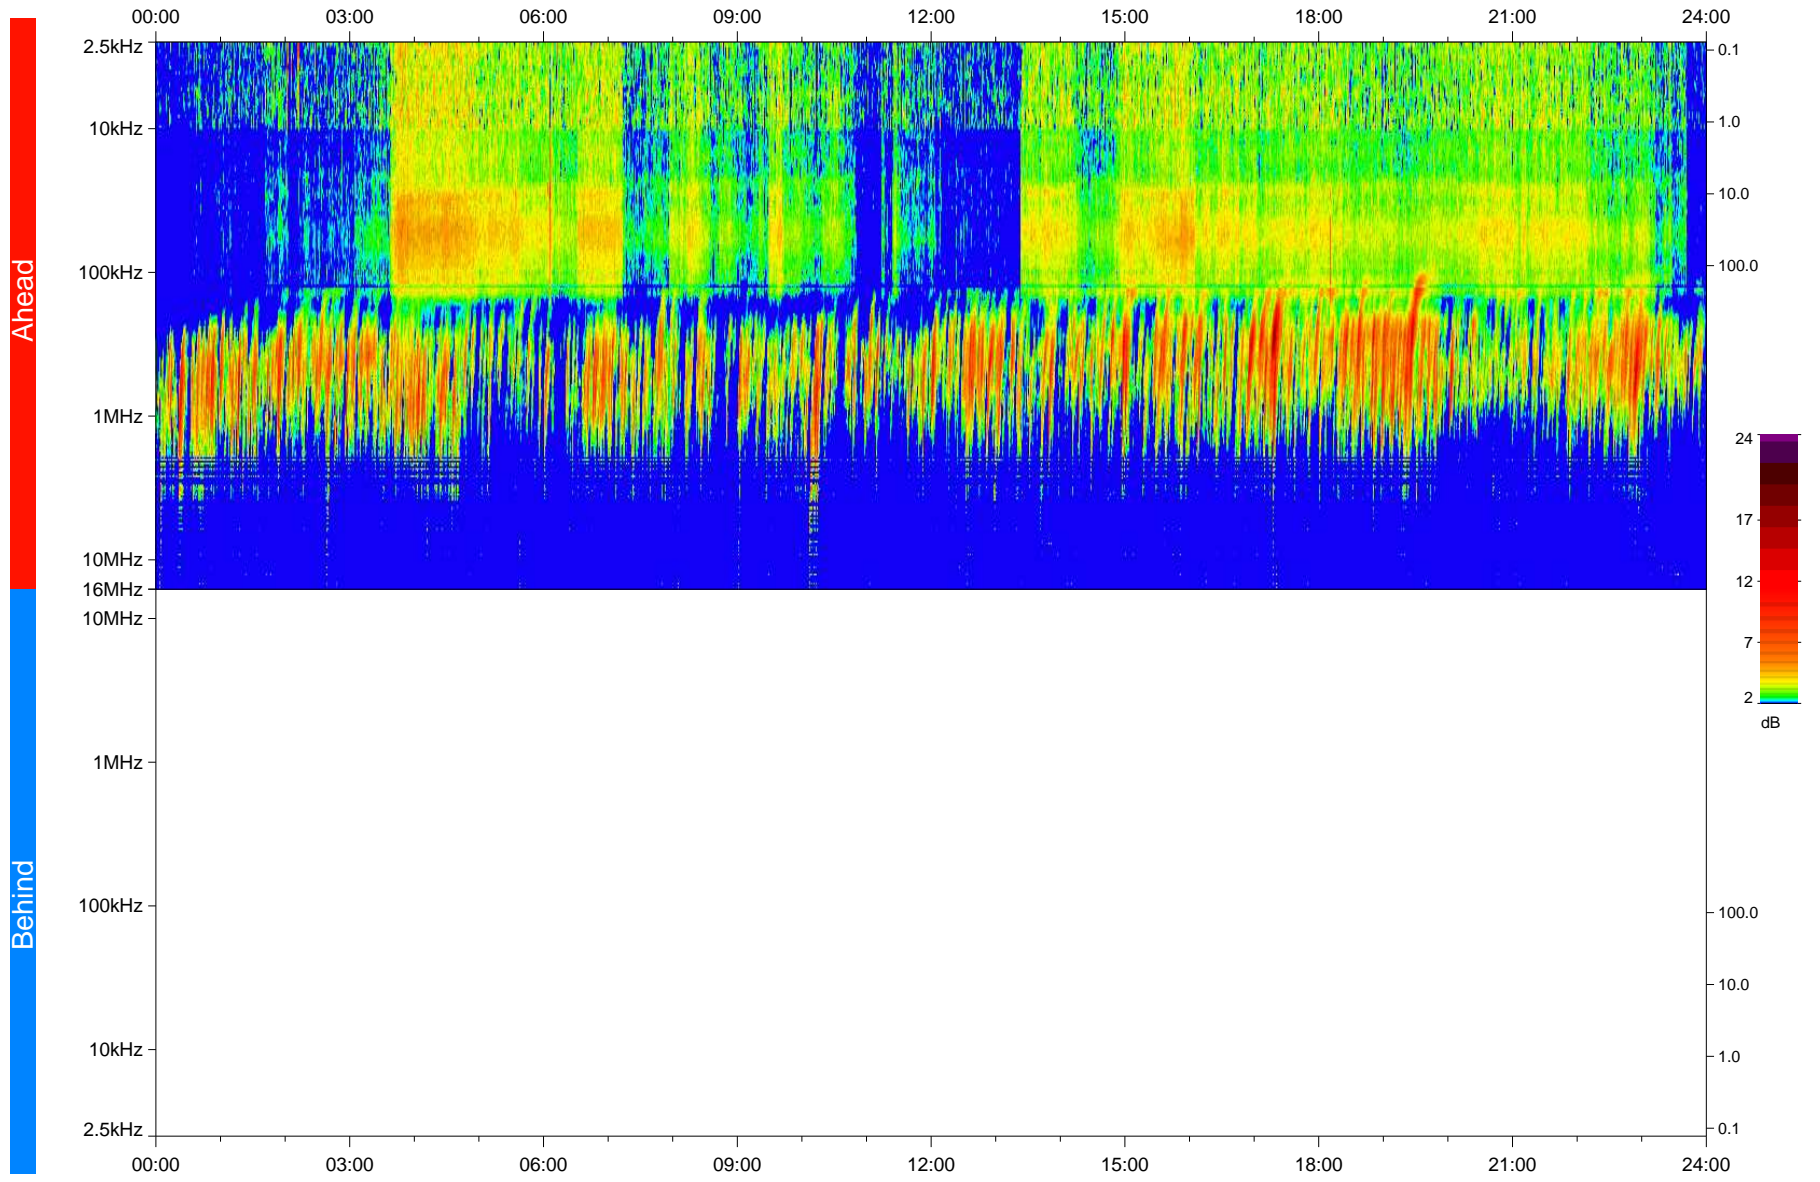

# STEREO/WAVES Daily Summary - 28-Nov-2020 (DOY 333)

Ahead source file: swaves\_ahead\_2020\_333\_1\_05.fin  
Ahead PSE Angle: -58.0°

Behind PSE Angle: 57.7°  
Behind source file: No STEREO-B data

Time (UTC)

file: stereo\_swaves\_daily-summary\_color\_20201128\_v04  
made by: space.umn.edu on macOS with IDL 8.8.2 on 2022-10-03 19:36:17, with TMatlab V945 / dynspec V311