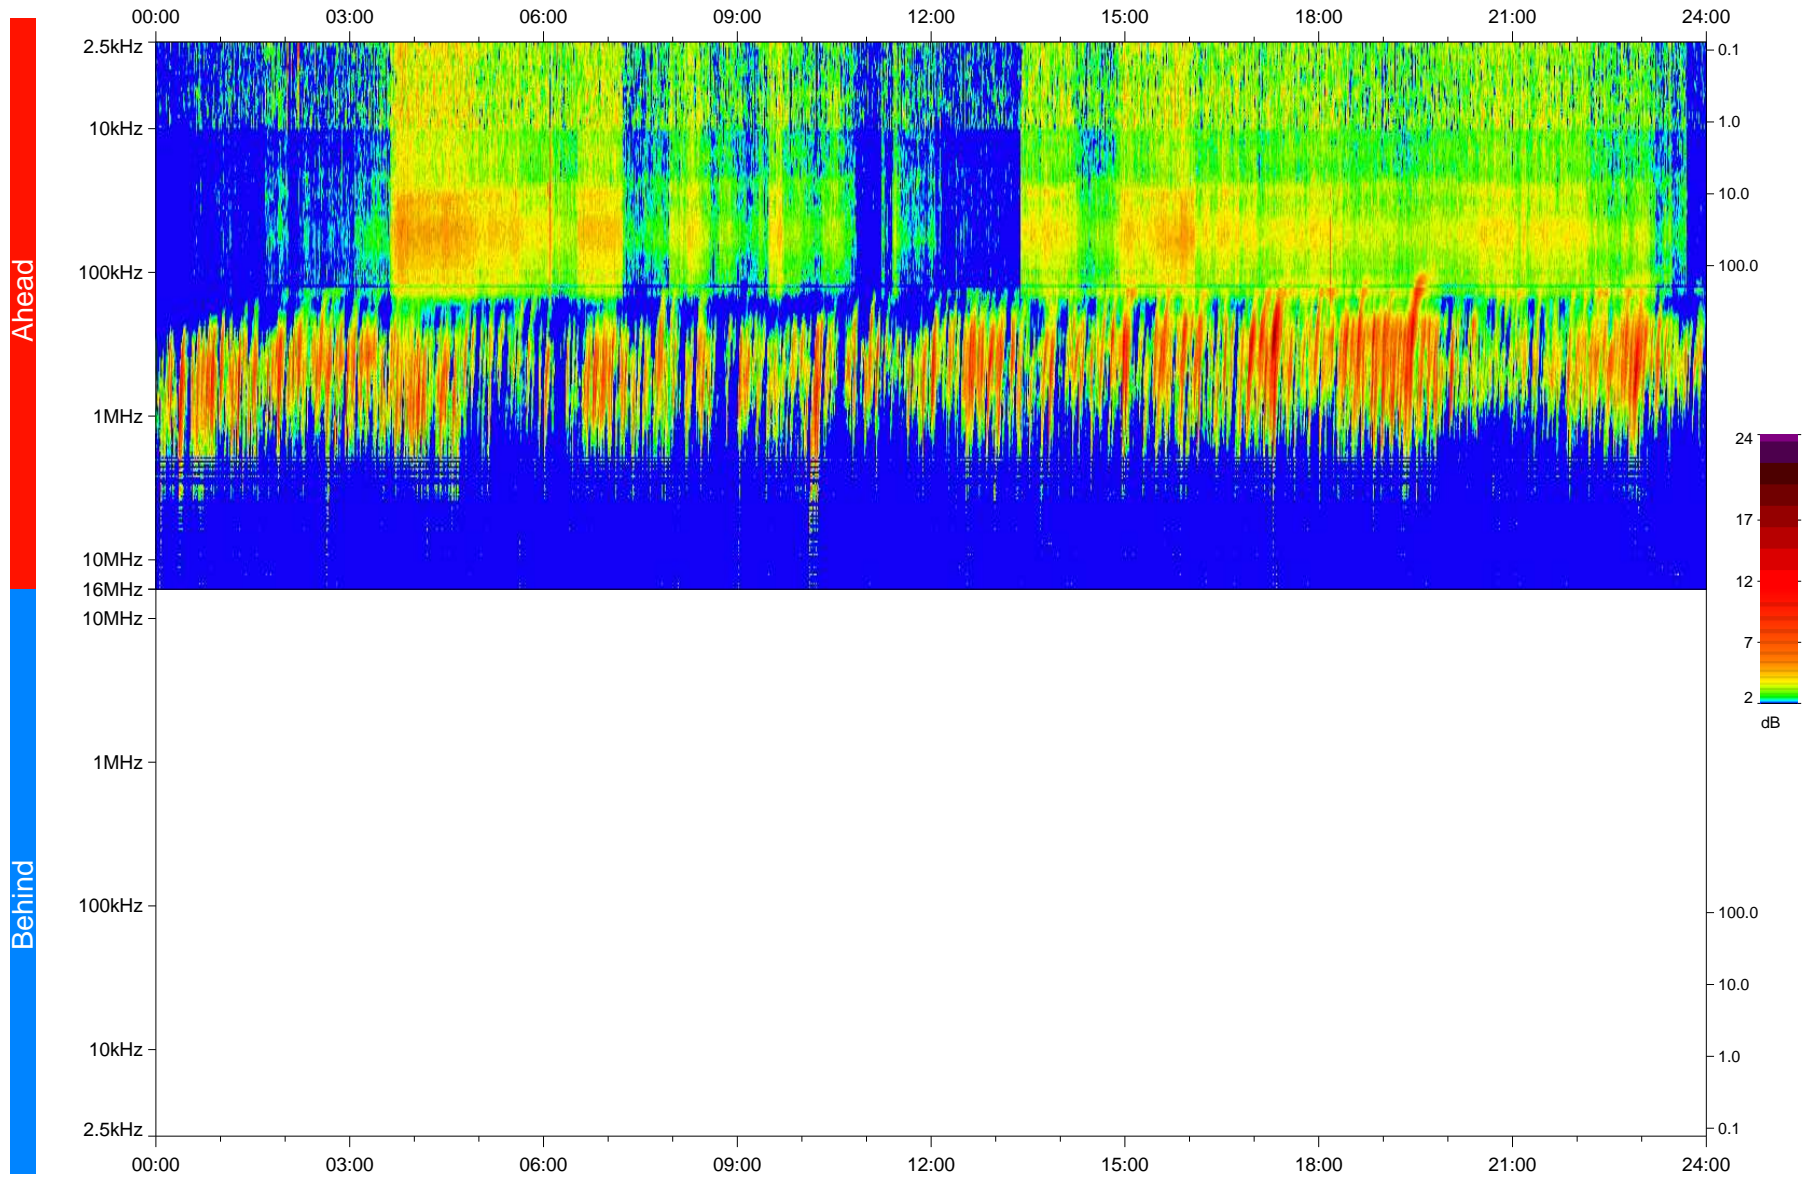

# STEREO/WAVES Daily Summary - 28-Nov-2020 (DOY 333)

Ahead source file: swaves\_ahead\_2020\_333\_1\_05.fin  
Ahead PSE Angle: -58.0°

Behind PSE Angle: 57.7°  
Behind source file: No STEREO-B data

Time (UTC)

file: stereo\_swaves\_daily-summary\_color\_20201128\_v03  
made by: space.umn.edu on macOS with IDL 8.8.2 on 2022-09-15 18:29:01, with TLib V945 / dynspec V311