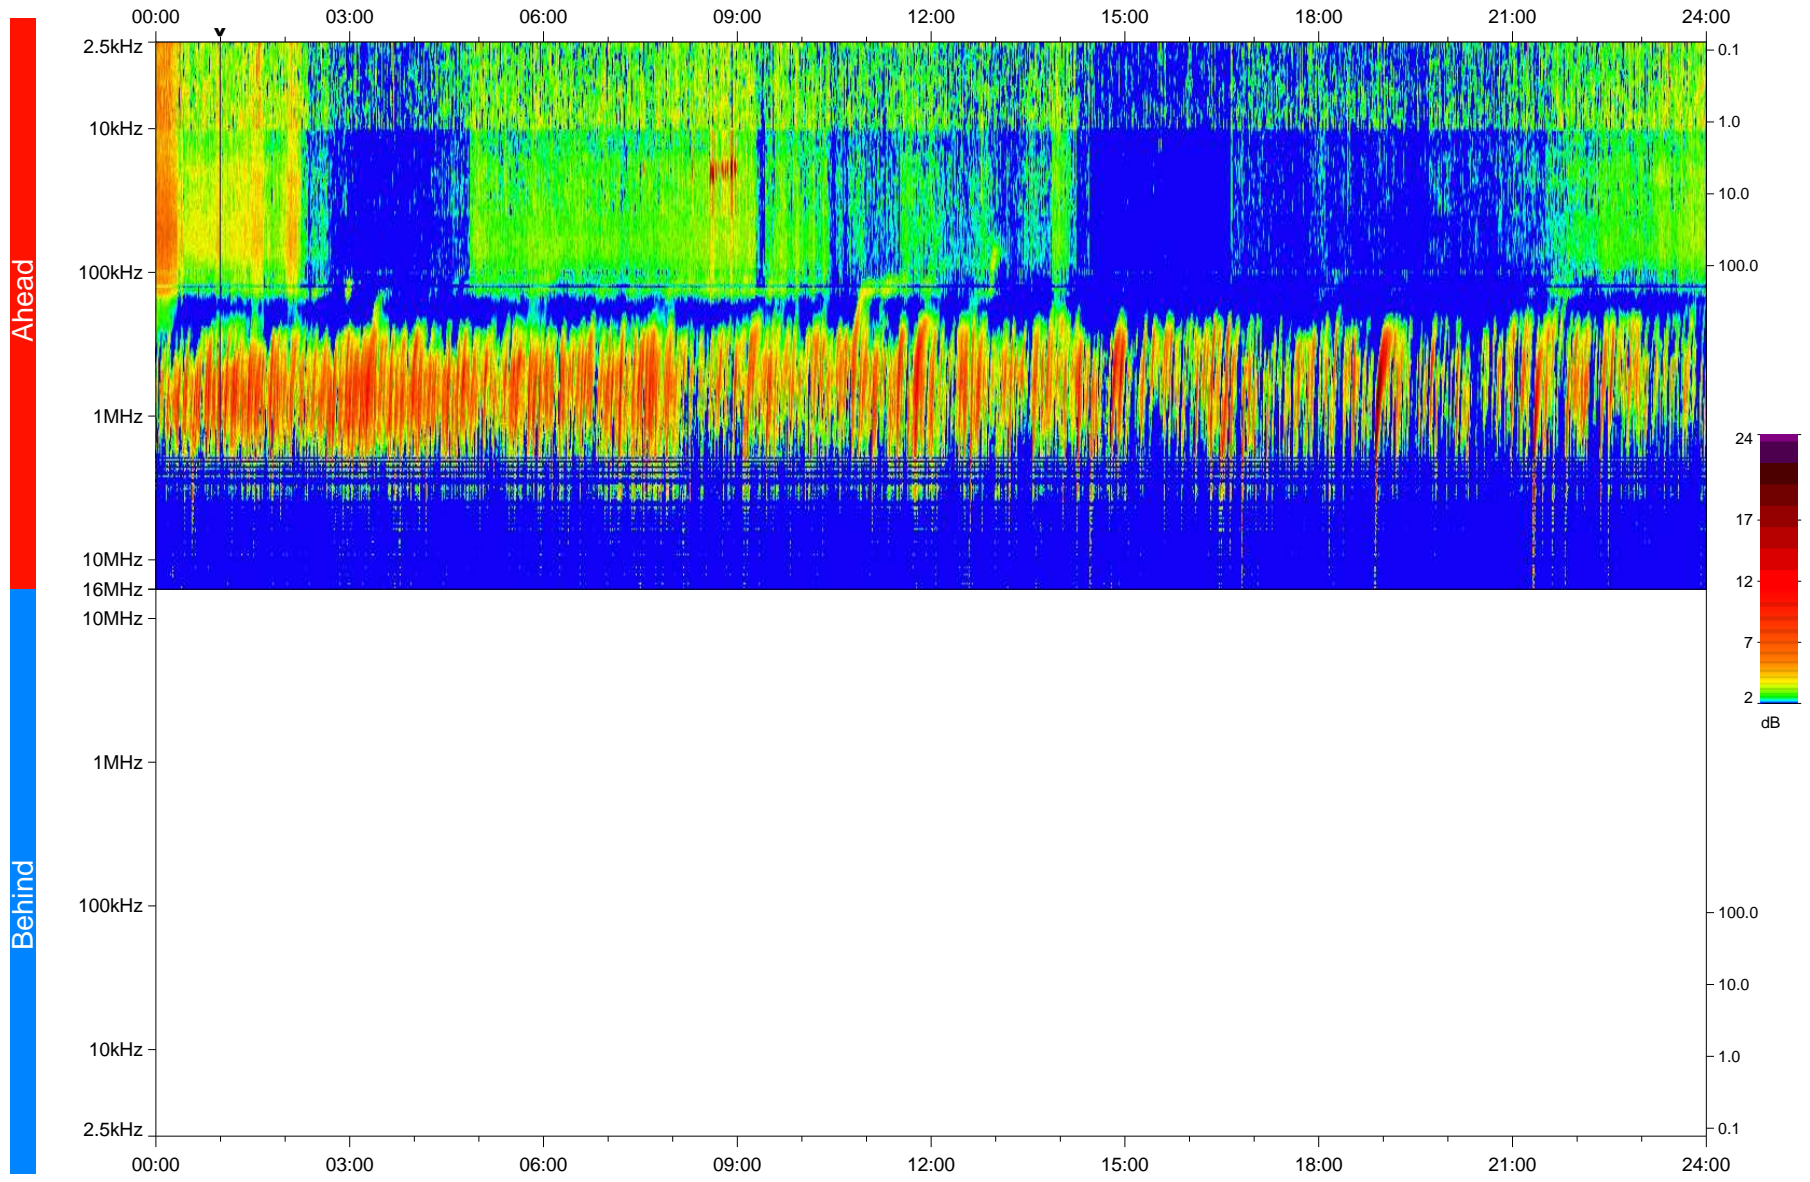

STEREO/WAVES Daily Summary - 27-Nov-2020 (DOY 332)

Ahead source file: swaves_ahead_2020_332_1_05.fin
Ahead PSE Angle: -58.1°

Behind PSE Angle: 57.7°
Behind source file: No STEREO-B data

Time (UTC)

file: stereo_swaves_daily-summary_color_20201127_v04
made by: space.umn.edu on macOS with IDL 8.8.2 on 2022-10-03 19:34:47, with TLib V945 / dynspec V311