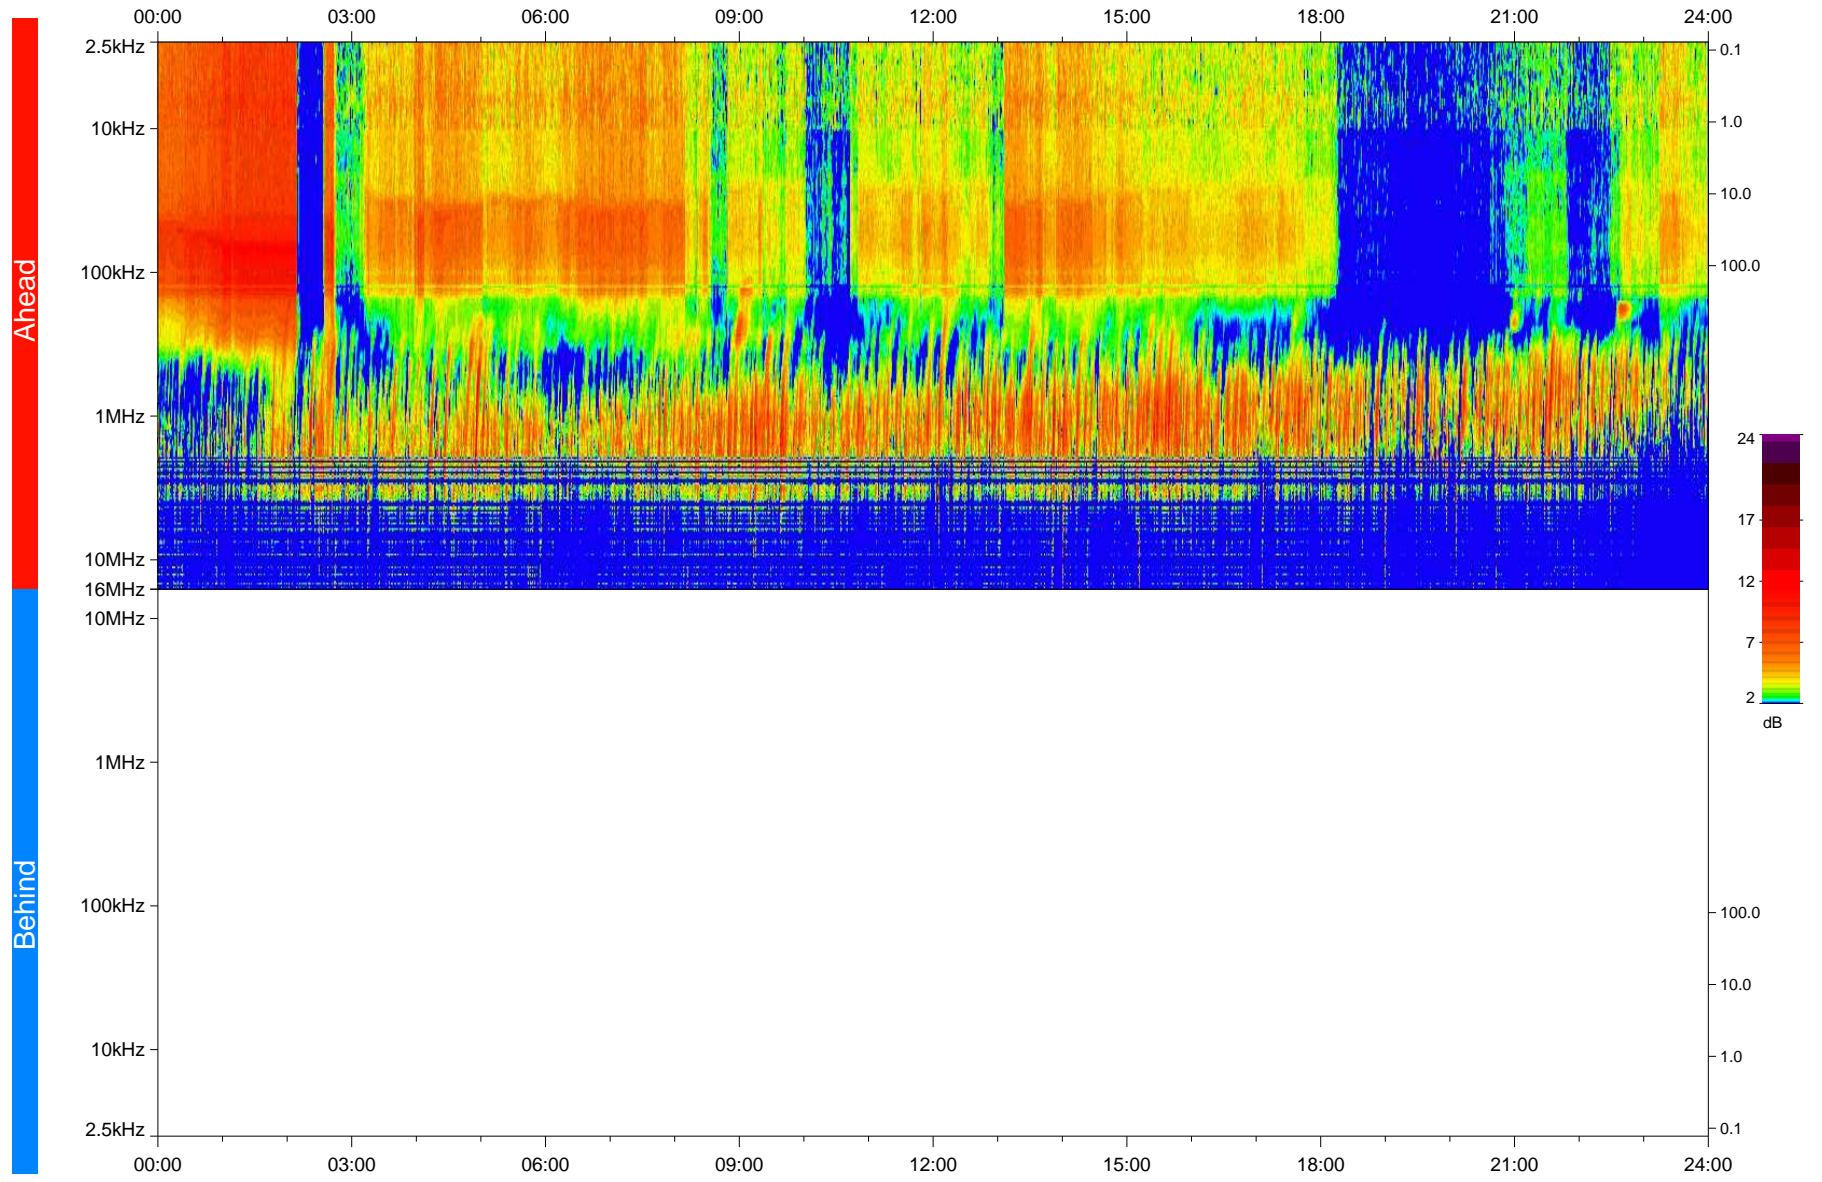

# STEREO/WAVES Daily Summary - 26-Nov-2020 (DOY 331)

Ahead source file: swaves\_ahead\_2020\_331\_1\_05.fin  
Ahead PSE Angle: -58.1°

Behind PSE Angle: 57.7°  
Behind source file: No STEREO-B data

Time (UTC)

file: stereo\_swaves\_daily-summary\_color\_20201126\_v04  
made by: space.umn.edu on macOS with IDL 8.8.2 on 2022-10-03 19:33:17, with TMLib V945 / dynspec V311