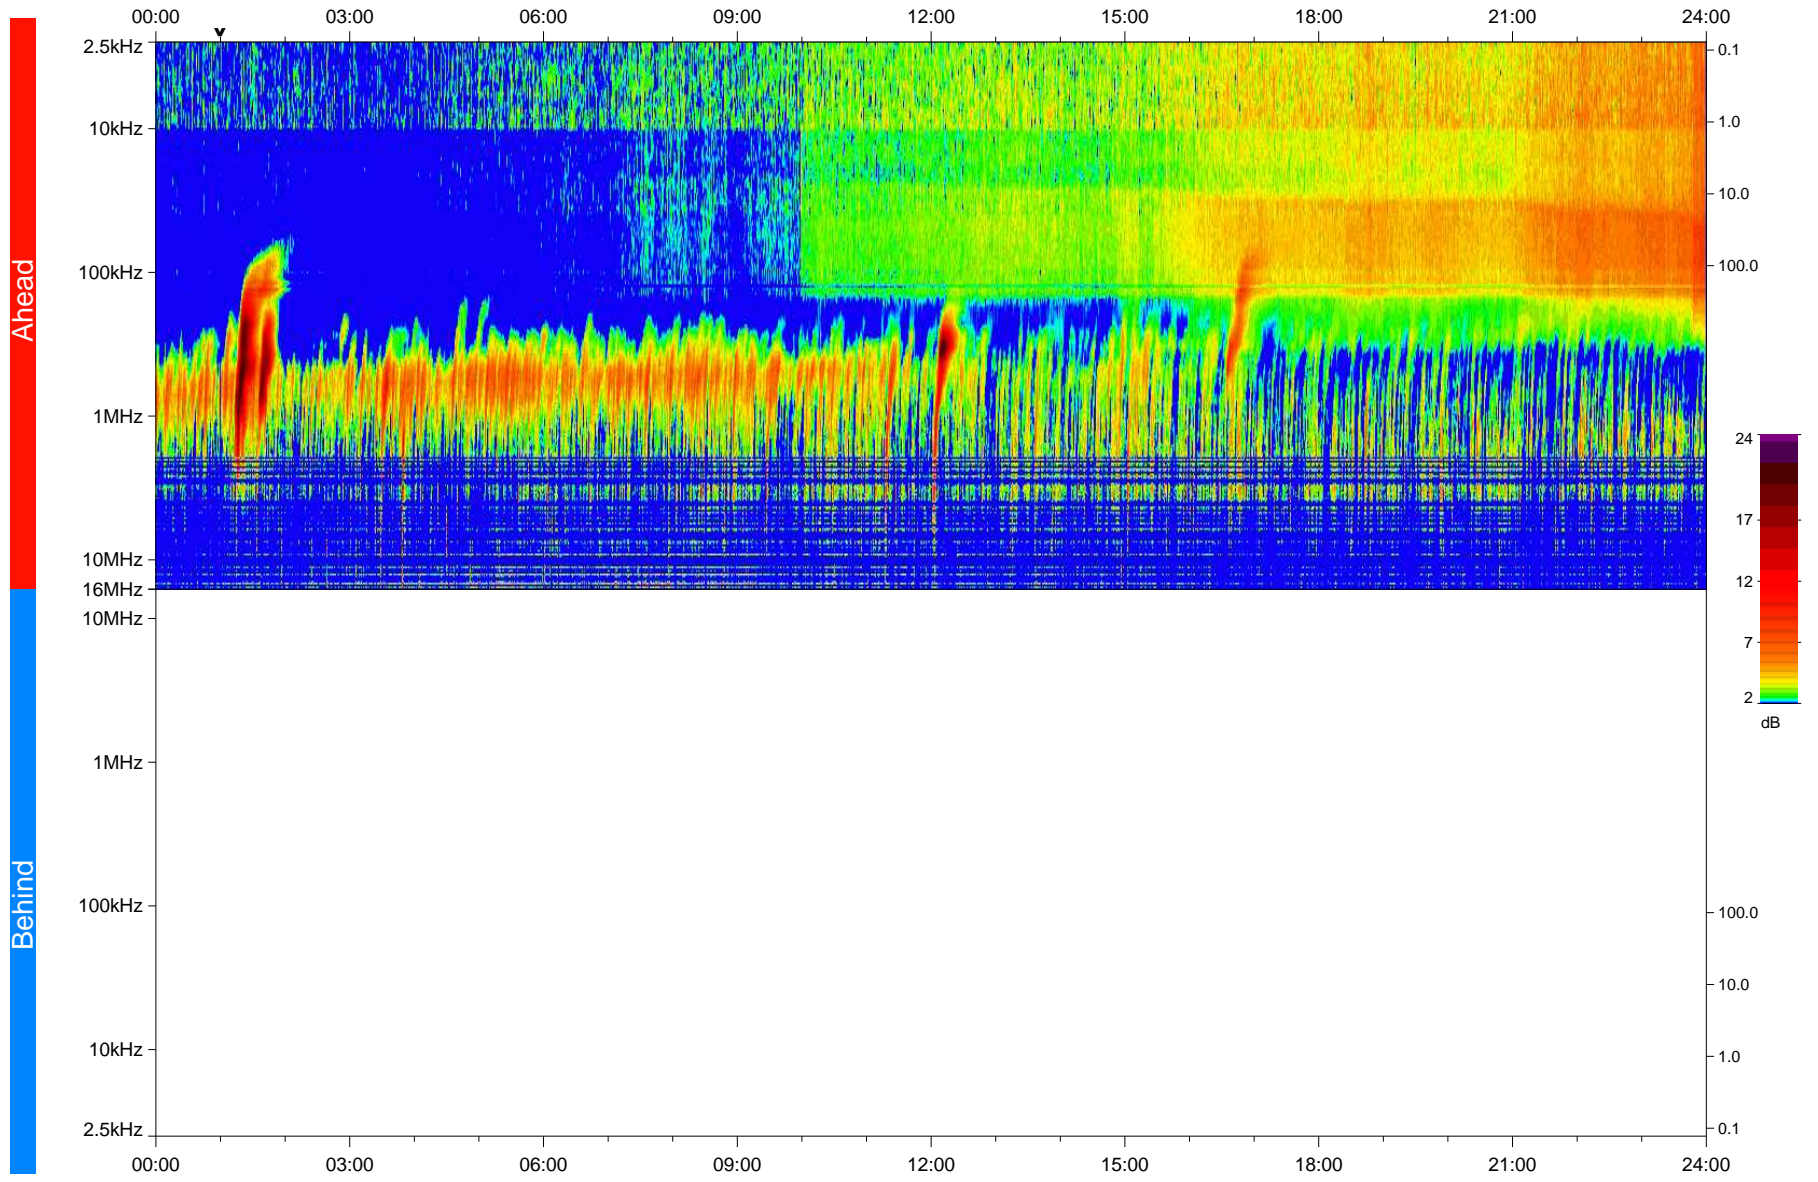

# STEREO/WAVES Daily Summary - 25-Nov-2020 (DOY 330)

Ahead source file: swaves\_ahead\_2020\_330\_1\_05.fin  
Ahead PSE Angle: -58.2°

Behind PSE Angle: 57.6°  
Behind source file: No STEREO-B data

Time (UTC)

file: stereo\_swaves\_daily-summary\_color\_20201125\_v04  
made by: space.umn.edu on macOS with IDL 8.8.2 on 2022-10-03 19:31:45, with TLib V945 / dynspec V311