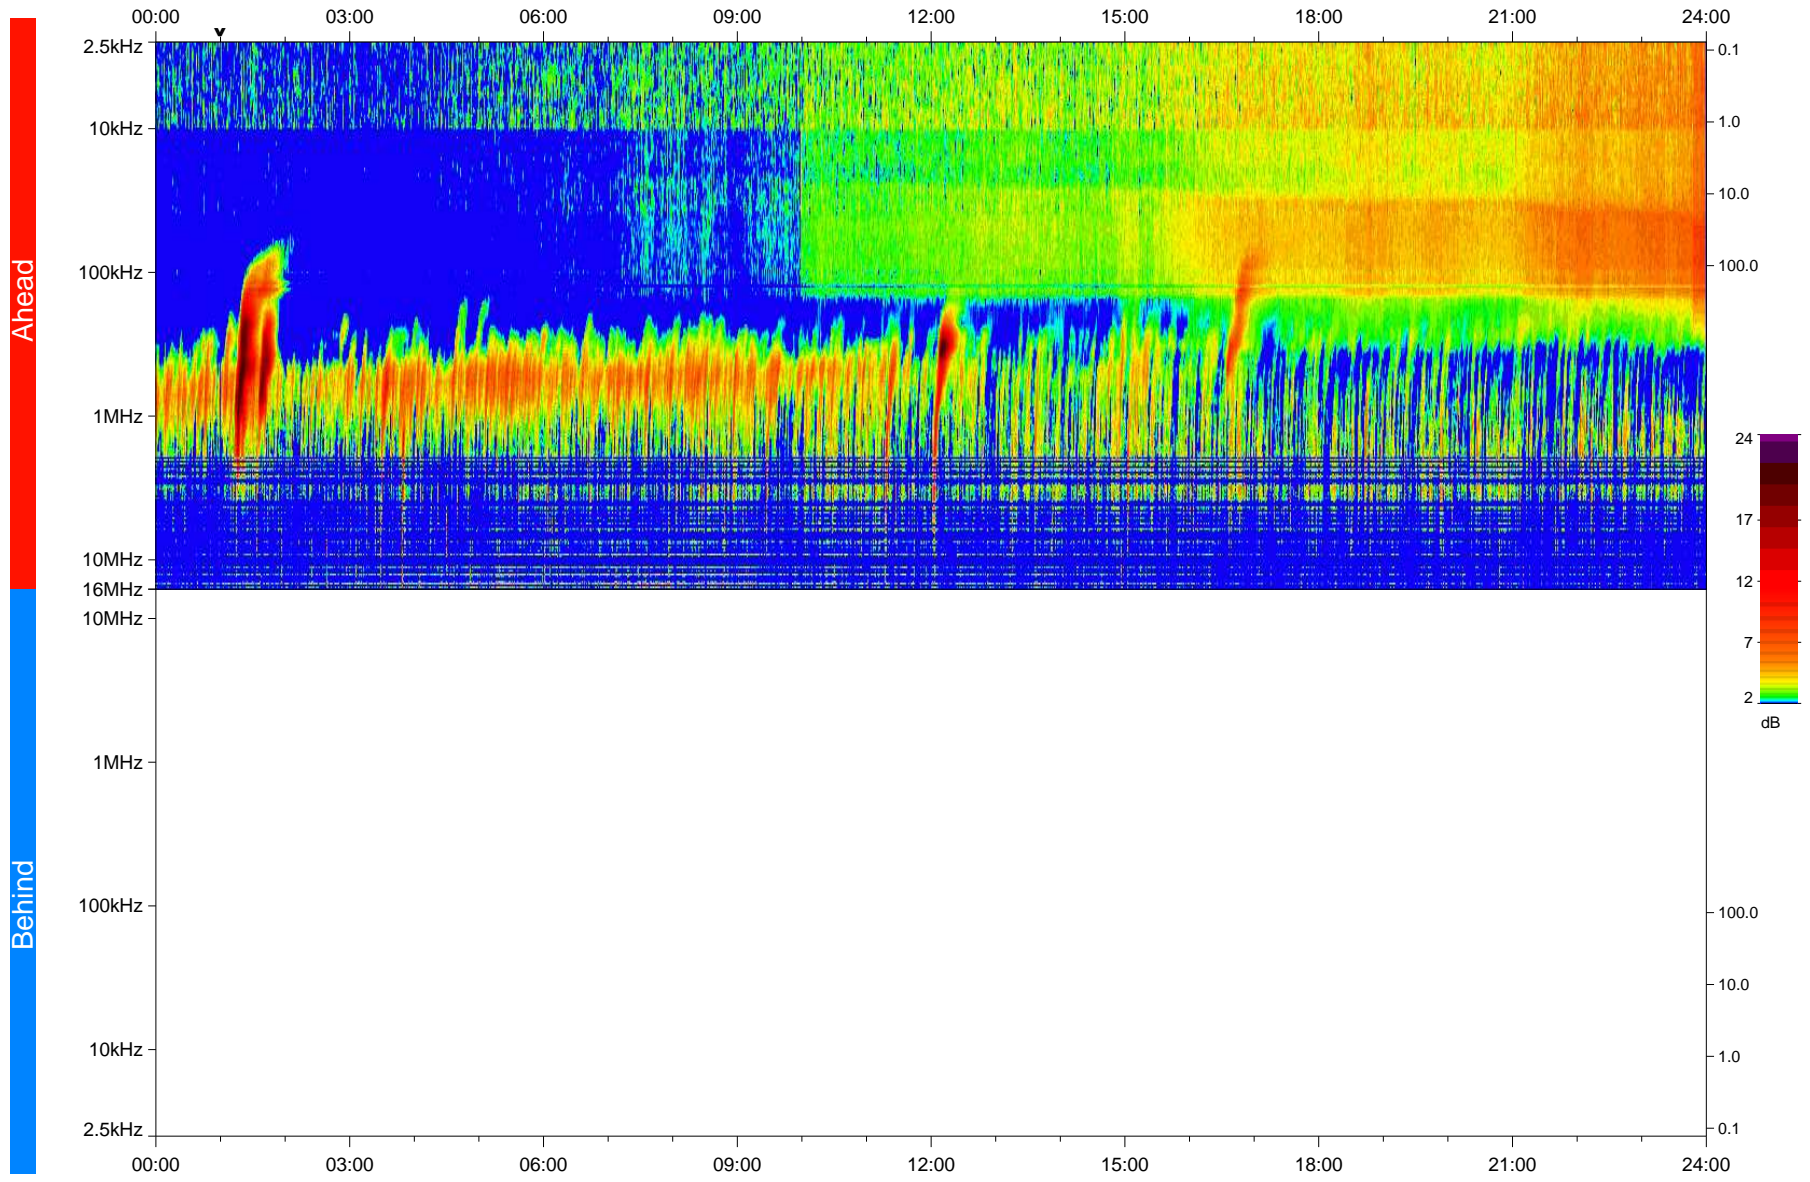

# STEREO/WAVES Daily Summary - 25-Nov-2020 (DOY 330)

Ahead source file: swaves\_ahead\_2020\_330\_1\_05.fin  
Ahead PSE Angle: -58.2°

Behind PSE Angle: 57.6°  
Behind source file: No STEREO-B data

Time (UTC)

file: stereo\_swaves\_daily-summary\_color\_20201125\_v03  
made by: space.umn.edu on macOS with IDL 8.8.2 on 2022-09-15 18:24:54, with TMatlab V945 / dynspec V311