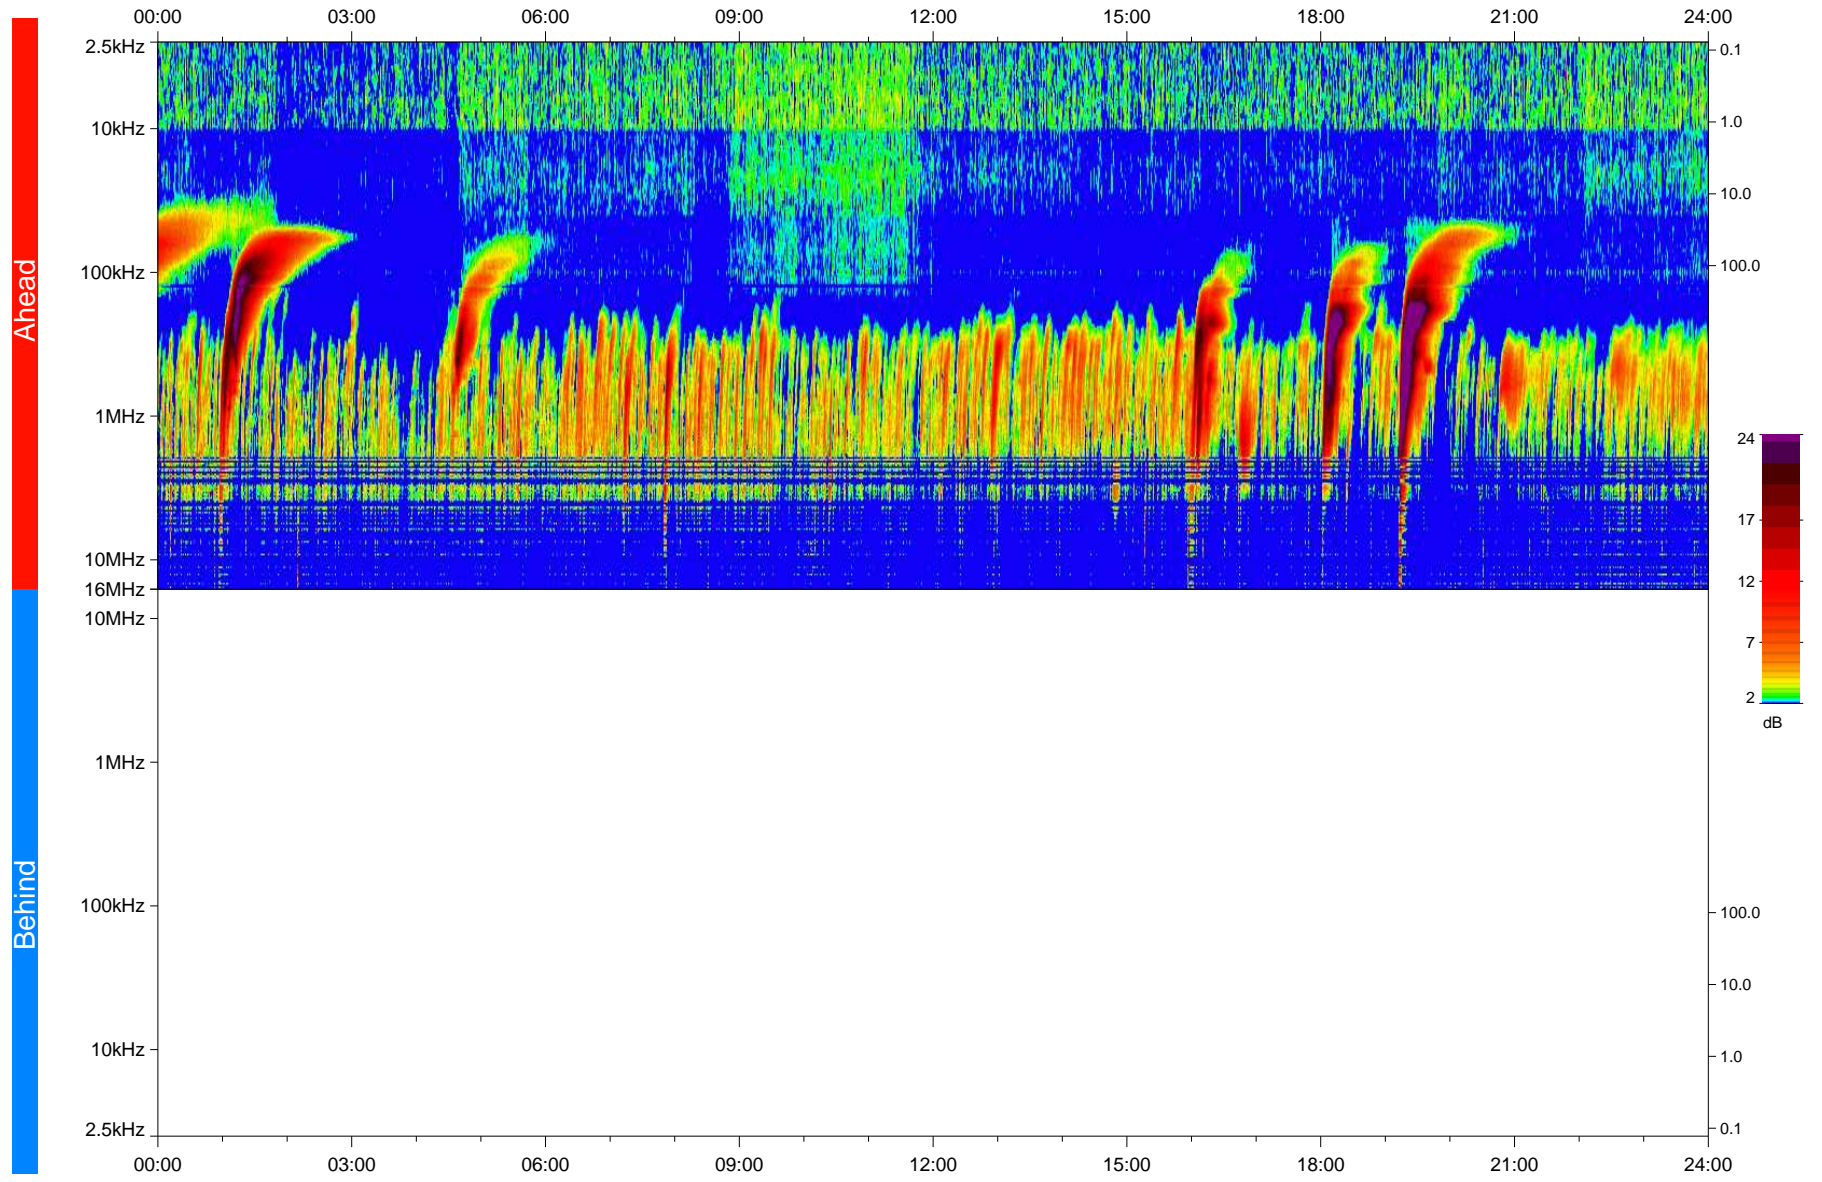

STEREO/WAVES Daily Summary - 24-Nov-2020 (DOY 329)

Ahead source file: swaves_ahead_2020_329_1_05.fin
Ahead PSE Angle: -58.2°

Behind PSE Angle: 57.6°
Behind source file: No STEREO-B data

Time (UTC)

file: stereo_swaves_daily-summary_color_20201124_v04
made by: space.umn.edu on macOS with IDL 8.8.2 on 2022-10-03 19:30:16, with TLib V945 / dynspec V311