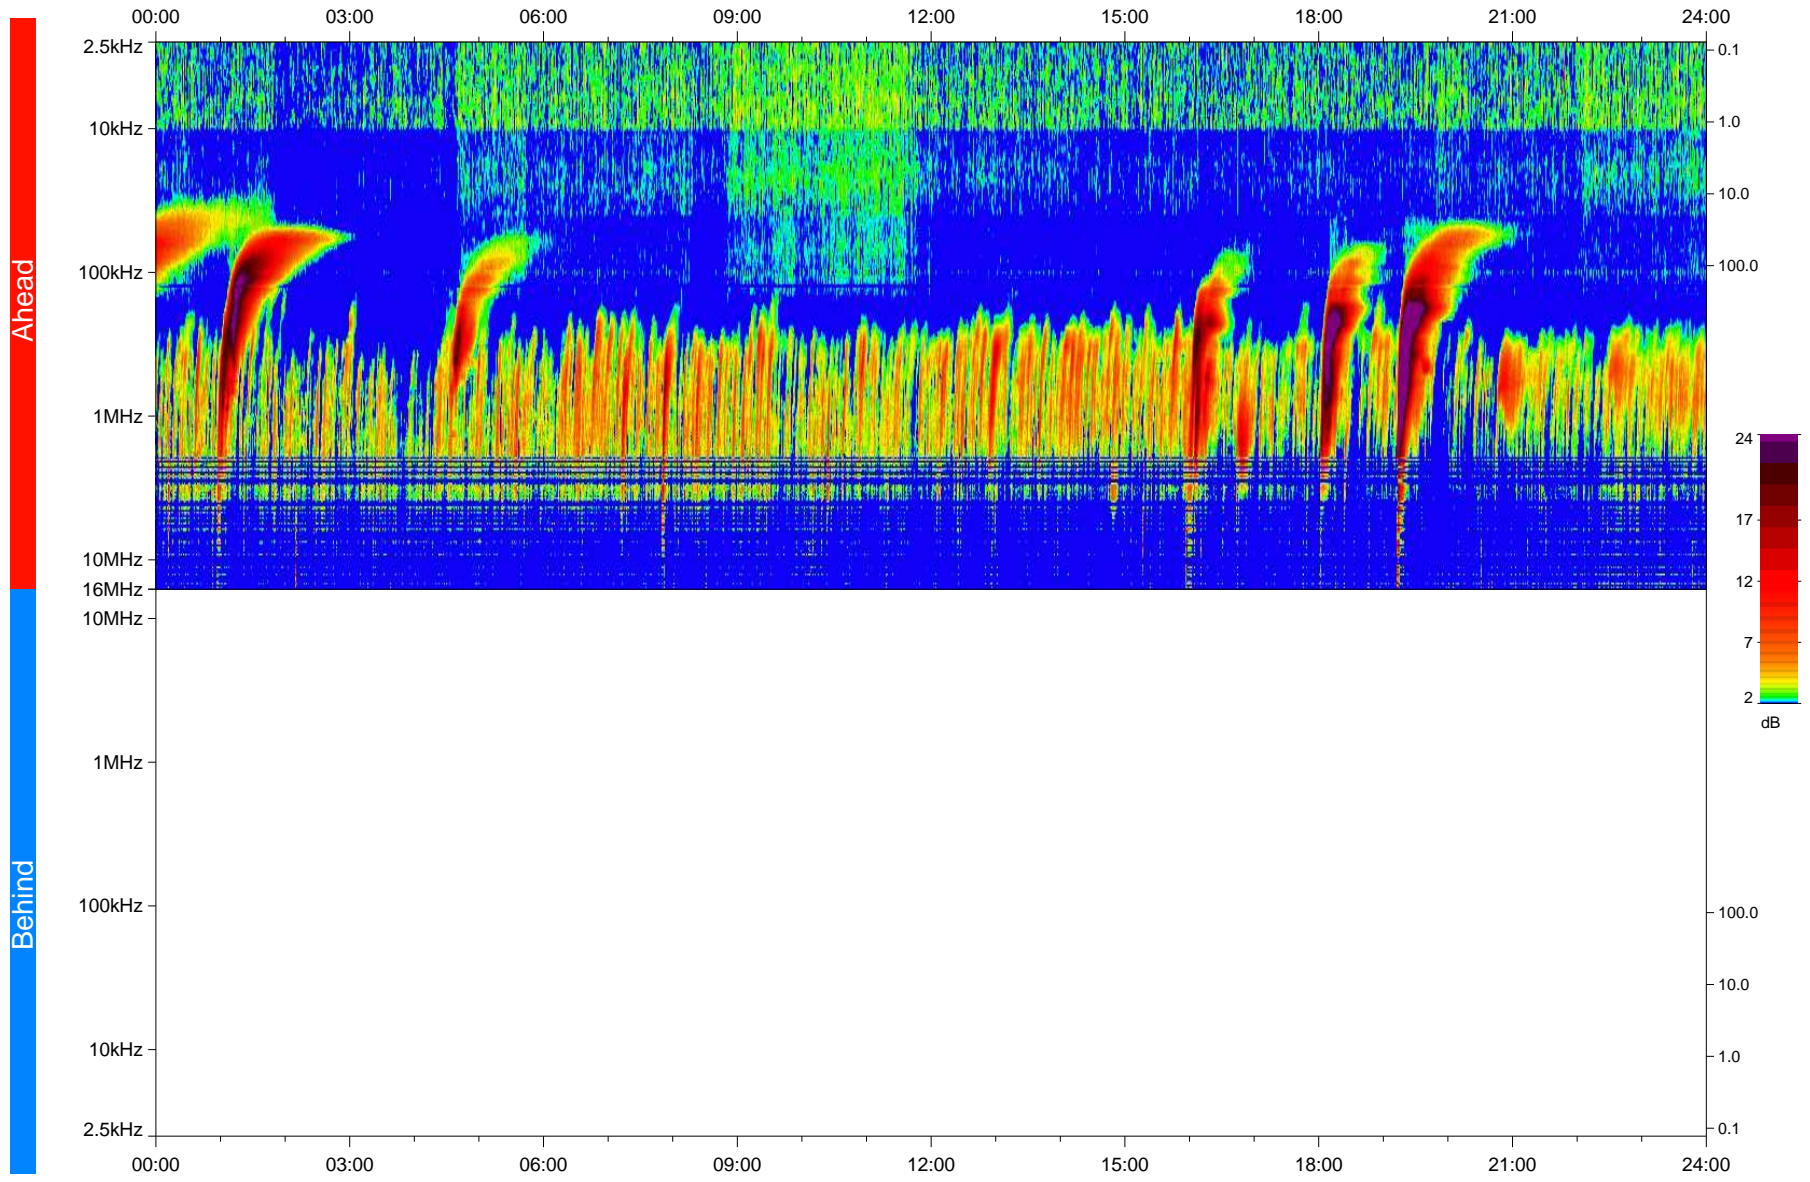

STEREO/WAVES Daily Summary - 24-Nov-2020 (DOY 329)

Ahead source file: swaves_ahead_2020_329_1_05.fin
Ahead PSE Angle: -58.2°

Behind PSE Angle: 57.6°
Behind source file: No STEREO-B data

Time (UTC)

file: stereo_swaves_daily-summary_color_20201124_v03
made by: space.umn.edu on macOS with IDL 8.8.2 on 2022-09-15 18:23:32, with TLib V945 / dynspec V311