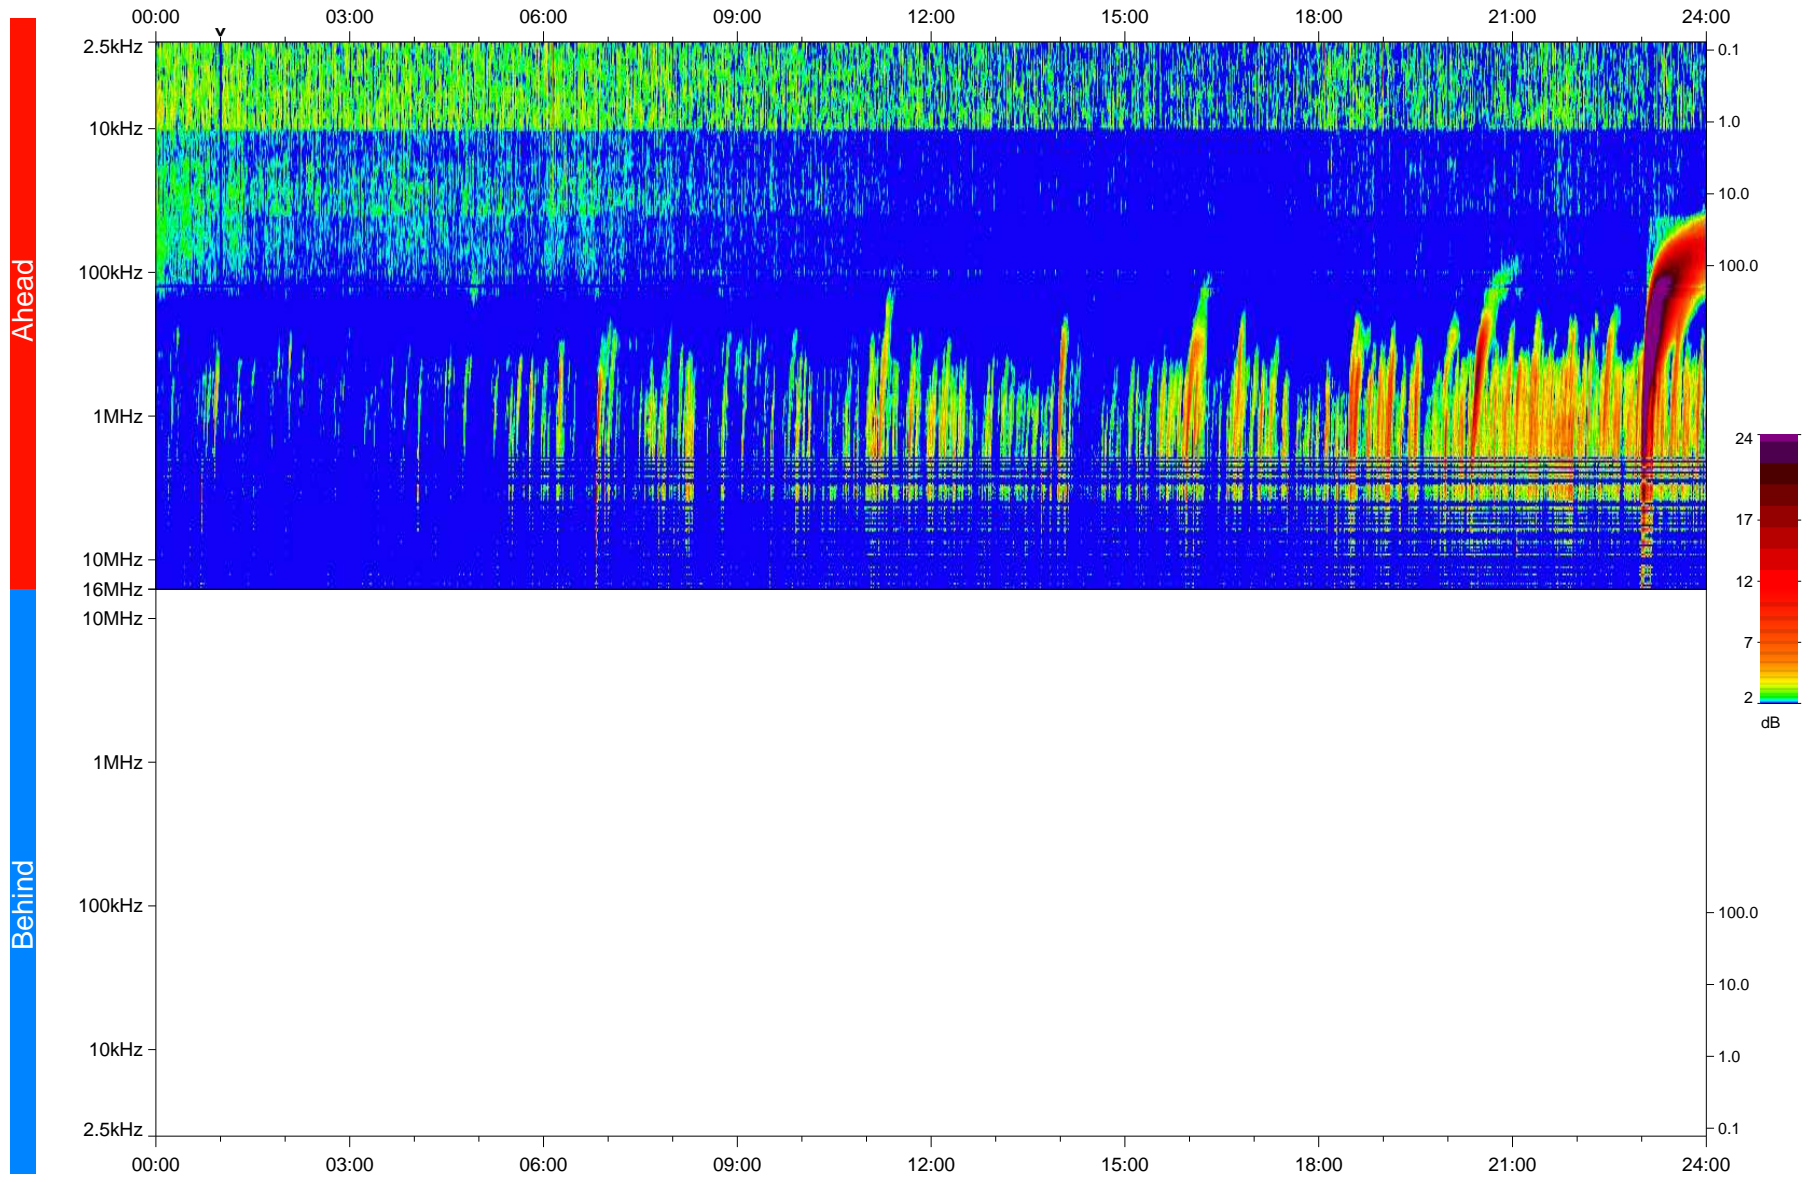

# STEREO/WAVES Daily Summary - 23-Nov-2020 (DOY 328)

Ahead source file: swaves\_ahead\_2020\_328\_1\_05.fin  
Ahead PSE Angle: -58.2°

Behind PSE Angle: 57.7°  
Behind source file: No STEREO-B data

Time (UTC)

file: stereo\_swaves\_daily-summary\_color\_20201123\_v04  
made by: space.umn.edu on macOS with IDL 8.8.2 on 2022-10-03 19:28:46, with TMLib V945 / dynspec V311