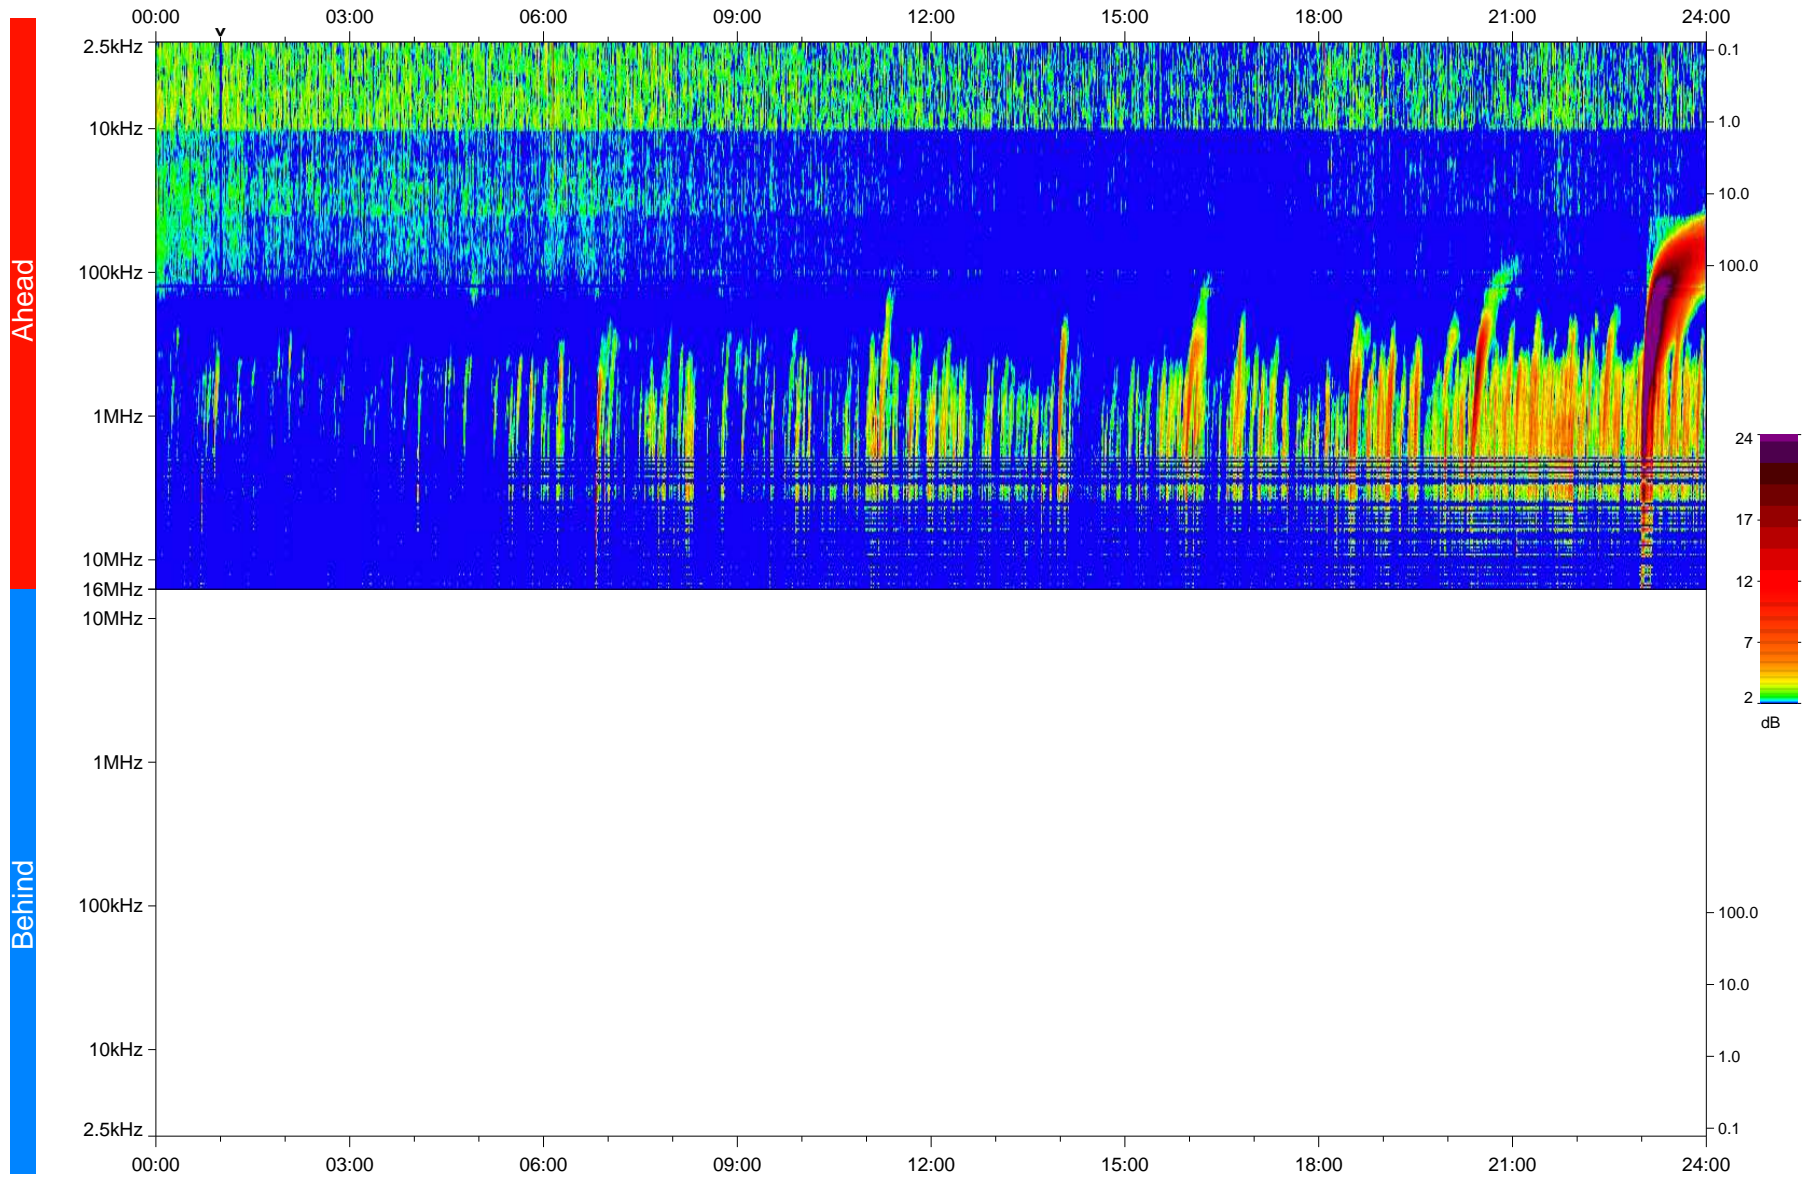

STEREO/WAVES Daily Summary - 23-Nov-2020 (DOY 328)

Ahead source file: swaves_ahead_2020_328_1_05.fin
Ahead PSE Angle: -58.2°

Behind PSE Angle: 57.7°
Behind source file: No STEREO-B data

Time (UTC)

file: stereo_swaves_daily-summary_color_20201123_v03
made by: space.umn.edu on macOS with IDL 8.8.2 on 2022-09-15 18:22:10, with TMLib V945 / dynspec V311