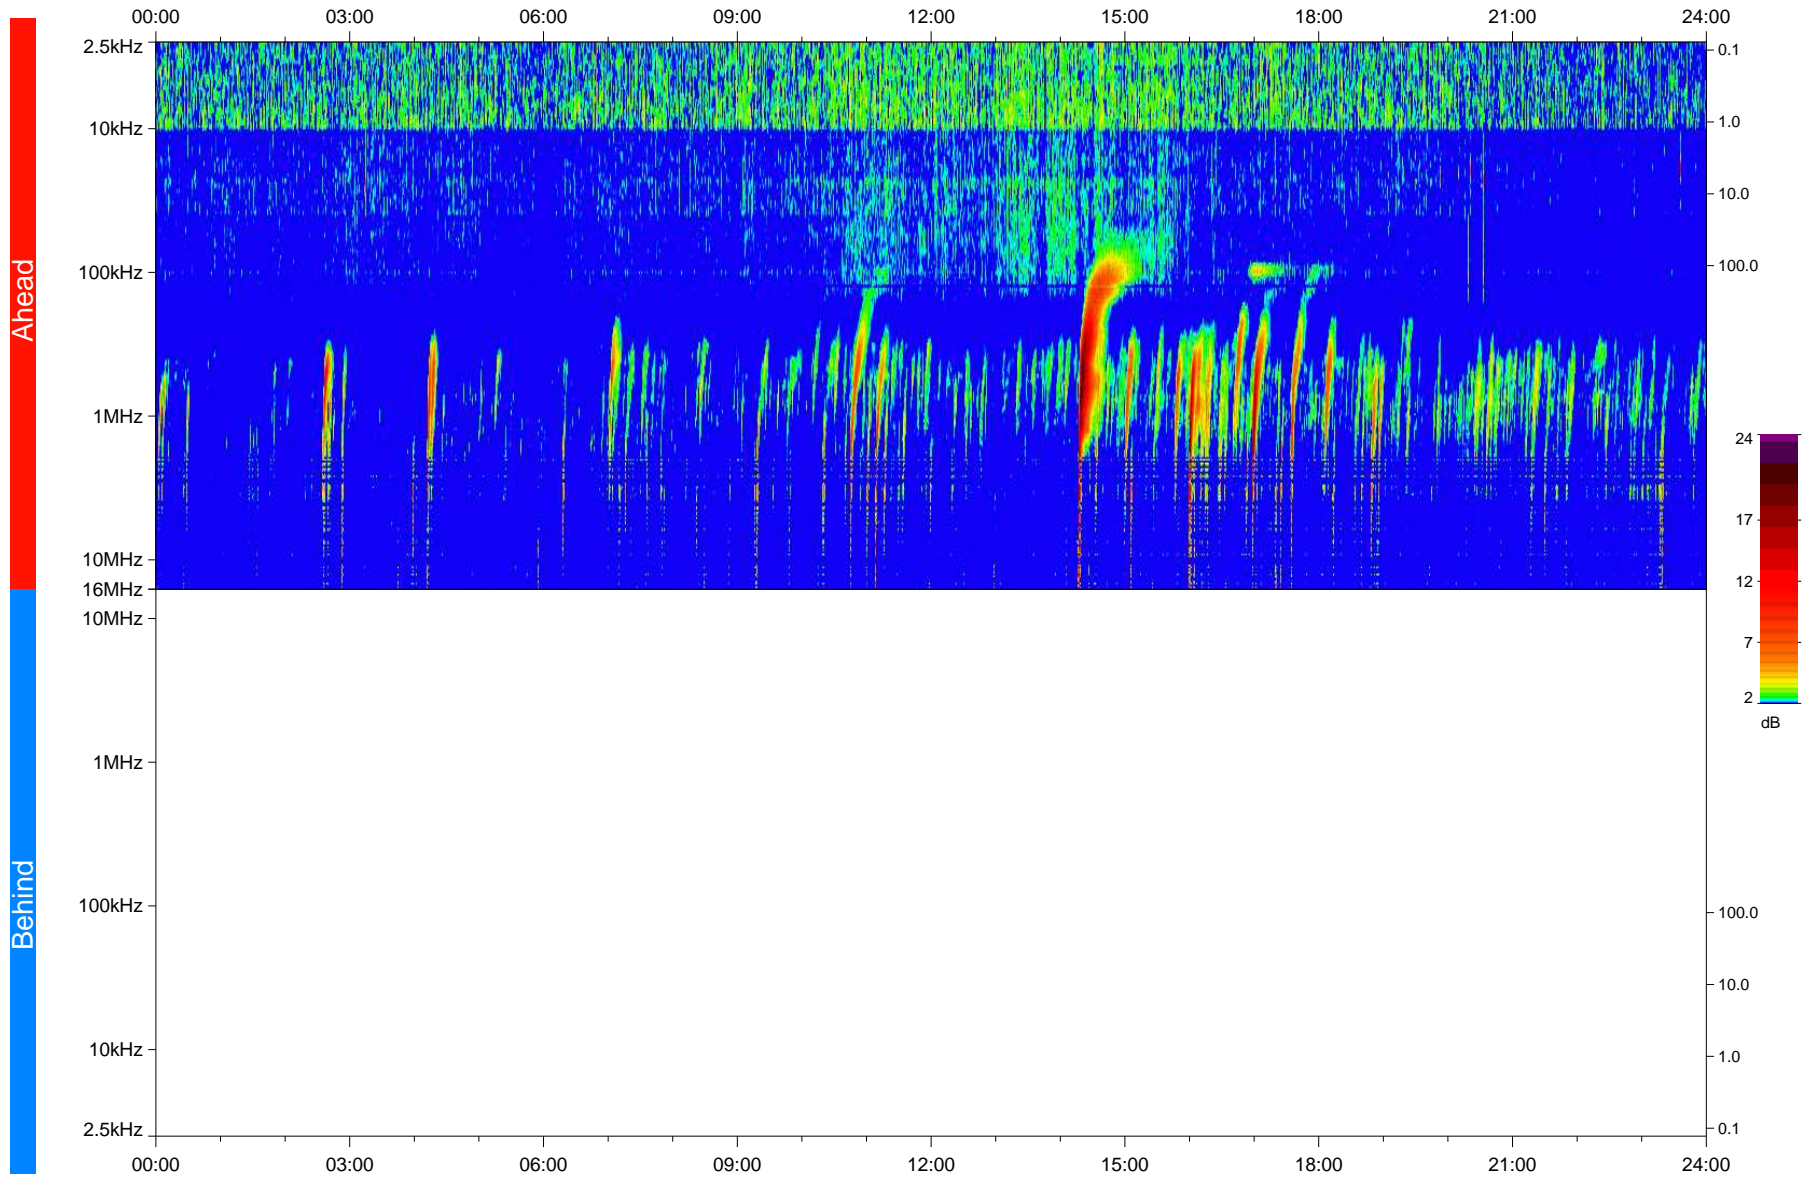

STEREO/WAVES Daily Summary - 22-Nov-2020 (DOY 327)

Ahead source file: swaves_ahead_2020_327_1_05.fin
Ahead PSE Angle: -58.2°

Behind PSE Angle: 57.7°
Behind source file: No STEREO-B data

Time (UTC)

file: stereo_swaves_daily-summary_color_20201122_v04
made by: space.umn.edu on macOS with IDL 8.8.2 on 2022-10-03 19:27:18, with TMatlab V945 / dynspec V311