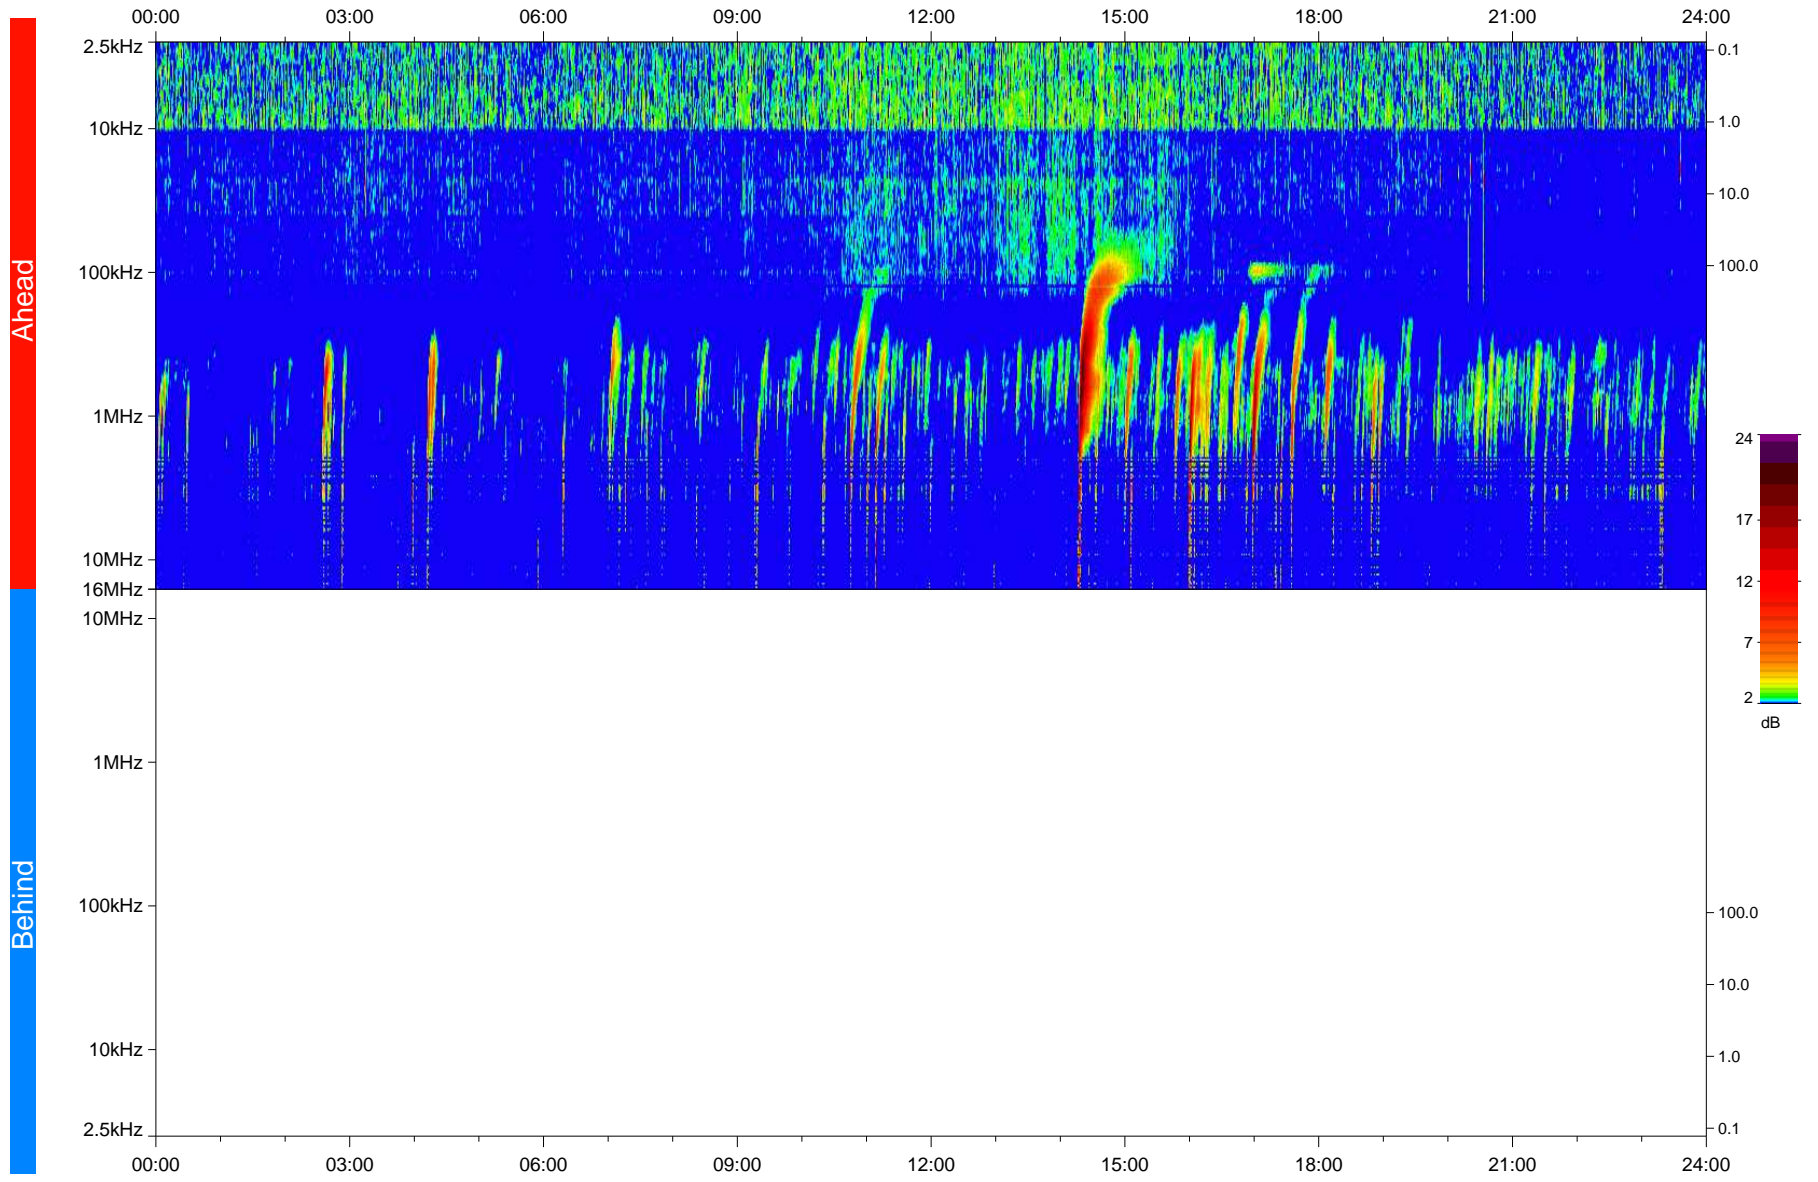

STEREO/WAVES Daily Summary - 22-Nov-2020 (DOY 327)

Ahead source file: swaves_ahead_2020_327_1_05.fin
Ahead PSE Angle: -58.2°

Behind PSE Angle: 57.7°
Behind source file: No STEREO-B data

Time (UTC)

file: stereo_swaves_daily-summary_color_20201122_v03
made by: space.umn.edu on macOS with IDL 8.8.2 on 2022-09-15 18:20:49, with Tmlib V945 / dynspec V311