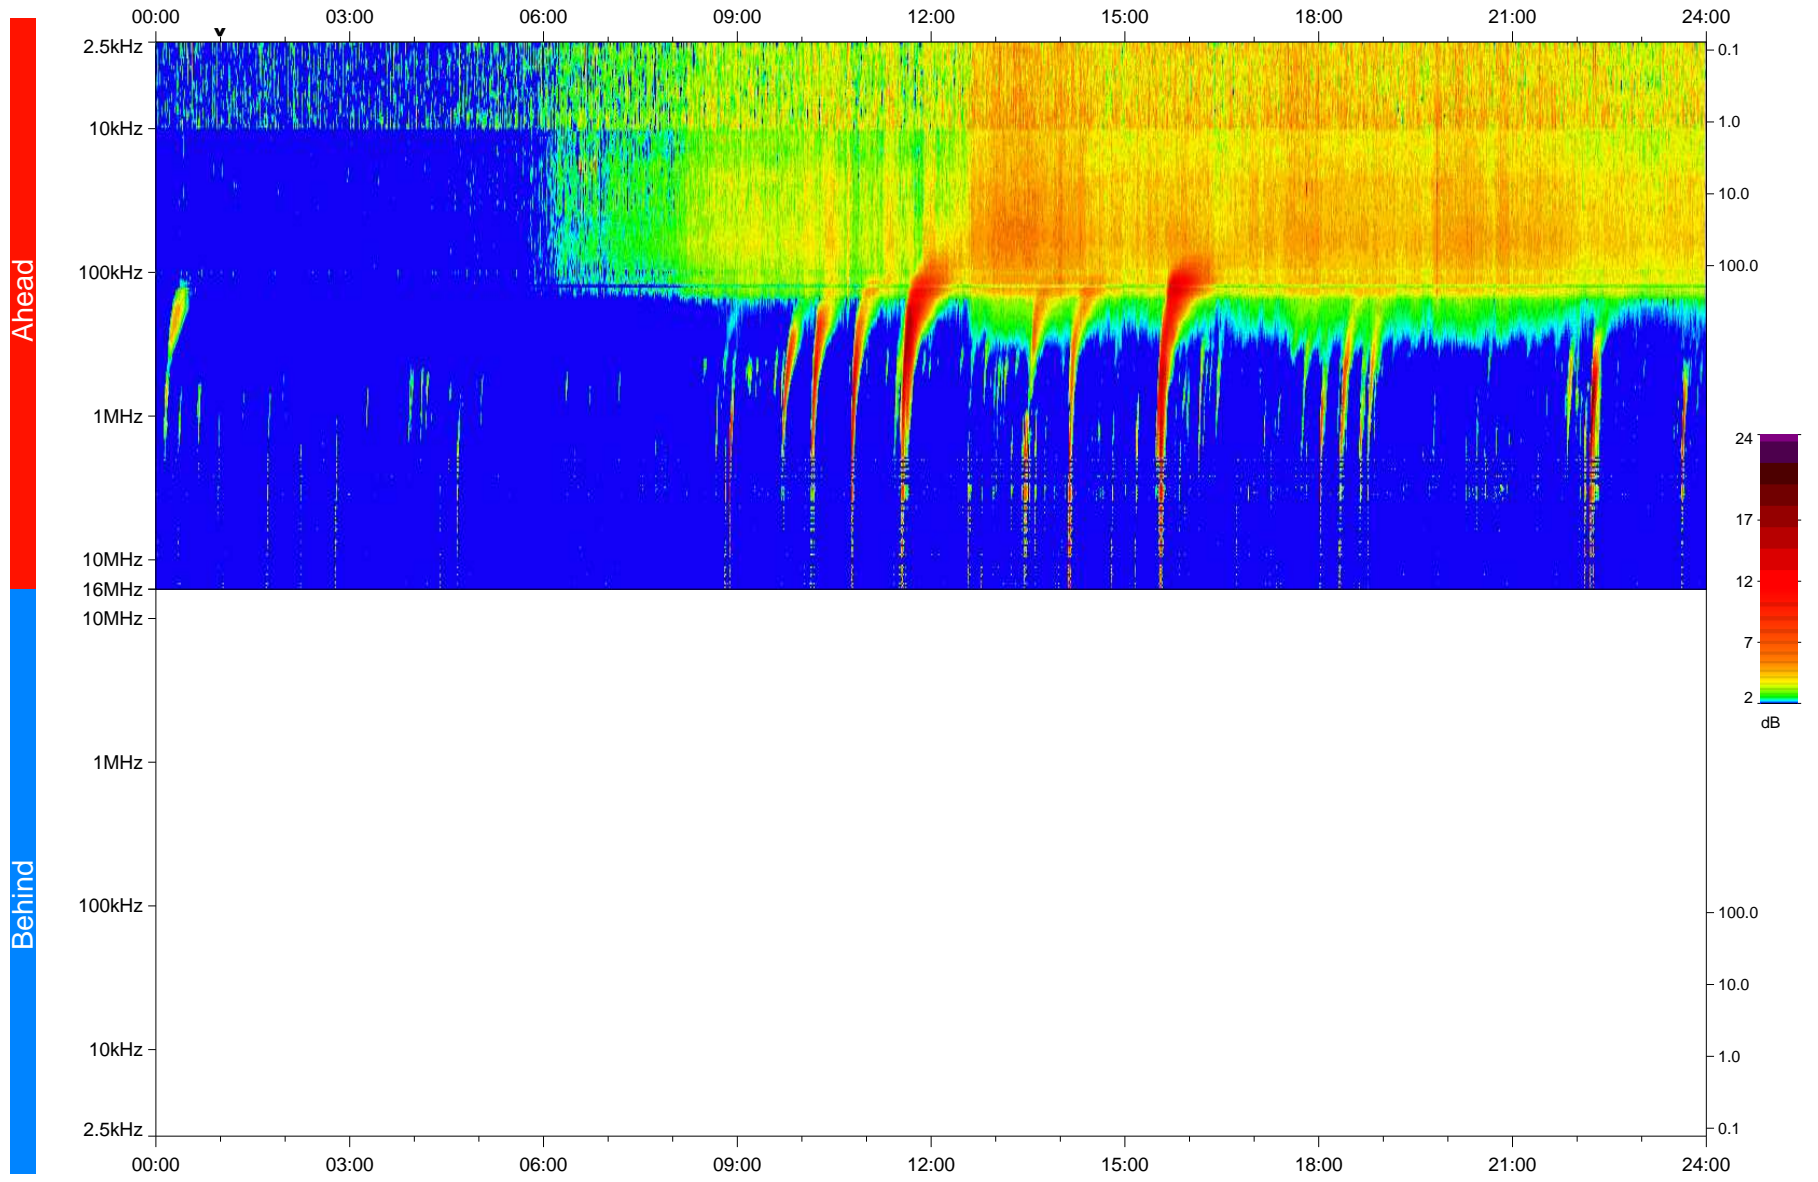

# STEREO/WAVES Daily Summary - 21-Nov-2020 (DOY 326)

Ahead source file: swaves\_ahead\_2020\_326\_1\_05.fin  
Ahead PSE Angle: -58.3°

Behind PSE Angle: 57.7°  
Behind source file: No STEREO-B data

Time (UTC)

file: stereo\_swaves\_daily-summary\_color\_20201121\_v04  
made by: space.umn.edu on macOS with IDL 8.8.2 on 2022-10-03 19:25:48, with TMatlab V945 / dynspec V311