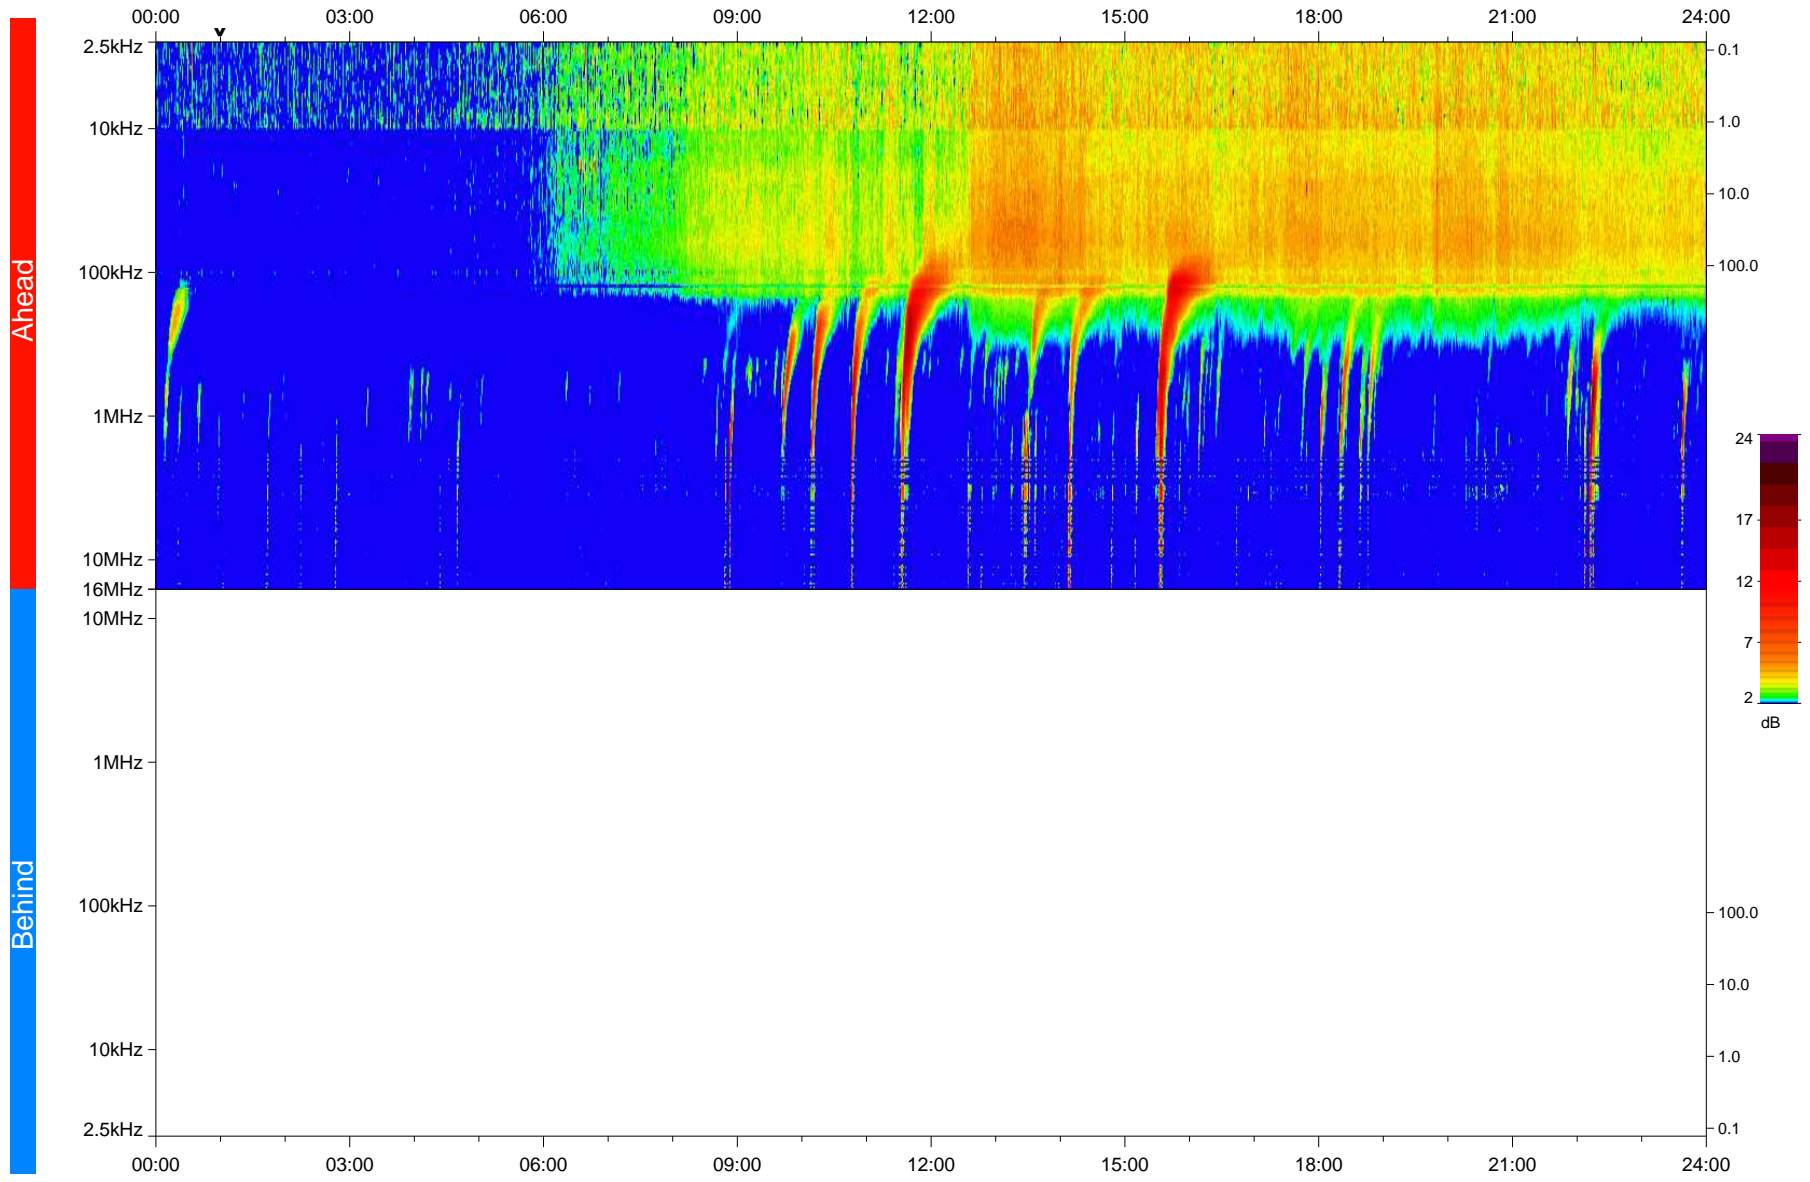

# STEREO/WAVES Daily Summary - 21-Nov-2020 (DOY 326)

Ahead source file: swaves\_ahead\_2020\_326\_1\_05.fin  
Ahead PSE Angle: -58.3°

Behind PSE Angle: 57.7°  
Behind source file: No STEREO-B data

Time (UTC)

file: stereo\_swaves\_daily-summary\_color\_20201121\_v03  
made by: space.umn.edu on macOS with IDL 8.8.2 on 2022-09-15 18:19:27, with TMatlab V945 / dynspec V311