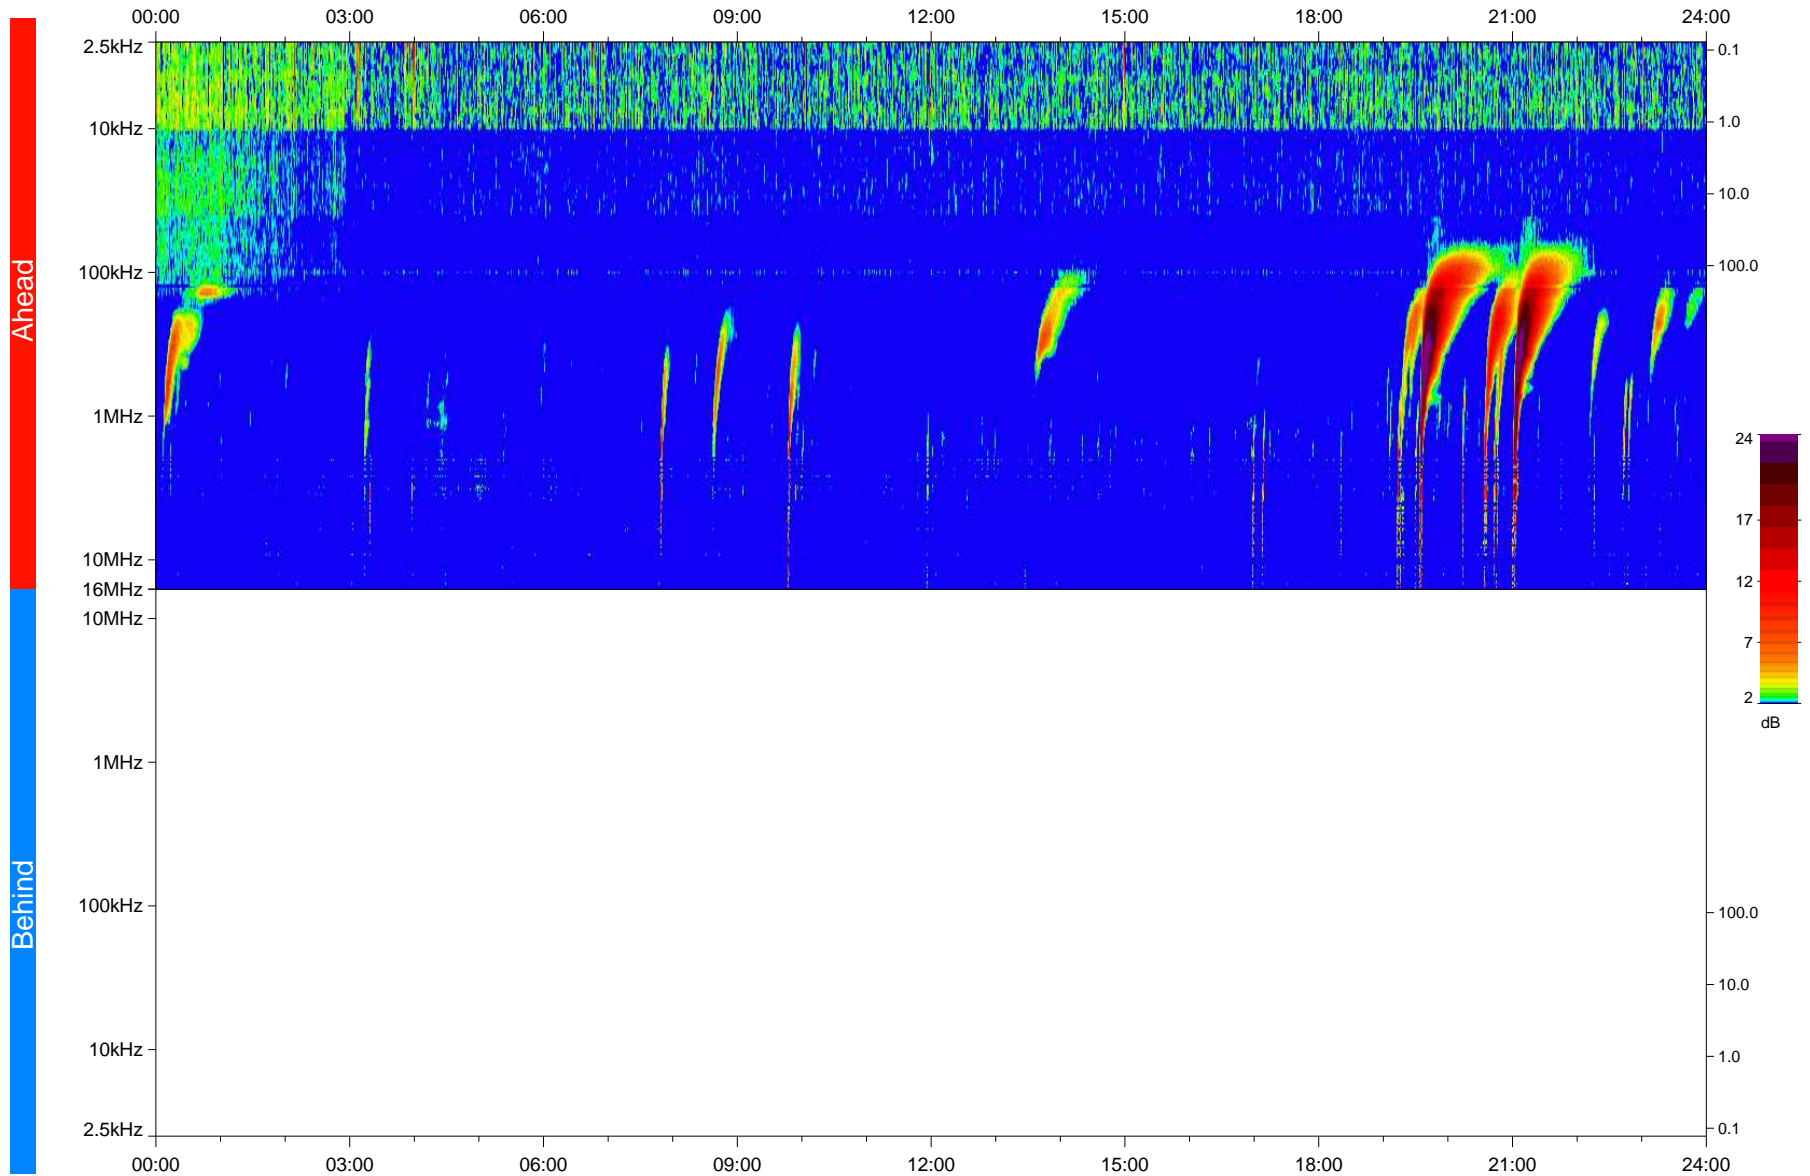

STEREO/WAVES Daily Summary - 20-Nov-2020 (DOY 325)

Ahead source file: swaves_ahead_2020_325_1_05.fin
Ahead PSE Angle: -58.3°

Behind PSE Angle: 57.7°
Behind source file: No STEREO-B data

Time (UTC)

file: stereo_swaves_daily-summary_color_20201120_v03
made by: space.umn.edu on macOS with IDL 8.8.2 on 2022-09-15 18:18:05, with TMLib V945 / dynspec V311