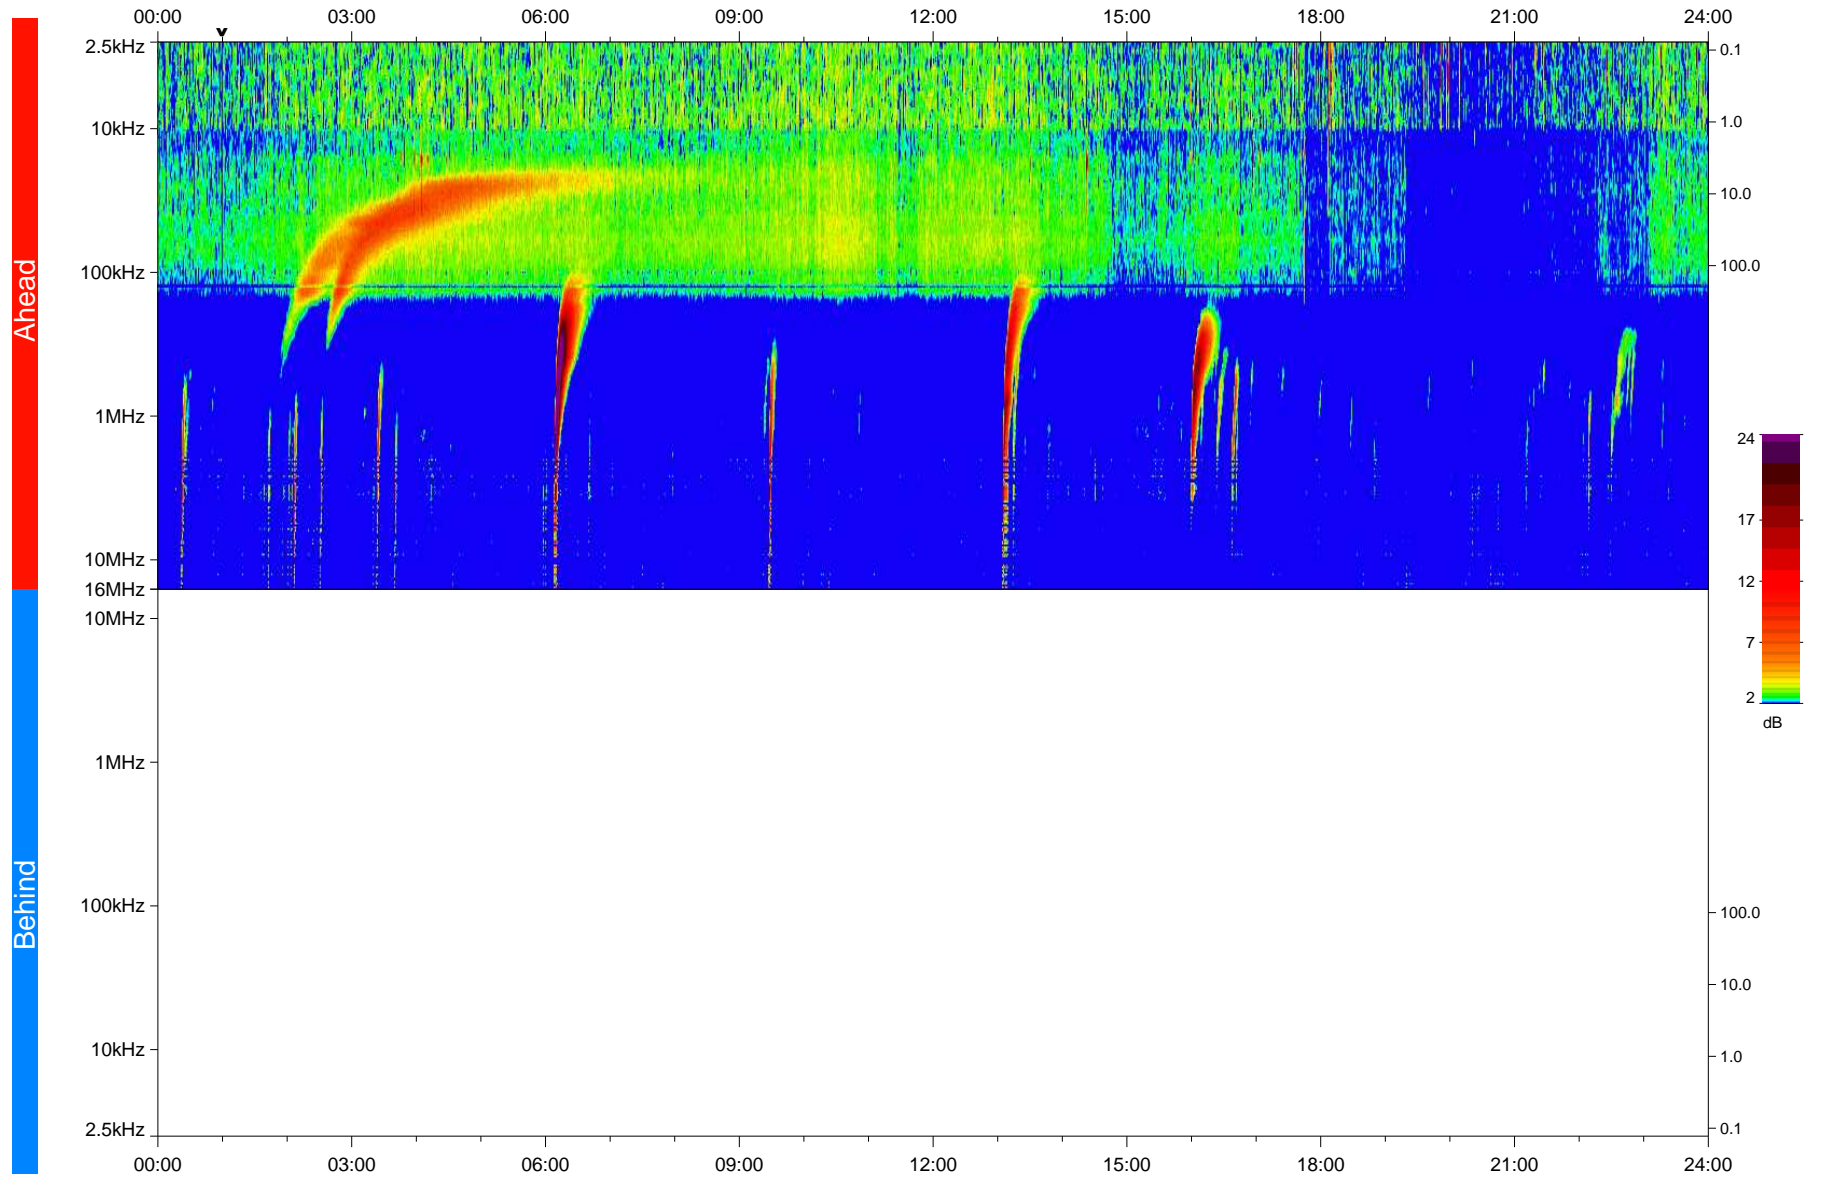

# STEREO/WAVES Daily Summary - 19-Nov-2020 (DOY 324)

Ahead source file: swaves\_ahead\_2020\_324\_1\_05.fin  
Ahead PSE Angle: -58.4°

Behind PSE Angle: 57.7°  
Behind source file: No STEREO-B data

Time (UTC)

file: stereo\_swaves\_daily-summary\_color\_20201119\_v03  
made by: space.umn.edu on macOS with IDL 8.8.2 on 2022-09-15 18:16:44, with TMatlab V945 / dynspec V311