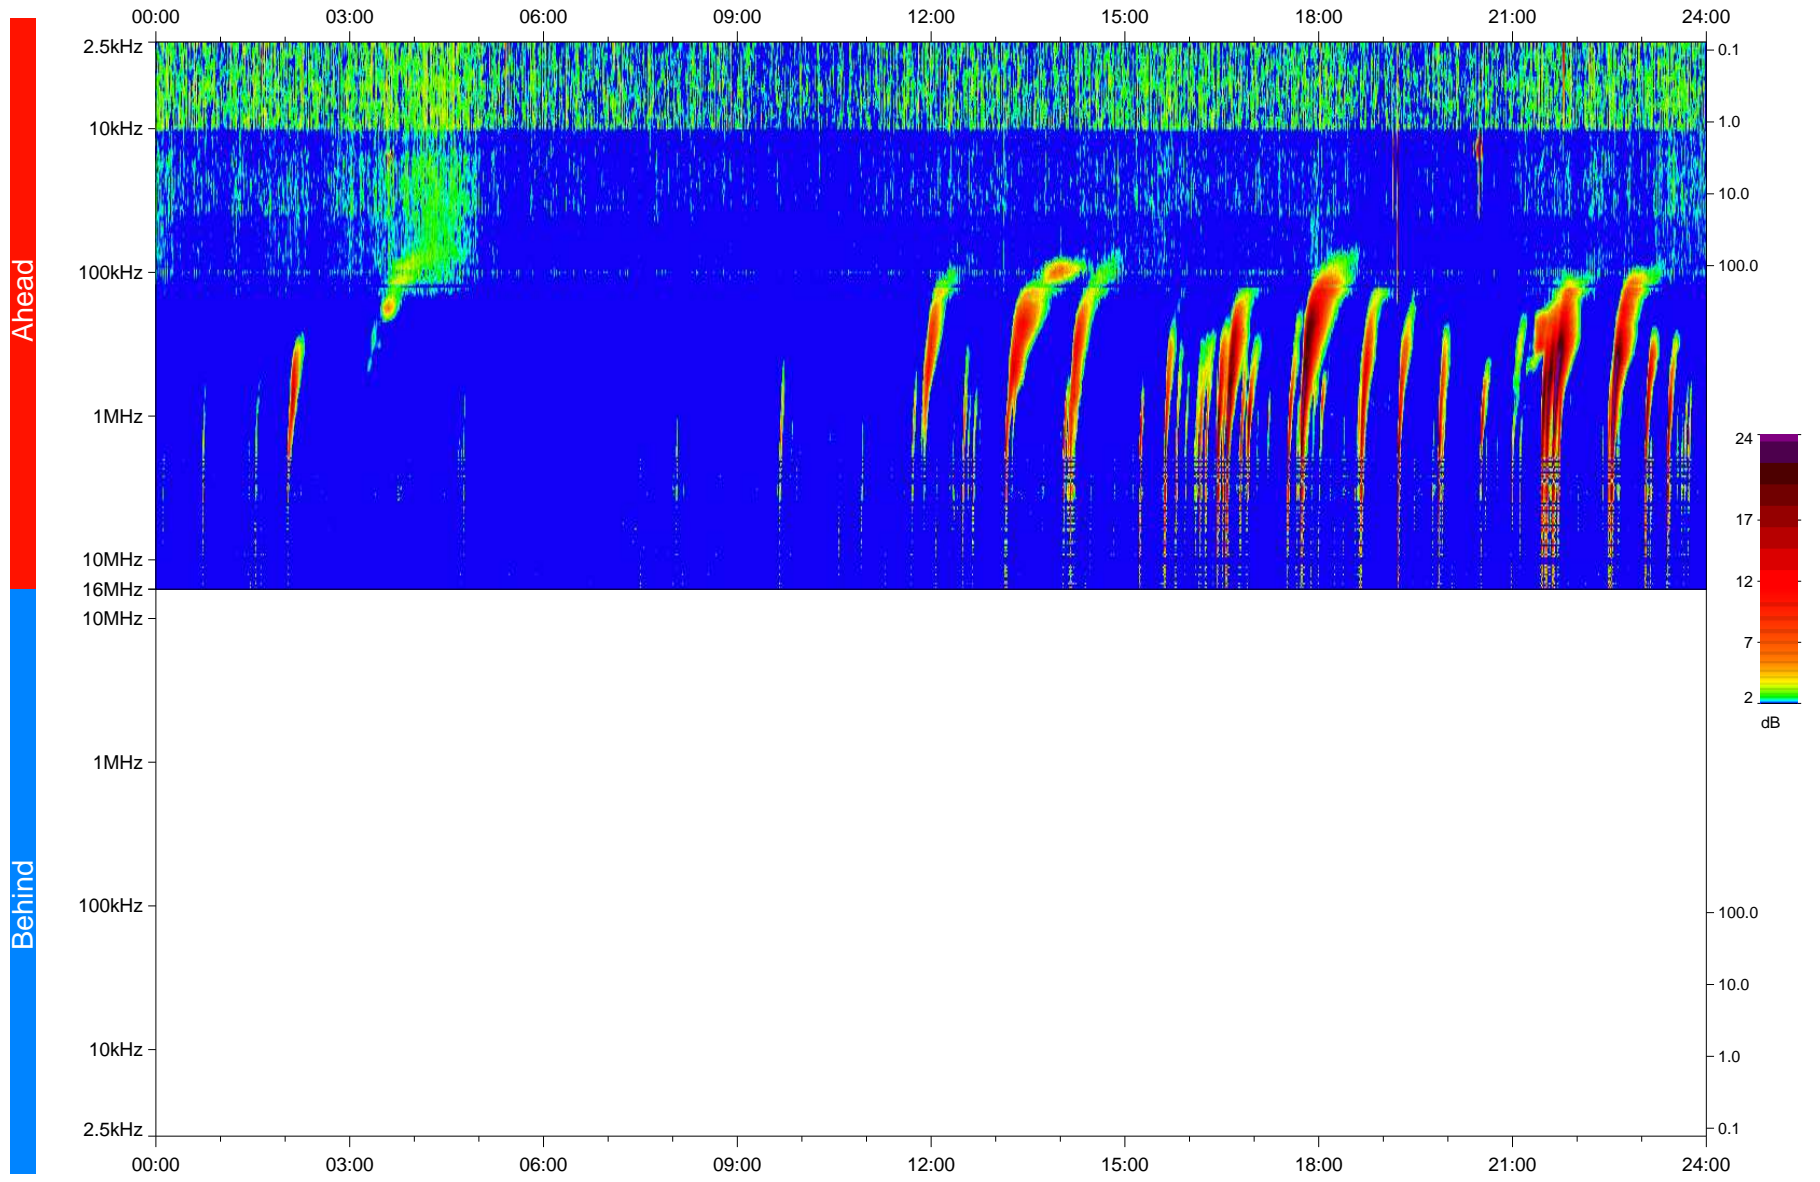

STEREO/WAVES Daily Summary - 18-Nov-2020 (DOY 323)

Ahead source file: swaves_ahead_2020_323_1_05.fin
Ahead PSE Angle: -58.4°

Behind PSE Angle: 57.7°
Behind source file: No STEREO-B data

Time (UTC)

file: stereo_swaves_daily-summary_color_20201118_v04
made by: space.umn.edu on macOS with IDL 8.8.2 on 2022-10-03 19:21:18, with TLib V945 / dynspec V311