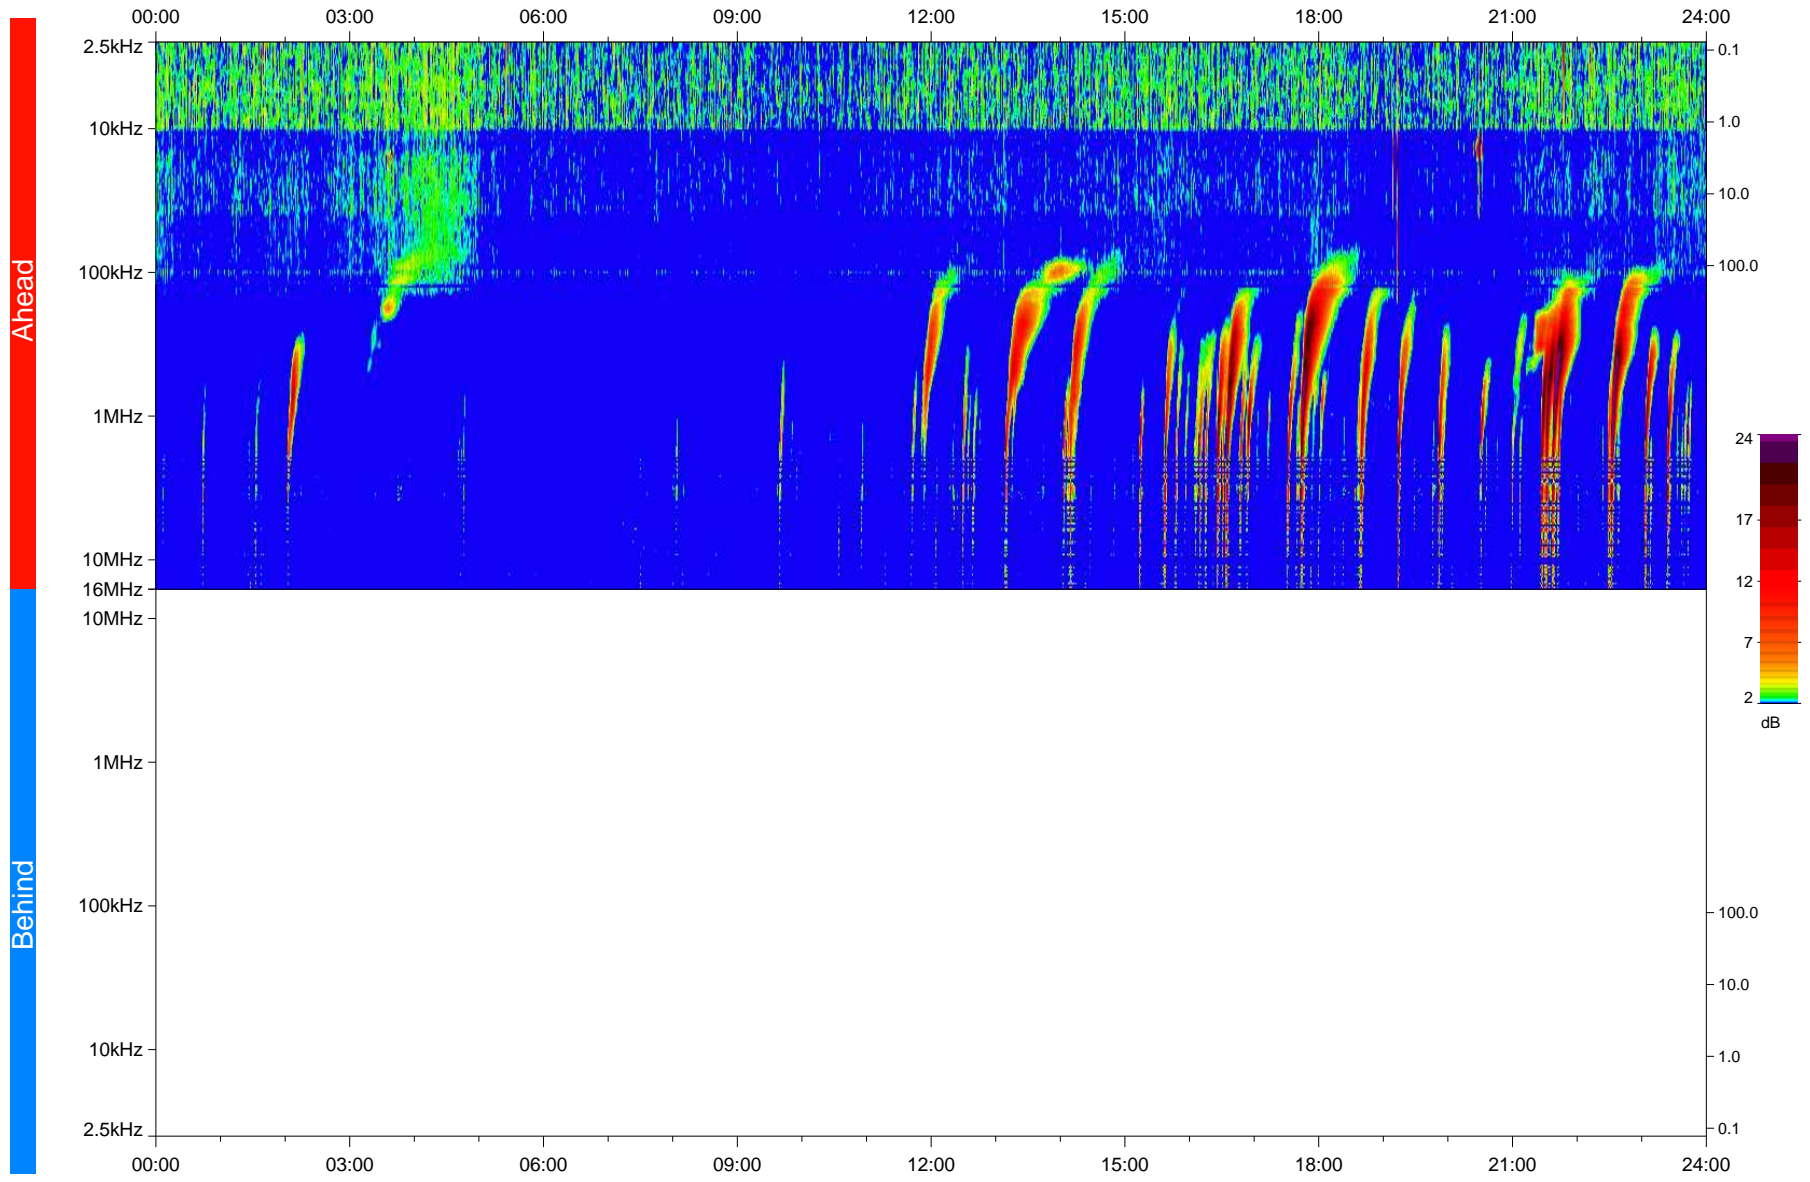

STEREO/WAVES Daily Summary - 18-Nov-2020 (DOY 323)

Ahead source file: swaves_ahead_2020_323_1_05.fin
Ahead PSE Angle: -58.4°

Behind PSE Angle: 57.7°
Behind source file: No STEREO-B data

Time (UTC)

file: stereo_swaves_daily-summary_color_20201118_v03
made by: space.umn.edu on macOS with IDL 8.8.2 on 2022-09-15 18:15:20, with TMLib V945 / dynspec V311